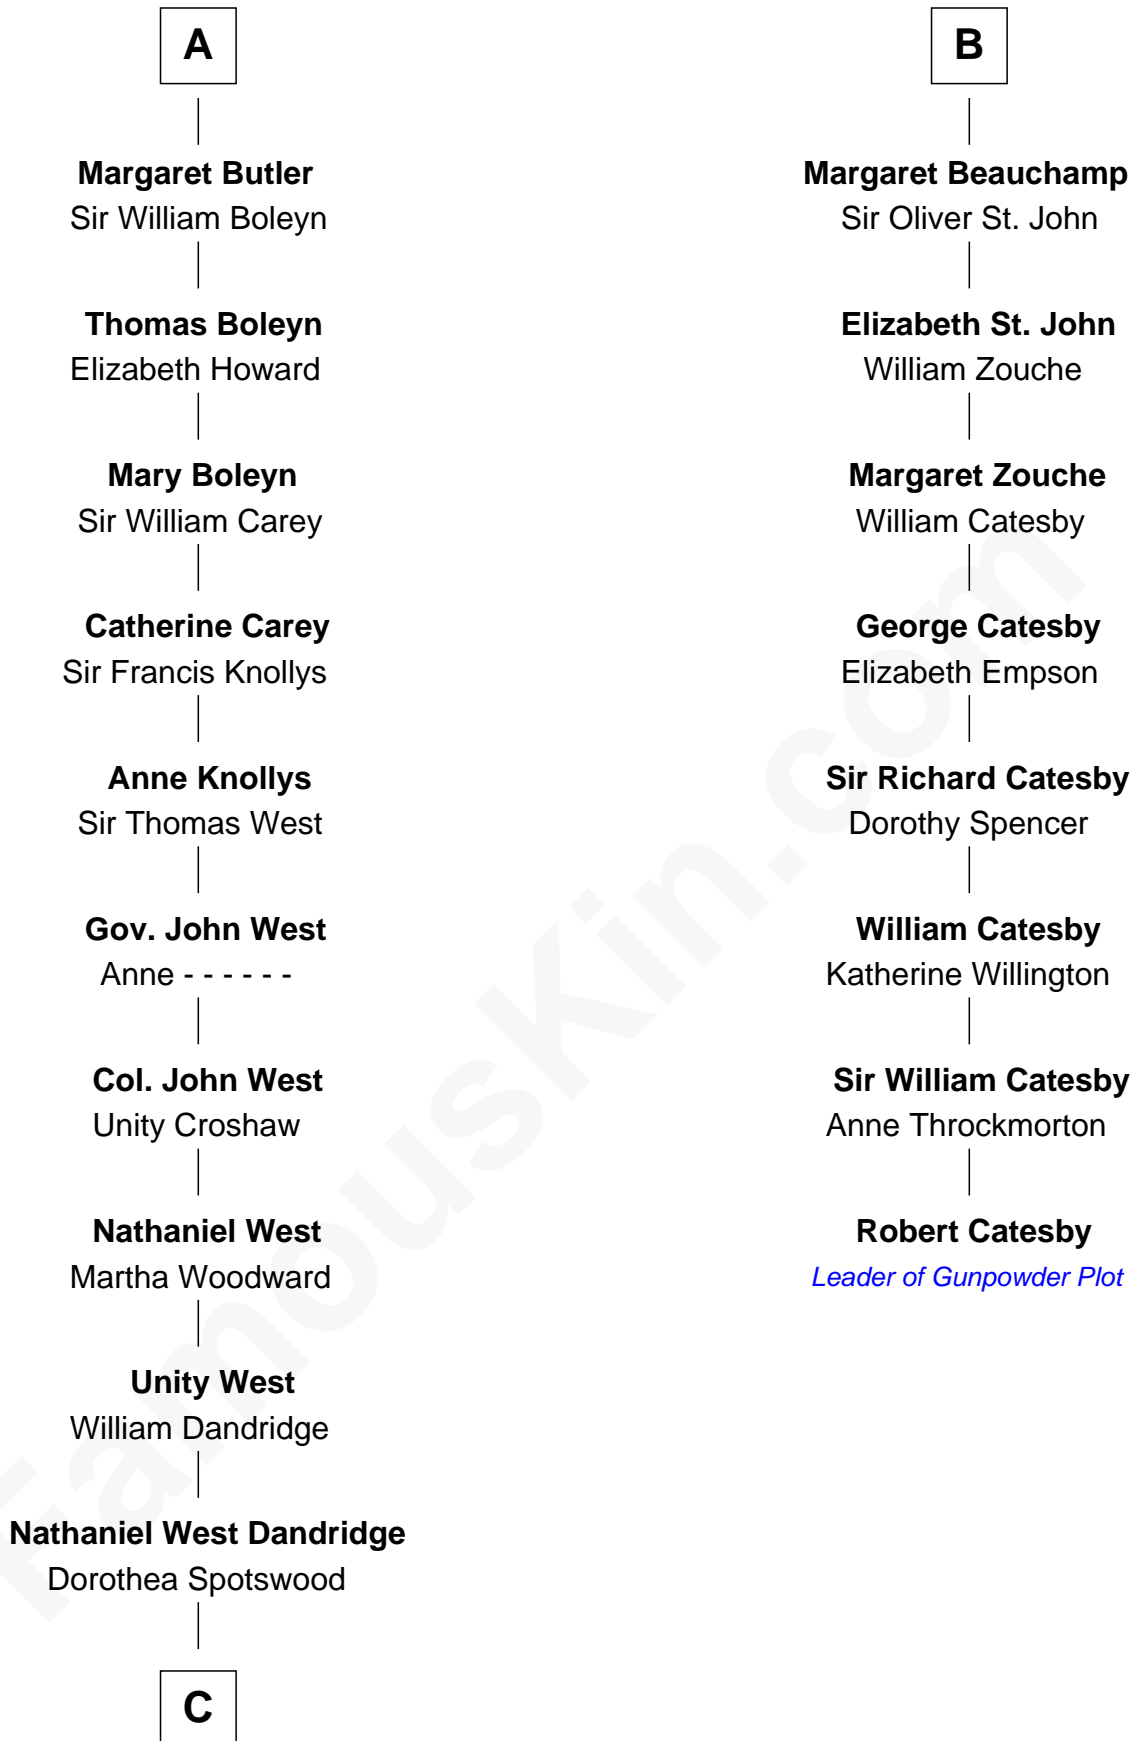

FamousKin.com

Relationship Chart of

Edith (Bolling) Wilson

First Lady of President Woodrow Wilson

14th cousin 7 times removed of

Robert Catesby

Leader of Gunpowder Plot

Sir Humphrey de Bohun

Maud of Eu

C

—
Martha Dandridge

Archibald Payne

—
Catherine Payne

Archibald Bolling

—
Archibald Bolling

Anne E. Wigginton

—
William Holcombe Bolling

Sarah Spiers White

—
Edith (Bolling) Wilson

First Lady of Woodrow Wilson

FamousKin.com