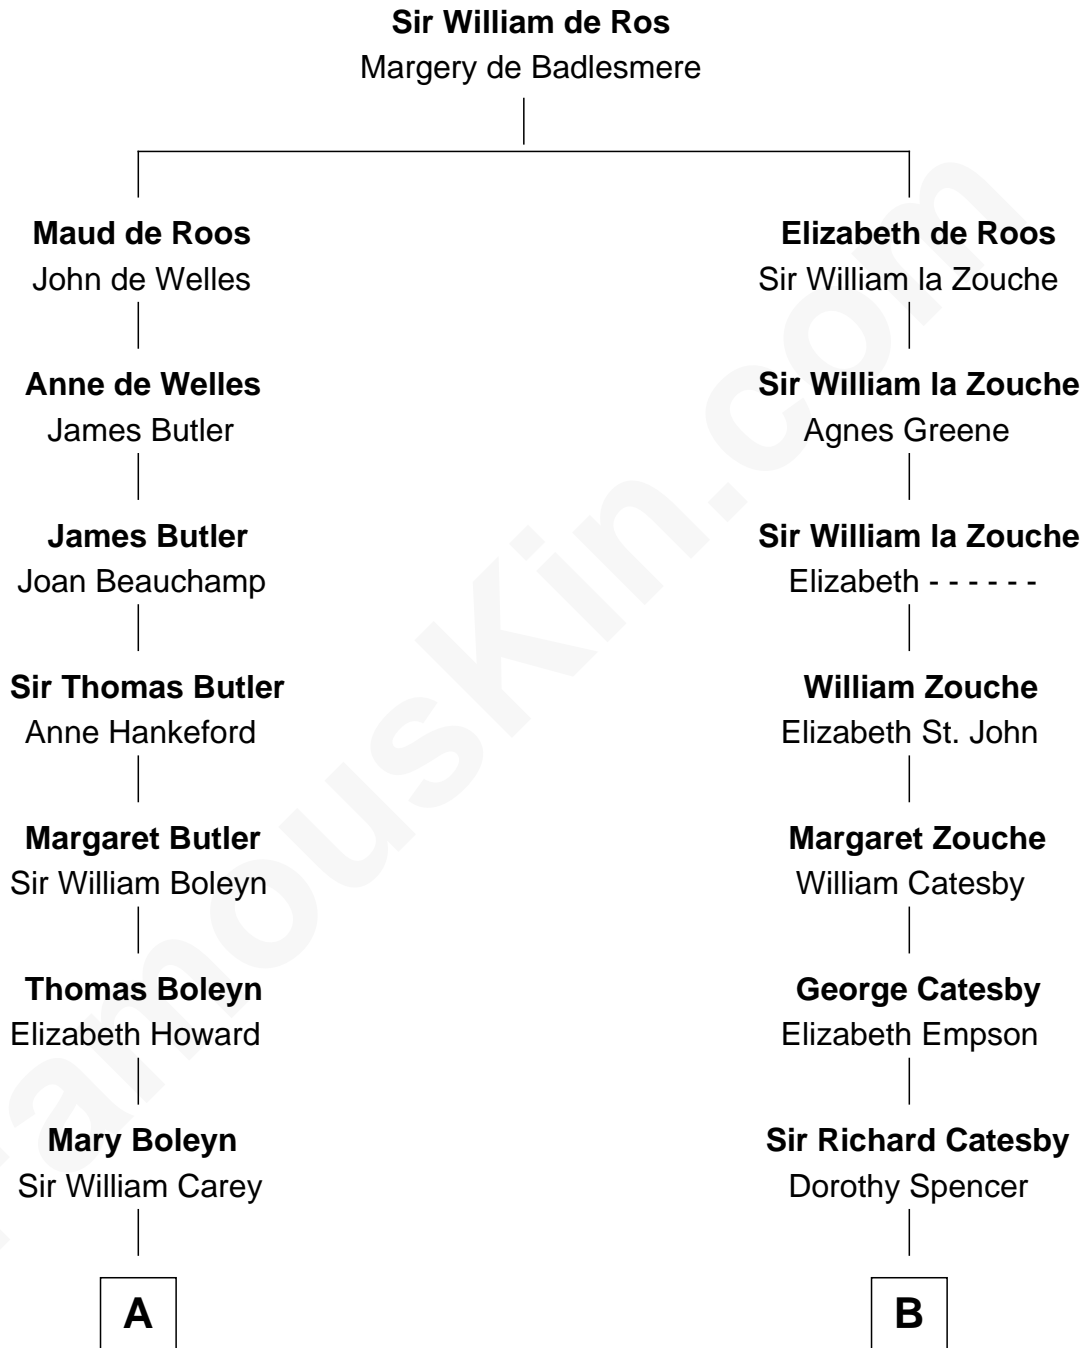

## Relationship Chart of

### Edith (Bolling) Wilson

*First Lady of President Woodrow Wilson*

9th cousin 9 times removed of

**Robert Catesby**

*Leader of Gunpowder Plot*

**C**

William Holcombe Bolling

Sarah Spiers White