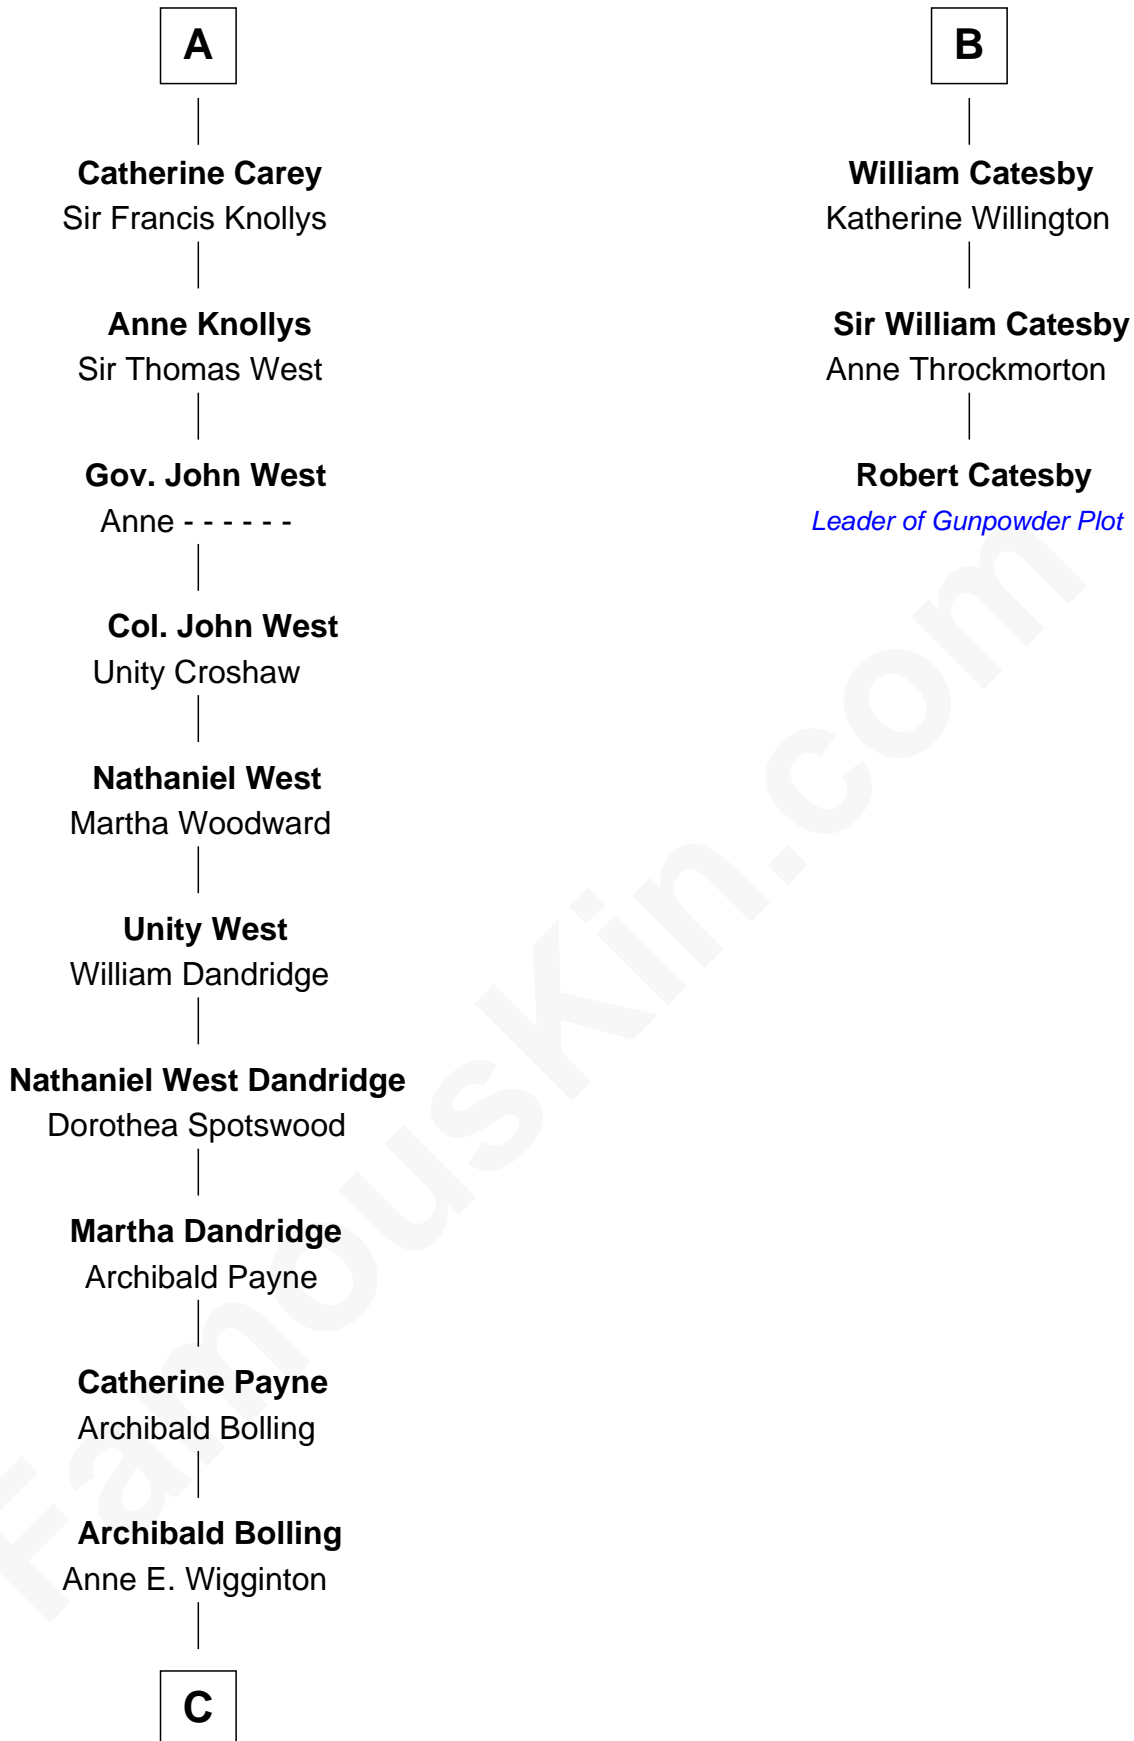

## Relationship Chart of

### Edith (Bolling) Wilson

*First Lady of President Woodrow Wilson*

9th cousin 9 times removed of

**Robert Catesby**

*Leader of Gunpowder Plot*

**C**

William Holcombe Bolling

Sarah Spiers White