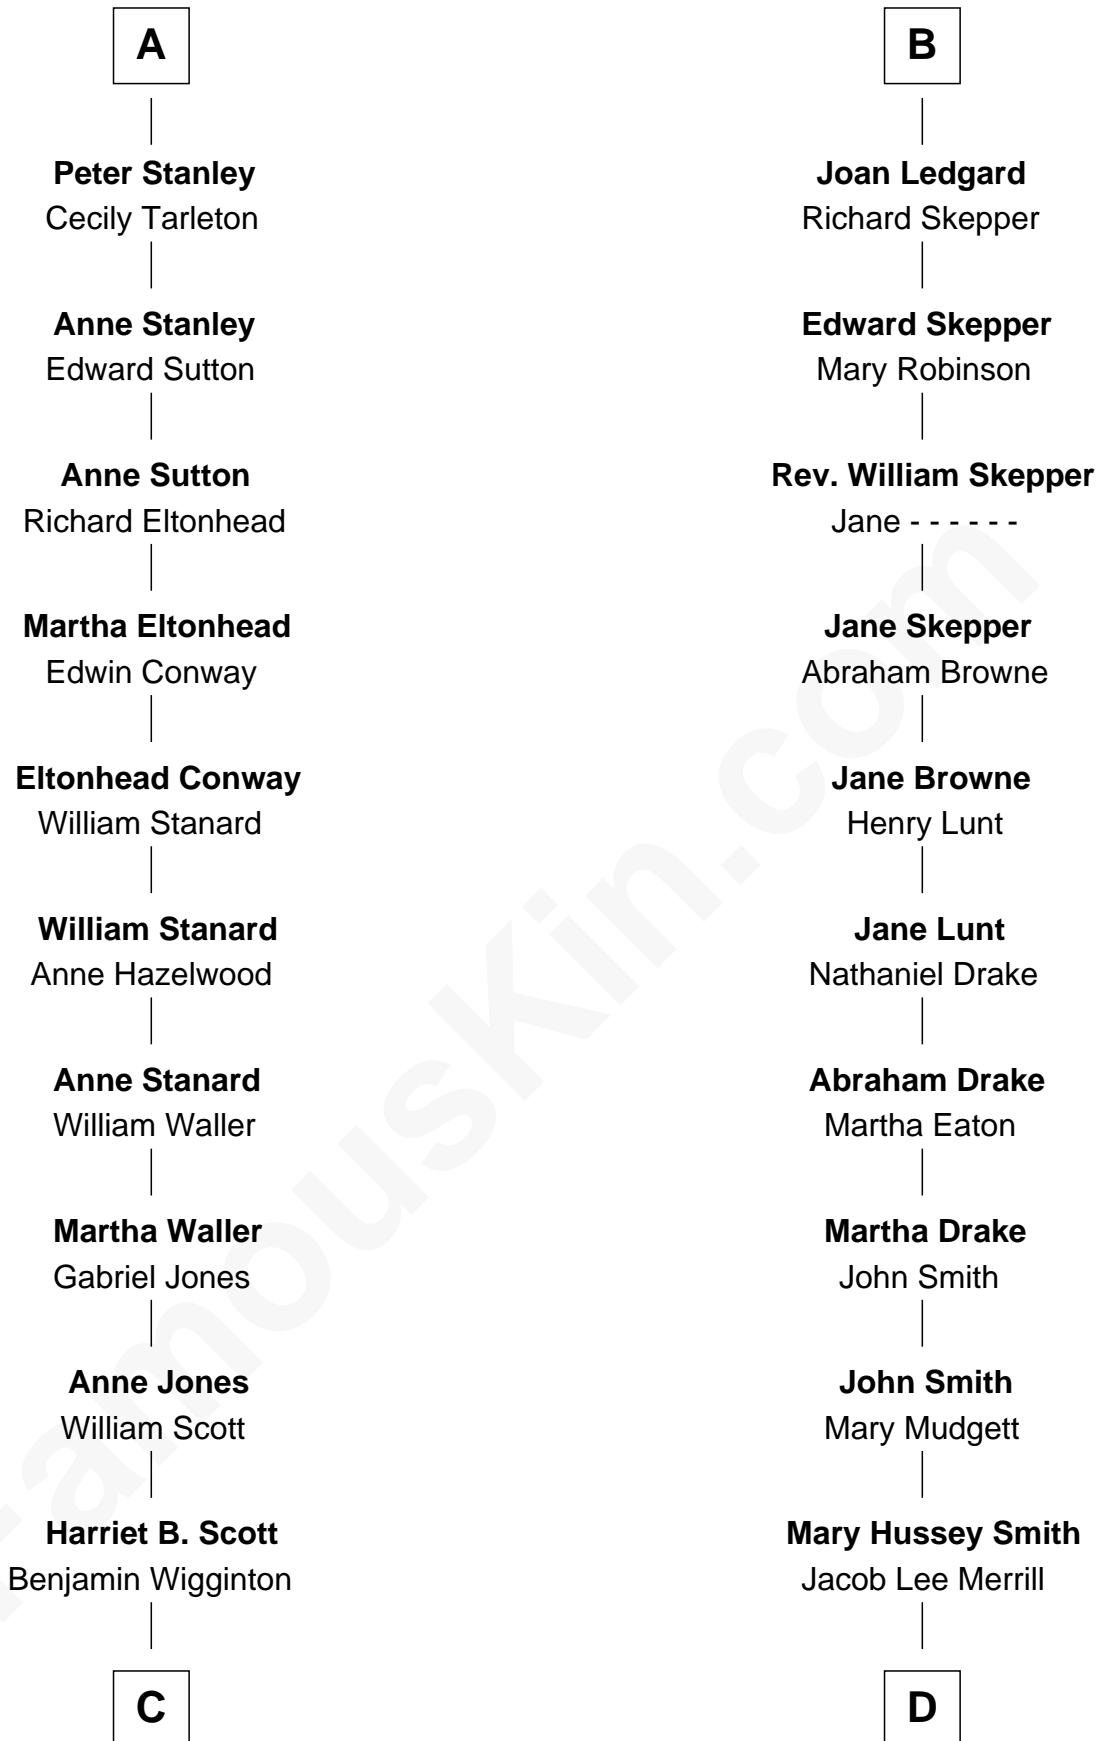

FamousKin.com

Relationship Chart of

Edith (Bolling) Wilson

First Lady of President Woodrow Wilson

19th cousin 2 times removed of

Meghan Markle

Duchess of Sussex, TV Actress

C

Anne E. Wigginton

Archibald Bolling

William Holcombe Bolling

Sarah Spiers White

Edith (Bolling) Wilson

First Lady of Woodrow Wilson

D

George David Merrill

Mary Bird

Gertrude May Merrill

Fred George Sanders

Doris Mary Rita Sanders

Gordon Arnold Markle

Thomas Wayne Markle

Doria Loyce Ragland

Meghan Markle