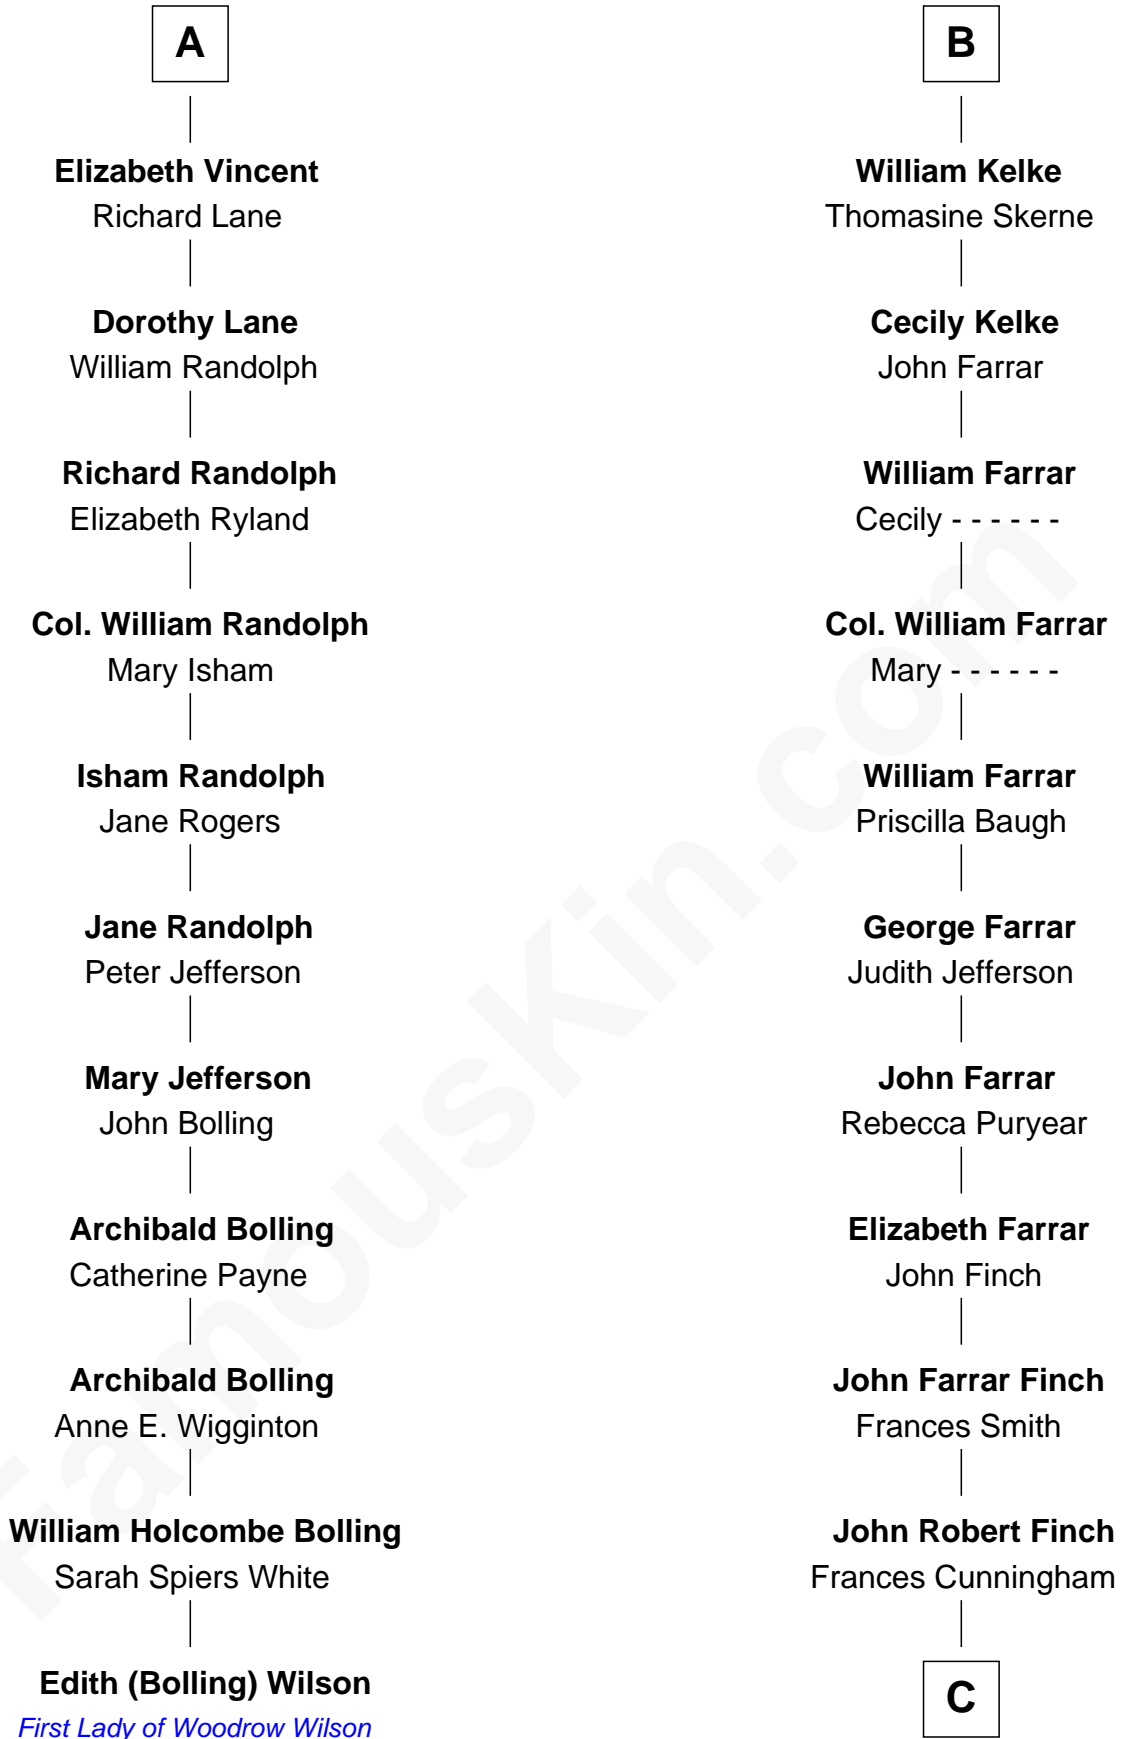

FamousKin.com

Relationship Chart of

Edith (Bolling) Wilson

First Lady of President Woodrow Wilson

17th cousin 2 times removed of

Harper Lee

Author of To Kill a Mockingbird

Sir Ralph de Neville

Margaret de Neville

Sir Henry Percy

Sir Henry Percy

Elizabeth Mortimer

Elizabeth Percy

Sir John Clifford

Mary Clifford

Sir Philip Wentworth

Elizabeth Wentworth

Sir Martin de la See

Elizabeth de la See

Roger Kelke

Christopher Kelke

Isabel Girlington

B

C