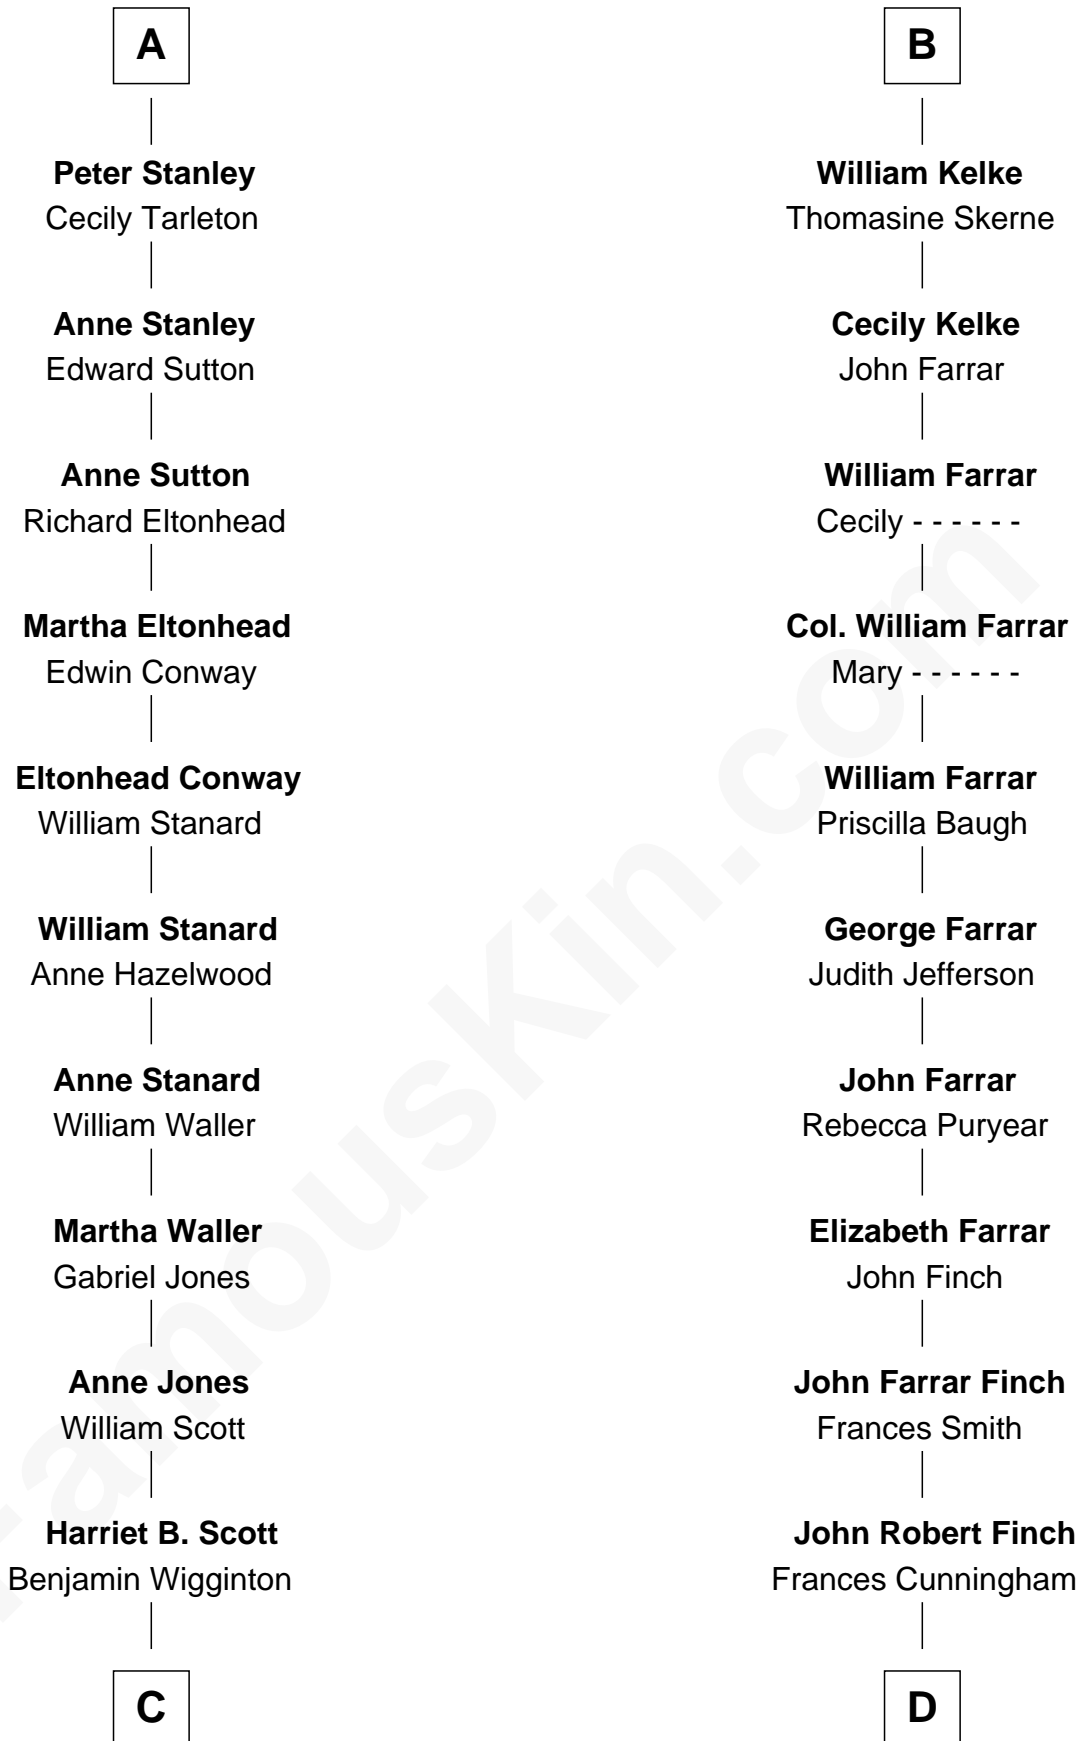

FamousKin.com

Relationship Chart of

Edith (Bolling) Wilson

First Lady of President Woodrow Wilson

19th cousin of

Harper Lee

Author of To Kill a Mockingbird

C

Anne E. Wigginton

Archibald Bolling

William Holcombe Bolling

Sarah Spiers White

Edith (Bolling) Wilson

First Lady of Woodrow Wilson

D

James Cunningham Finch