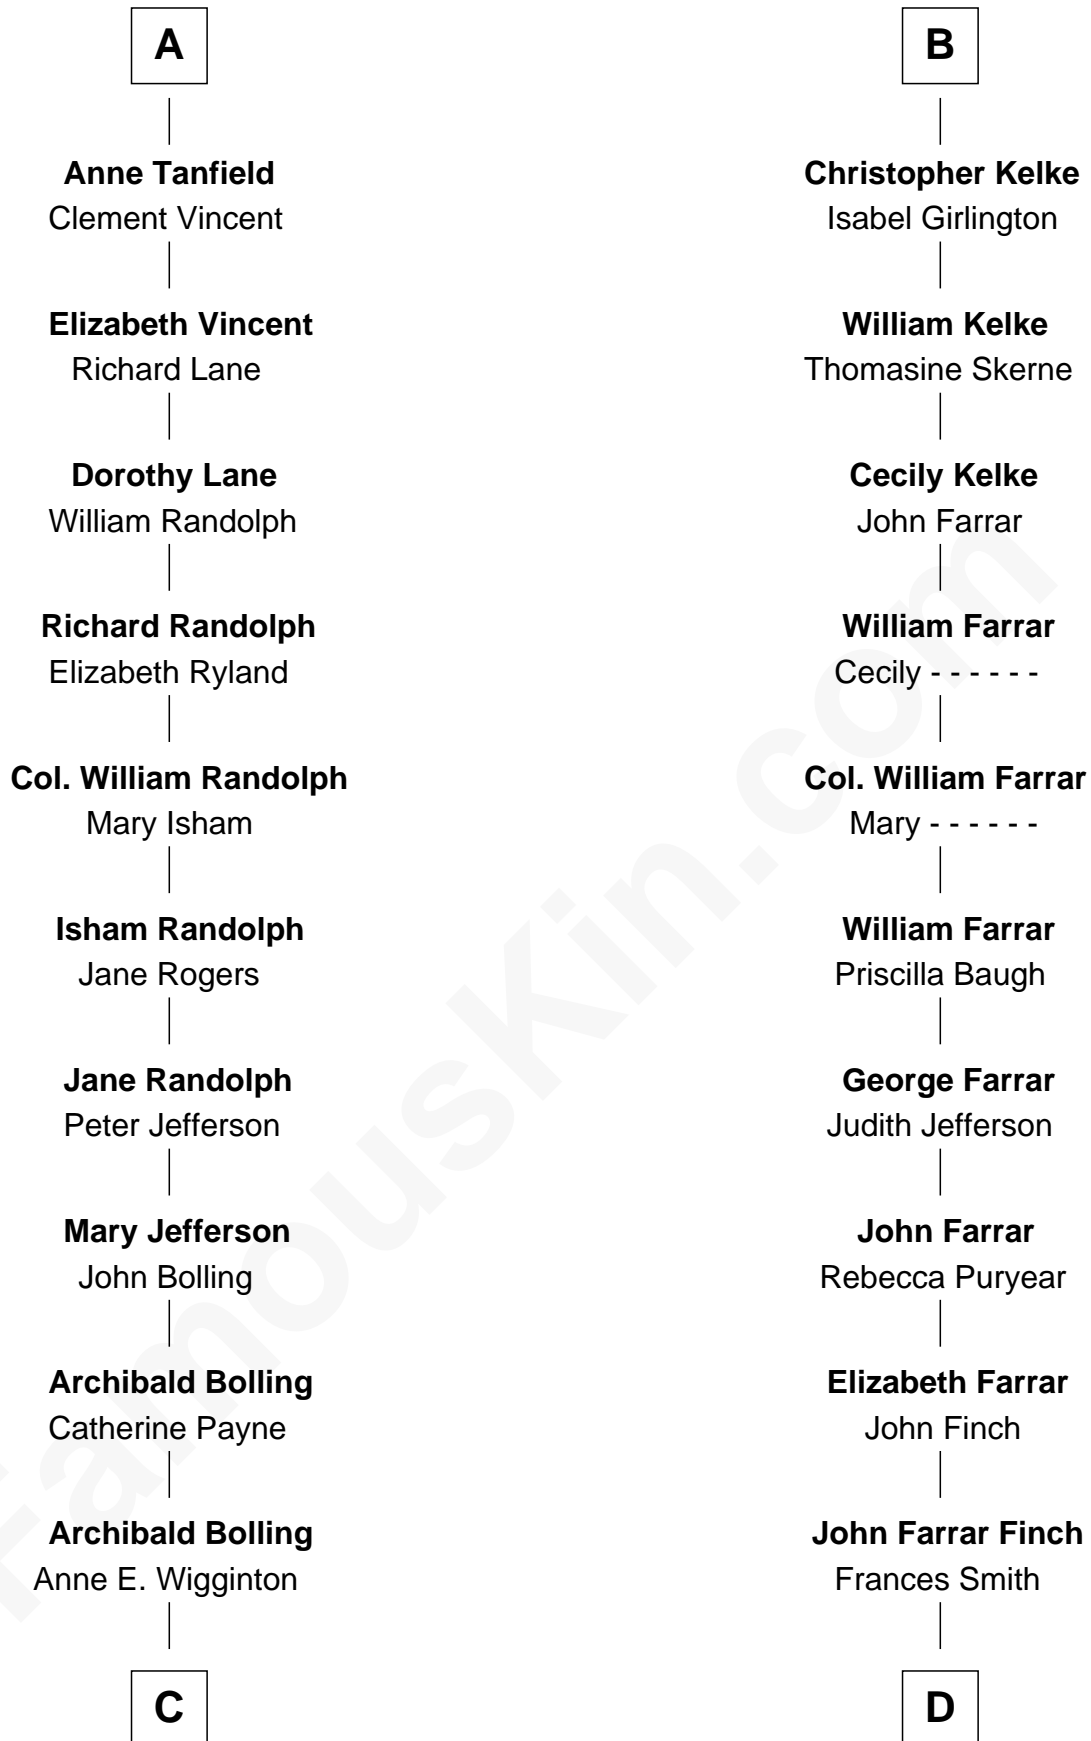

FamousKin.com

Relationship Chart of

Edith (Bolling) Wilson

First Lady of President Woodrow Wilson

18th cousin 2 times removed of

Harper Lee

Author of To Kill a Mockingbird

C

William Holcombe Bolling

Sarah Spiers White

Edith (Bolling) Wilson

First Lady of Woodrow Wilson

D

John Robert Finch

Frances Cunningham

James Cunningham Finch