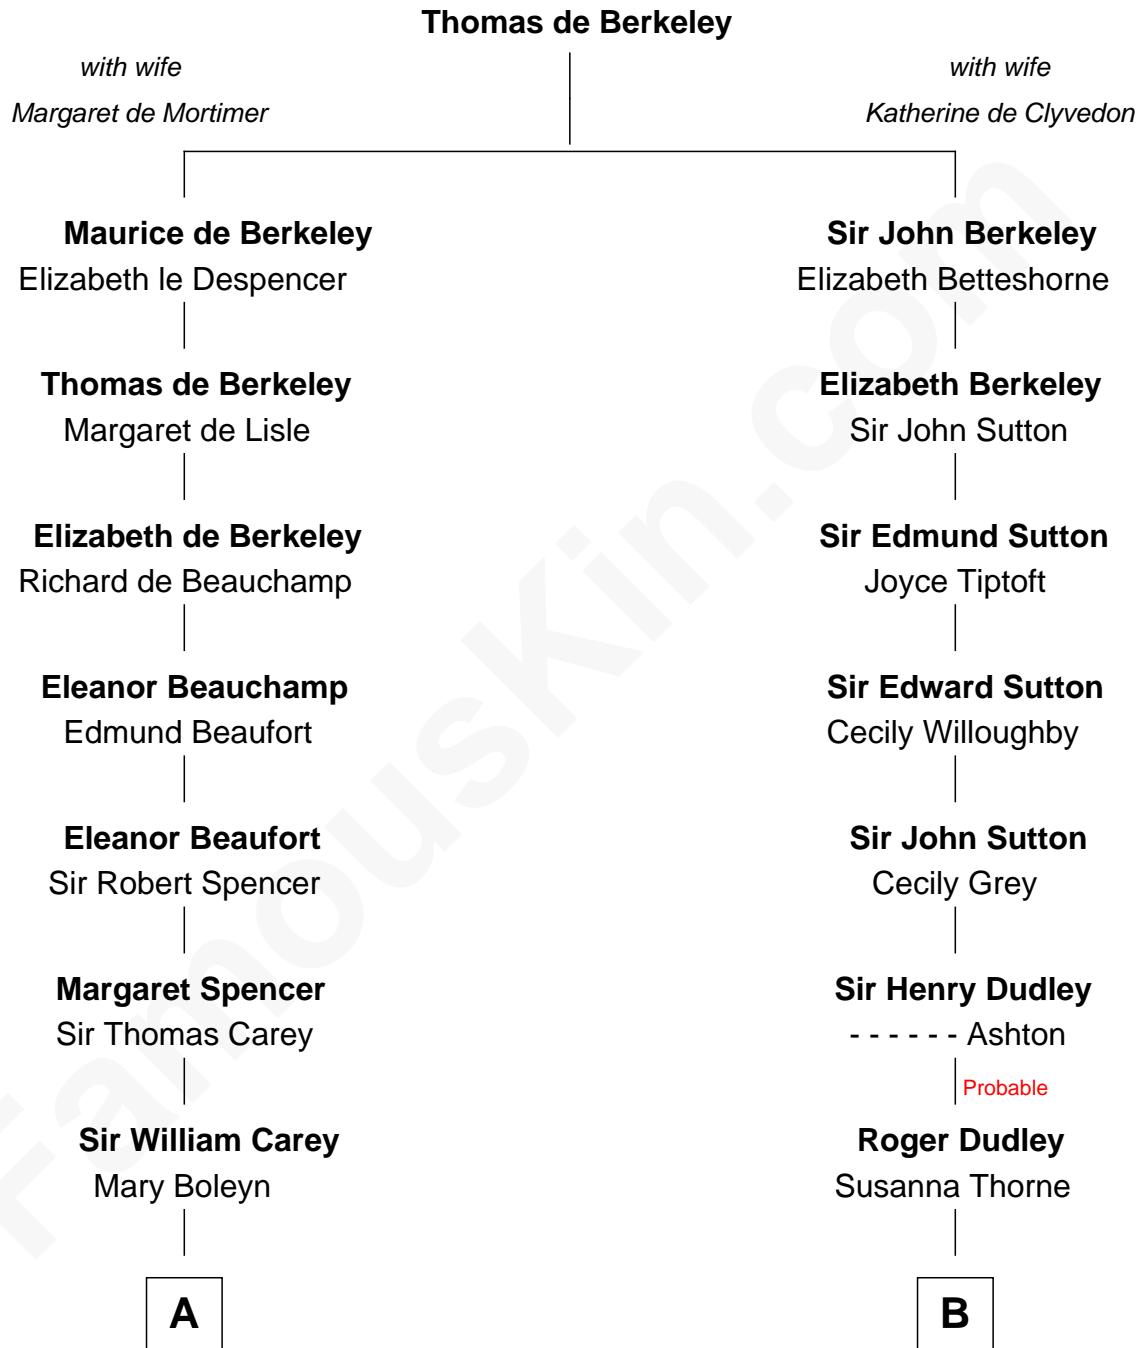

FamousKin.com

Relationship Chart of

Edith (Bolling) Wilson

First Lady of President Woodrow Wilson

18th cousin of

J. K. Simmons
TV and Movie Actor

C

William Holcombe Bolling

Sarah Spiers White

Edith (Bolling) Wilson

First Lady of Woodrow Wilson

D

Patricia Kimble

Dr. Donald William Simmons

J. K. Simmons

TV and Movie Actor