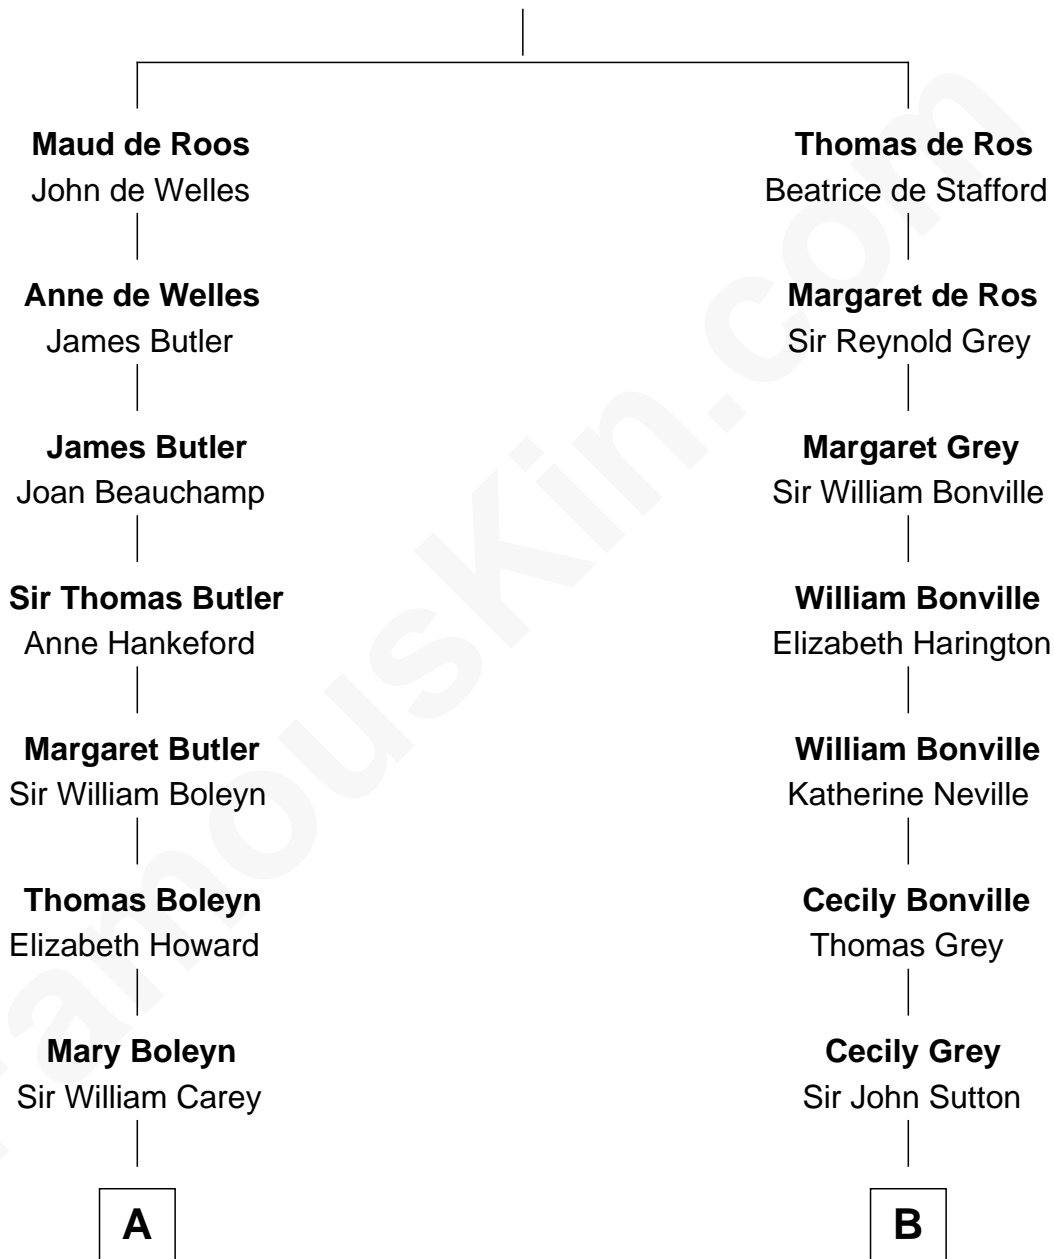

## Relationship Chart of

### Edith (Bolling) Wilson

*First Lady of President Woodrow Wilson*

18th cousin 2 times removed of

**J. K. Simmons**

*TV and Movie Actor*

**Sir William de Ros**  
Margery de Badlesmere

**C**

**William Holcombe Bolling**

Sarah Spiers White

**Edith (Bolling) Wilson**

*First Lady of Woodrow Wilson*

**D**

**Lewis Jacob Hazen**

Emma Broaddus Lewis

**Ruth Hazen**

Col. Ralph Archibald Kimble