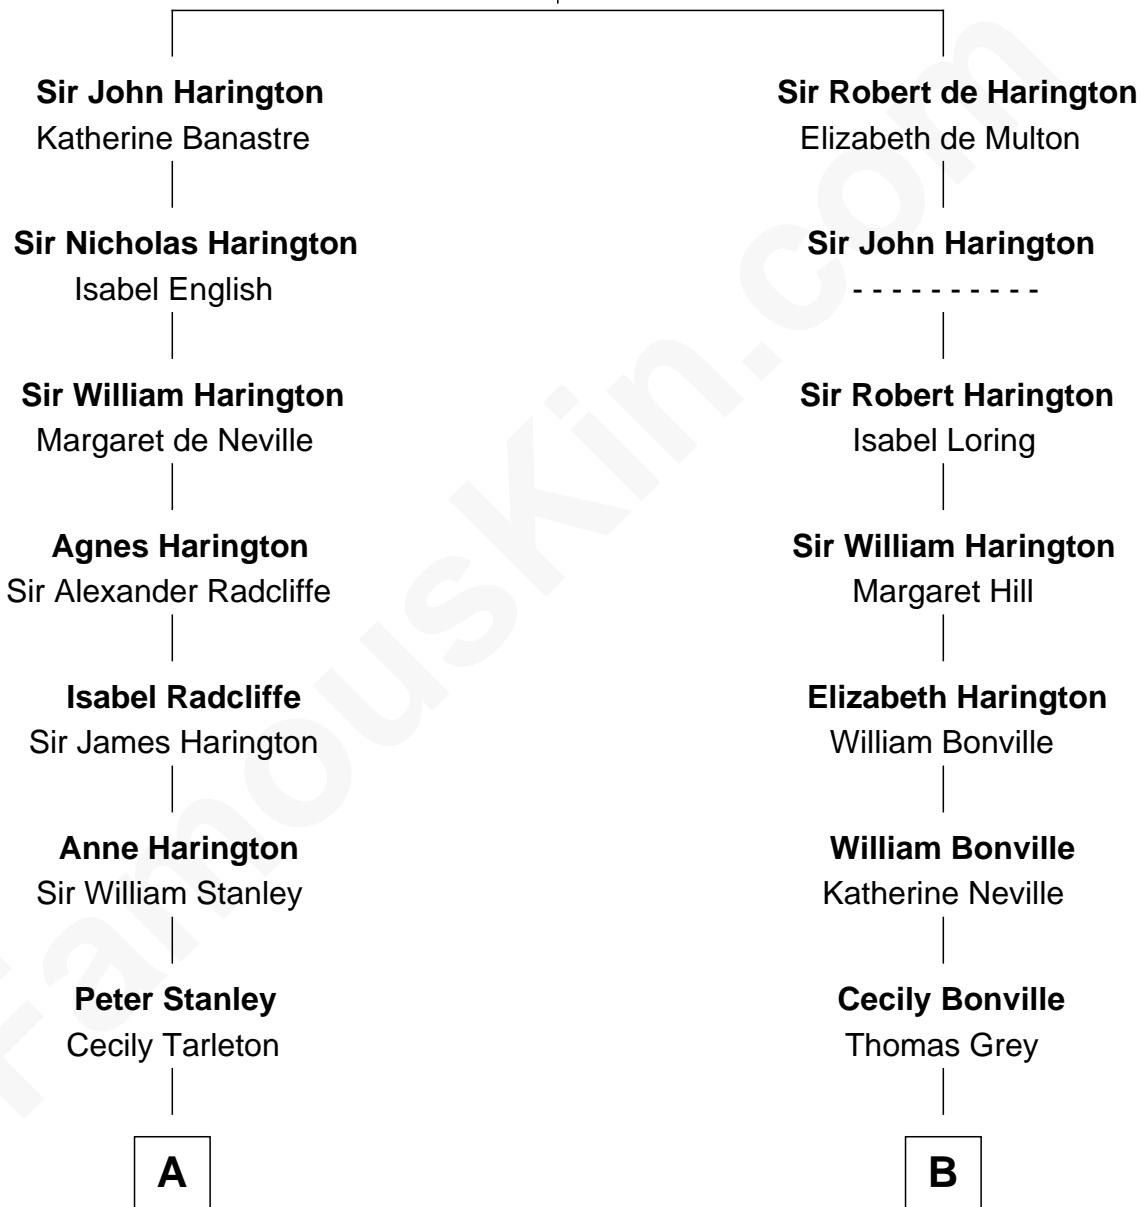

## Relationship Chart of

### Edith (Bolling) Wilson

*First Lady of President Woodrow Wilson*

18th cousin 3 times removed of

**J. K. Simmons**  
*TV and Movie Actor*

**Sir John de Harington**

Joan - - - - -

**C**

**William Holcombe Bolling**

Sarah Spiers White

**Edith (Bolling) Wilson**

*First Lady of Woodrow Wilson*

**D**

**Sedgwick Russell Hazen**

Mary Isabelle Barr

**Lewis Jacob Hazen**

Emma Broaddus Lewis