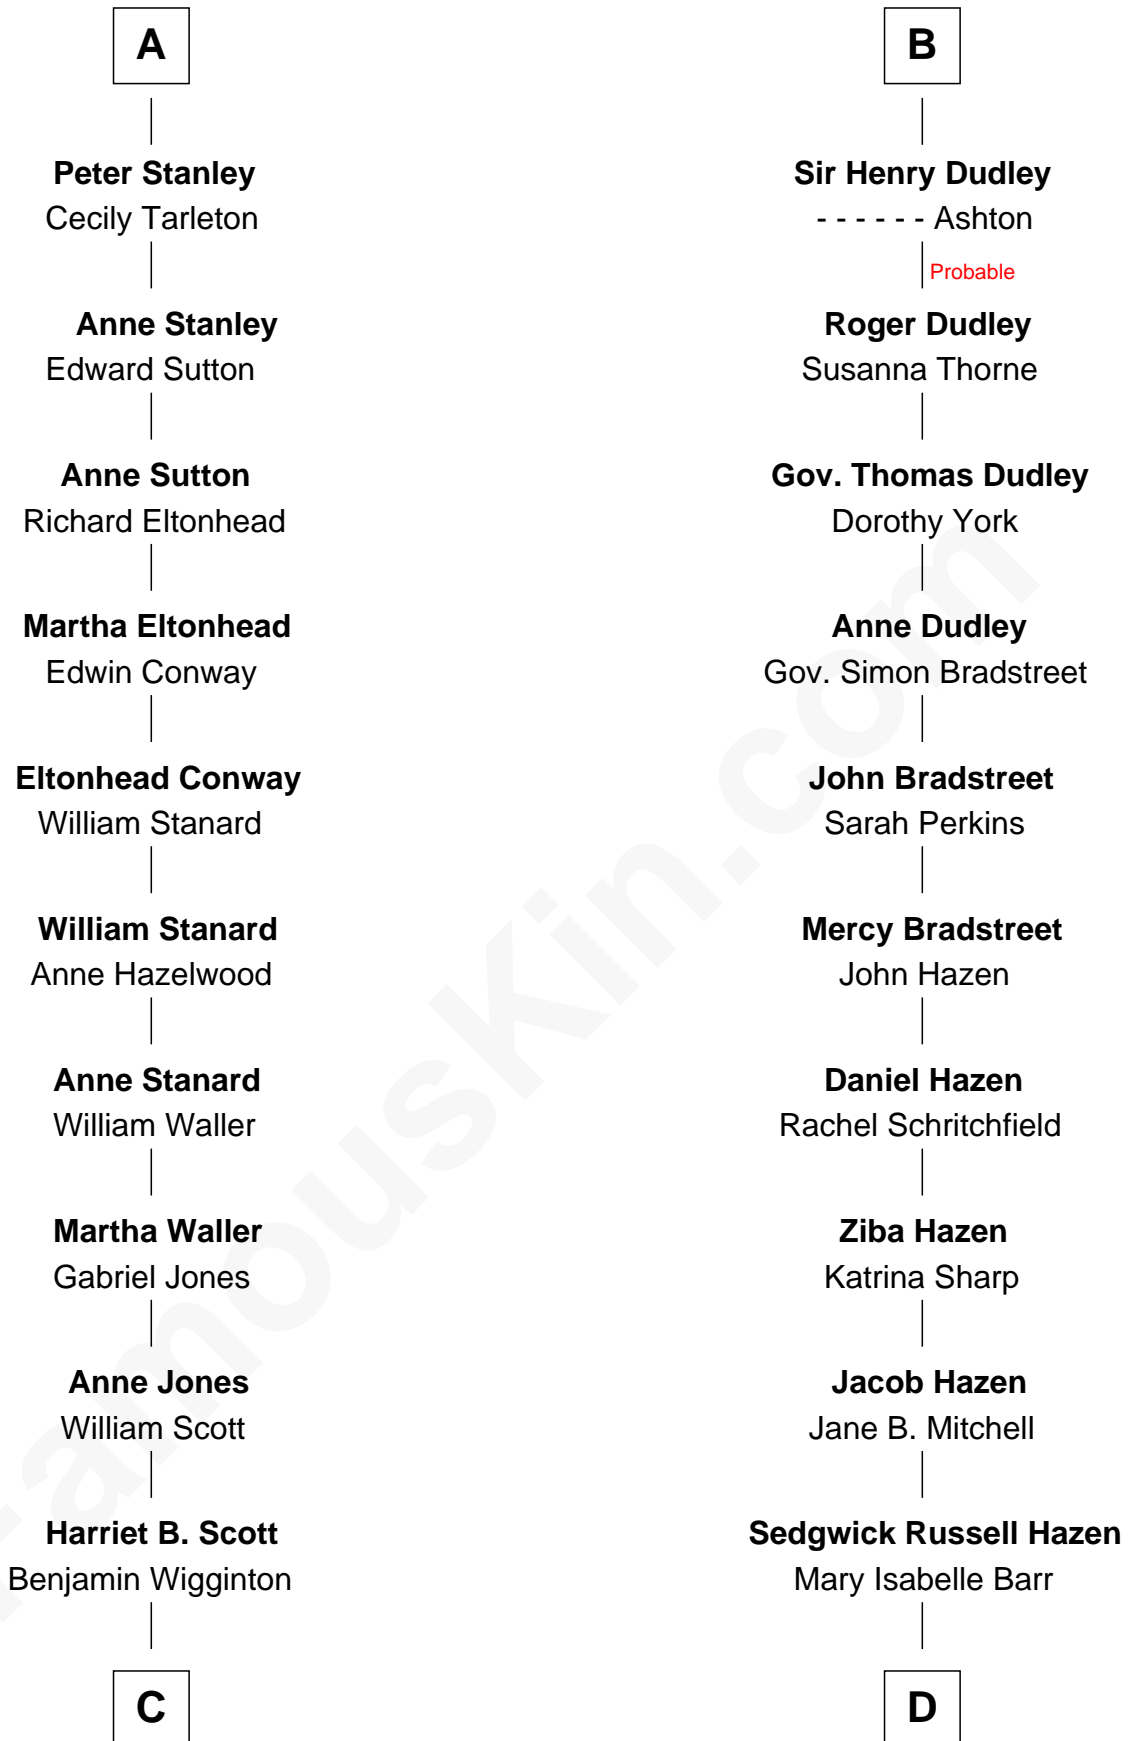

FamousKin.com

Relationship Chart of

Edith (Bolling) Wilson

First Lady of President Woodrow Wilson

19th cousin 1 time removed of

J. K. Simmons
TV and Movie Actor

C

Anne E. Wigginton

Archibald Bolling

William Holcombe Bolling

Sarah Spiers White

Edith (Bolling) Wilson

First Lady of Woodrow Wilson

D

Lewis Jacob Hazen

Emma Broaddus Lewis