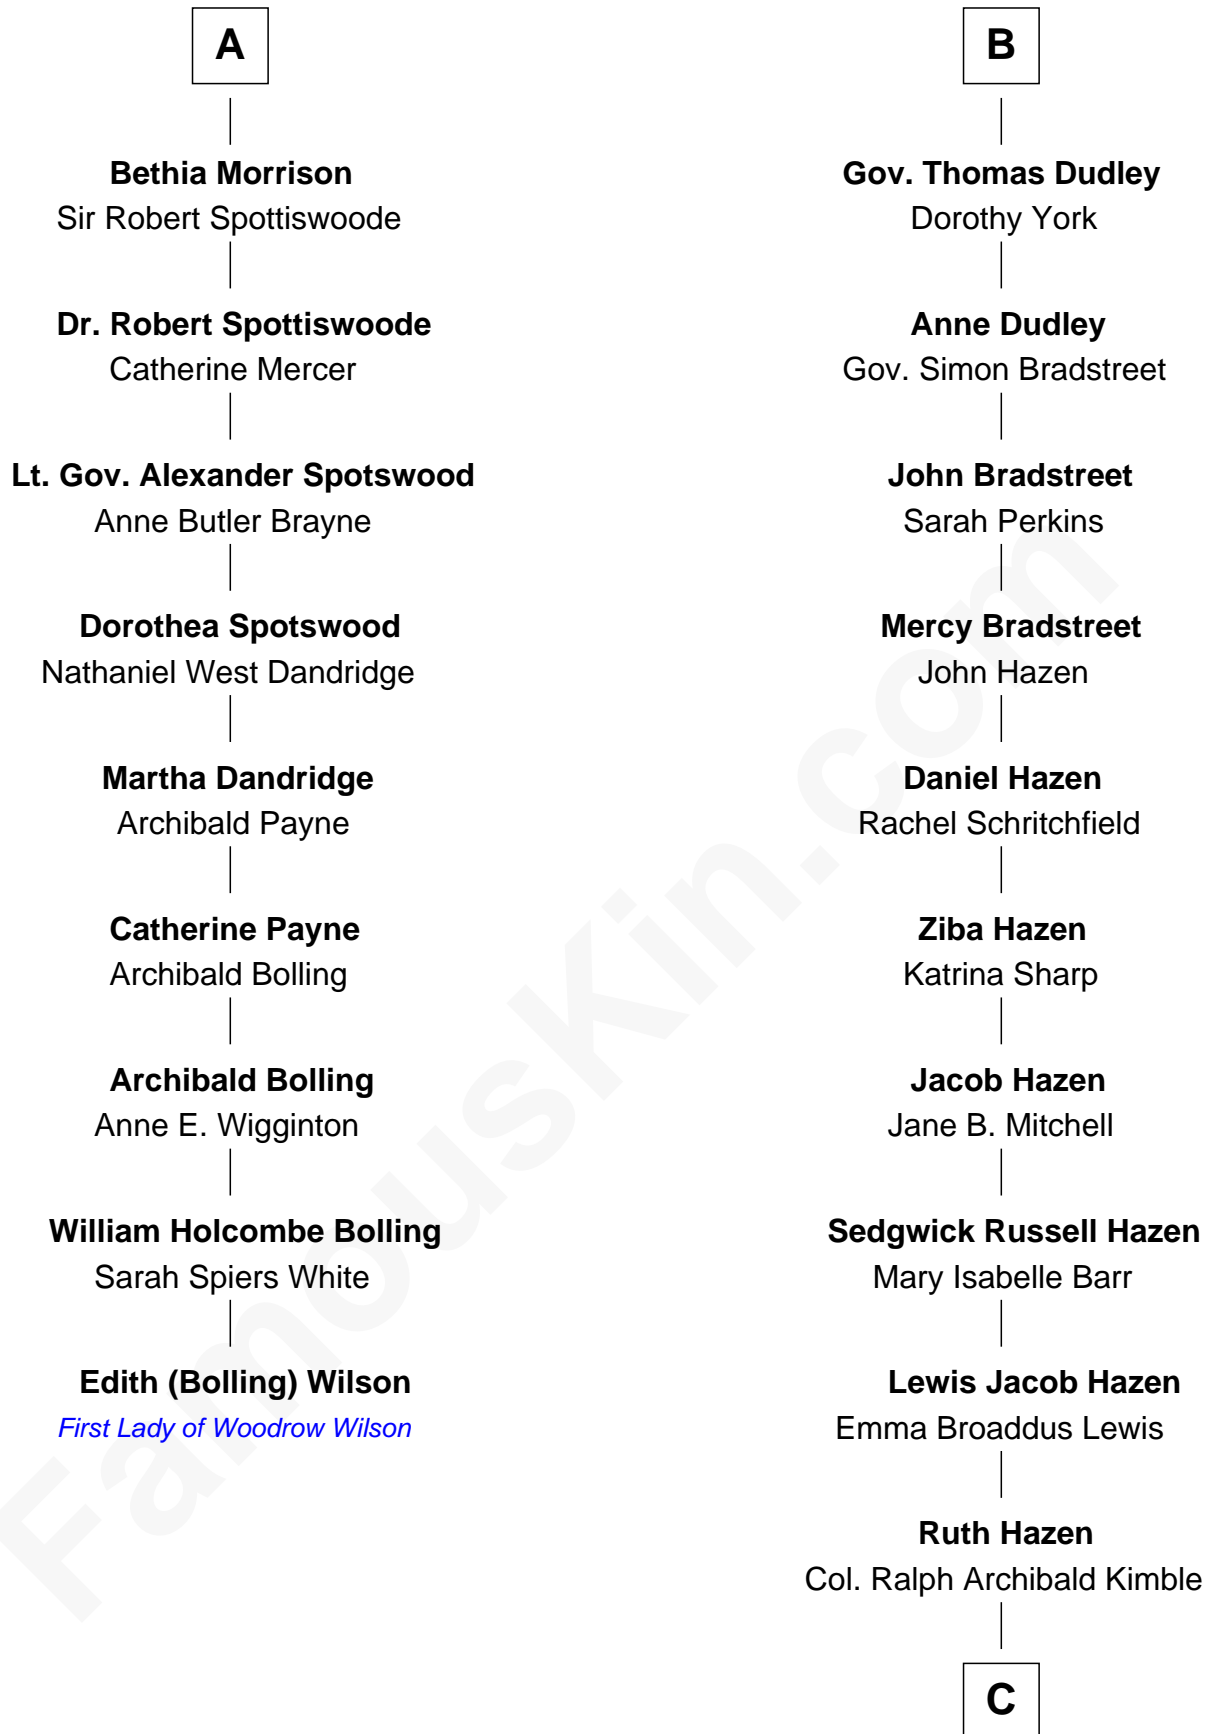

FamousKin.com

Relationship Chart of

Edith (Bolling) Wilson

First Lady of President Woodrow Wilson

15th cousin 3 times removed of

J. K. Simmons
TV and Movie Actor

Sir Thomas de Holand

Alice Fitzalan

Isabel Arbuthnott

Sir Robert Maule

William Maule

Bethia Guthrie

Eleanor Maule

Sir Alexander Morrison

A

Eleanor Holand

Edward Cherleton

Joyce Cherleton

Sir John Tiptoft

Joyce Tiptoft

Sir Edmund Sutton

Sir Edward Sutton

Cecily Willoughby

Sir John Sutton

Cecily Grey

Sir Henry Dudley

----- Ashton

Probable

Roger Dudley

Susanna Thorne

B

C