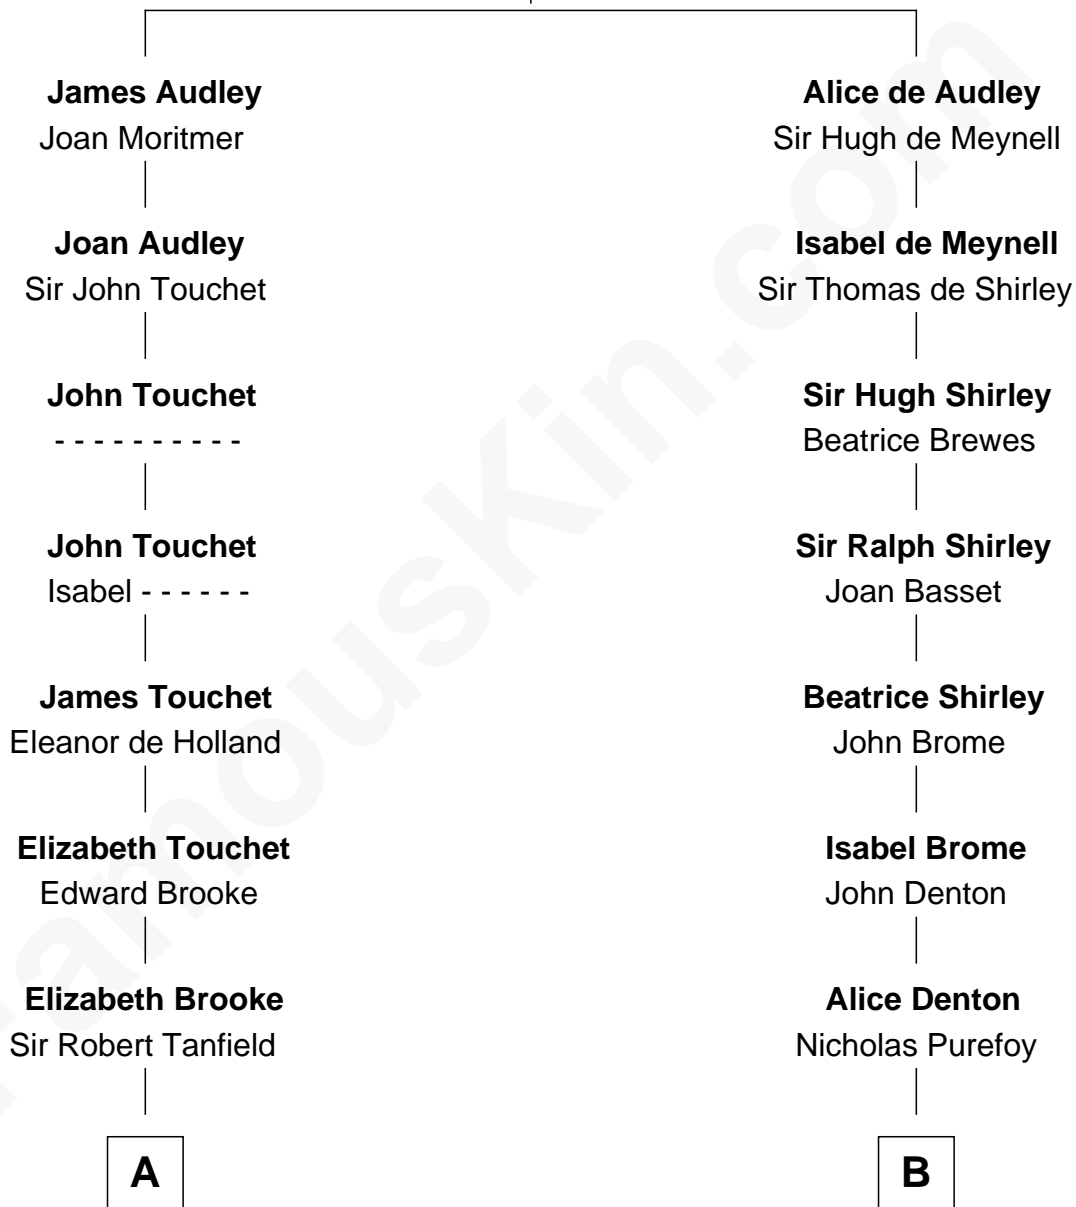

FamousKin.com

Relationship Chart of

Edith (Bolling) Wilson

First Lady of President Woodrow Wilson

21st cousin of

J. K. Simmons
TV and Movie Actor

Sir Nicholas Audley
Joan Martin

C

Mary Jefferson

John Bolling

Archibald Bolling

Catherine Payne

Archibald Bolling

Anne E. Wigginton

William Holcombe Bolling

Sarah Spiers White

Edith (Bolling) Wilson

First Lady of Woodrow Wilson

D

Sedgwick Russell Hazen

Mary Isabelle Barr

Lewis Jacob Hazen

Emma Broaddus Lewis

Ruth Hazen