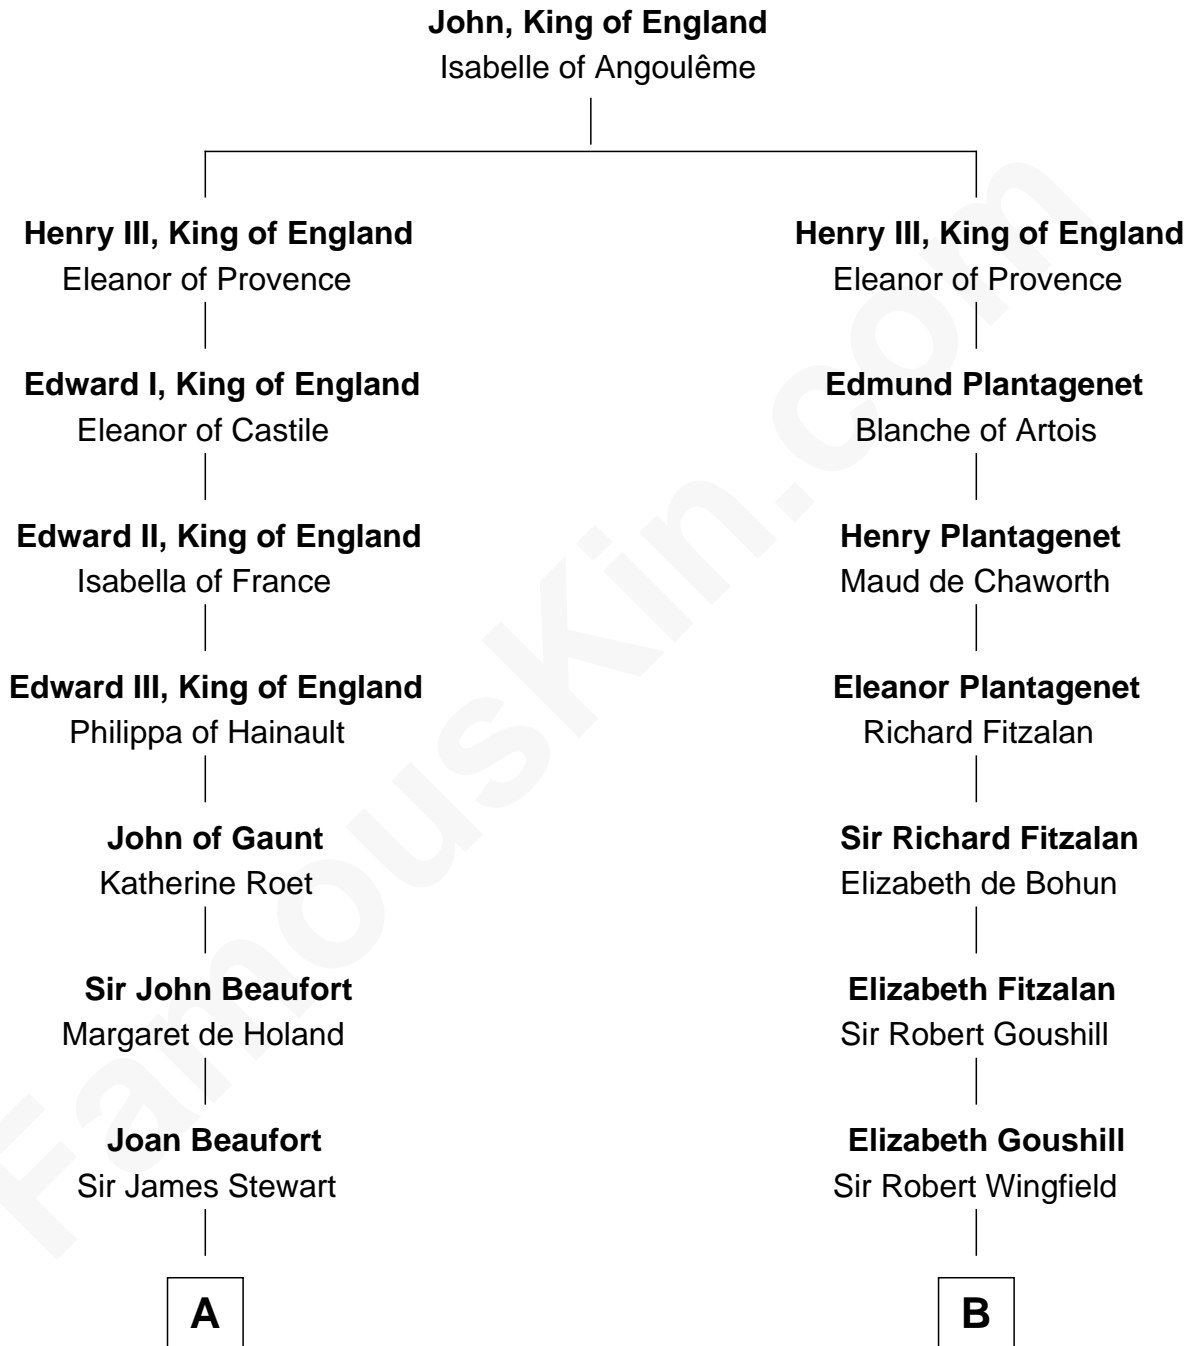

FamousKin.com

Relationship Chart of

Edith (Bolling) Wilson

First Lady of President Woodrow Wilson

20th cousin 1 time removed of

Henry Clay Folger

Founder of Folger Shakespeare Library and Chairman of Standard Oil