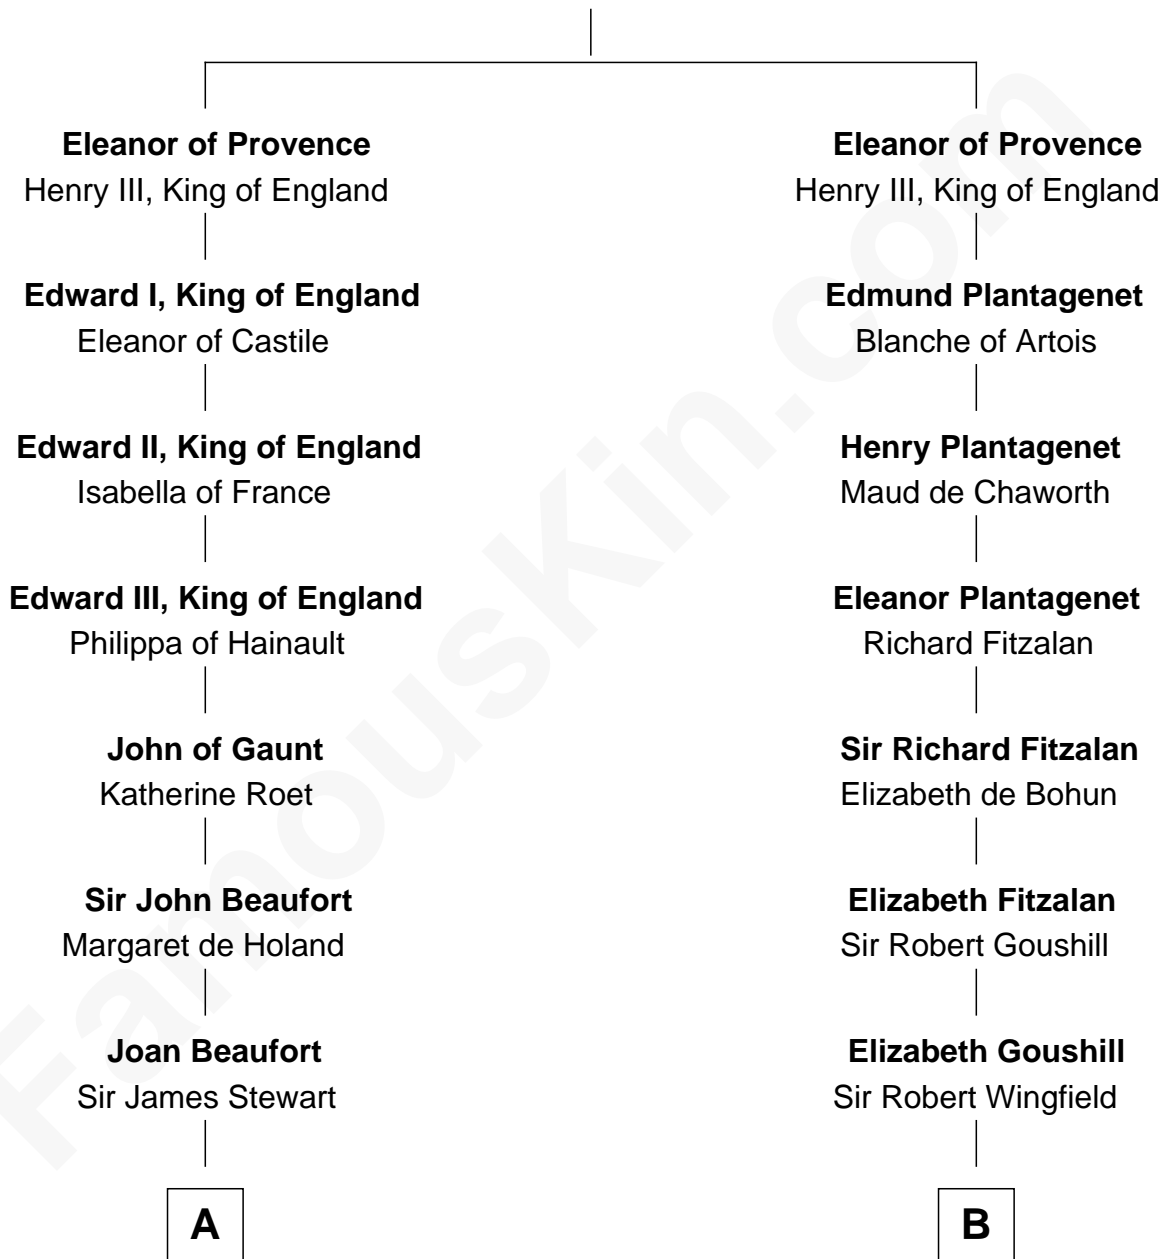

FamousKin.com

Relationship Chart of

Edith (Bolling) Wilson

First Lady of President Woodrow Wilson

20th cousin 1 time removed of

Henry Clay Folger

Founder of Folger Shakespeare Library and Chairman of Standard Oil

Ramon Berenguer IV of Provence

Beatrice of Savoy

C

Catherine Payne
Archibald Bolling

Archibald Bolling
Anne E. Wigginton

William Holcombe Bolling
Sarah Spiers White

Edith (Bolling) Wilson
First Lady of Woodrow Wilson