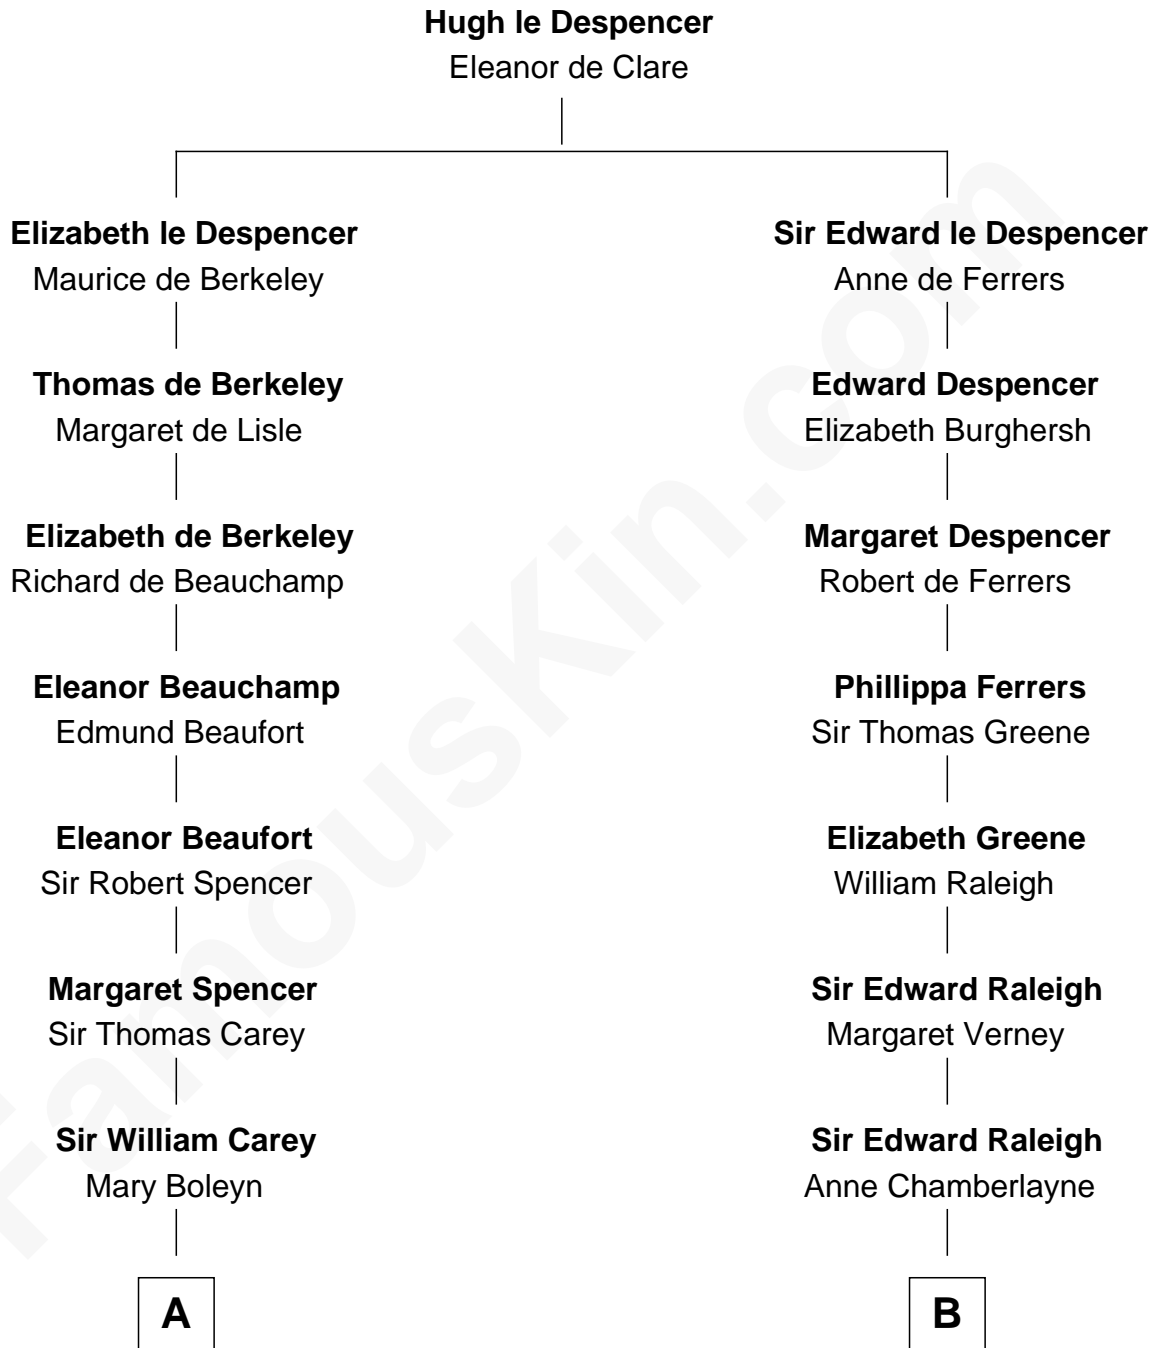

FamousKin.com

Relationship Chart of

Edith (Bolling) Wilson

First Lady of President Woodrow Wilson

18th cousin of

Henry Clay Folger

Founder of Folger Shakespeare Library and Chairman of Standard Oil

C

William Holcombe Bolling

Sarah Spiers White

Edith (Bolling) Wilson

First Lady of Woodrow Wilson

D

Henry Clay Folger

Eliza Jane Clark

Henry Clay Folger