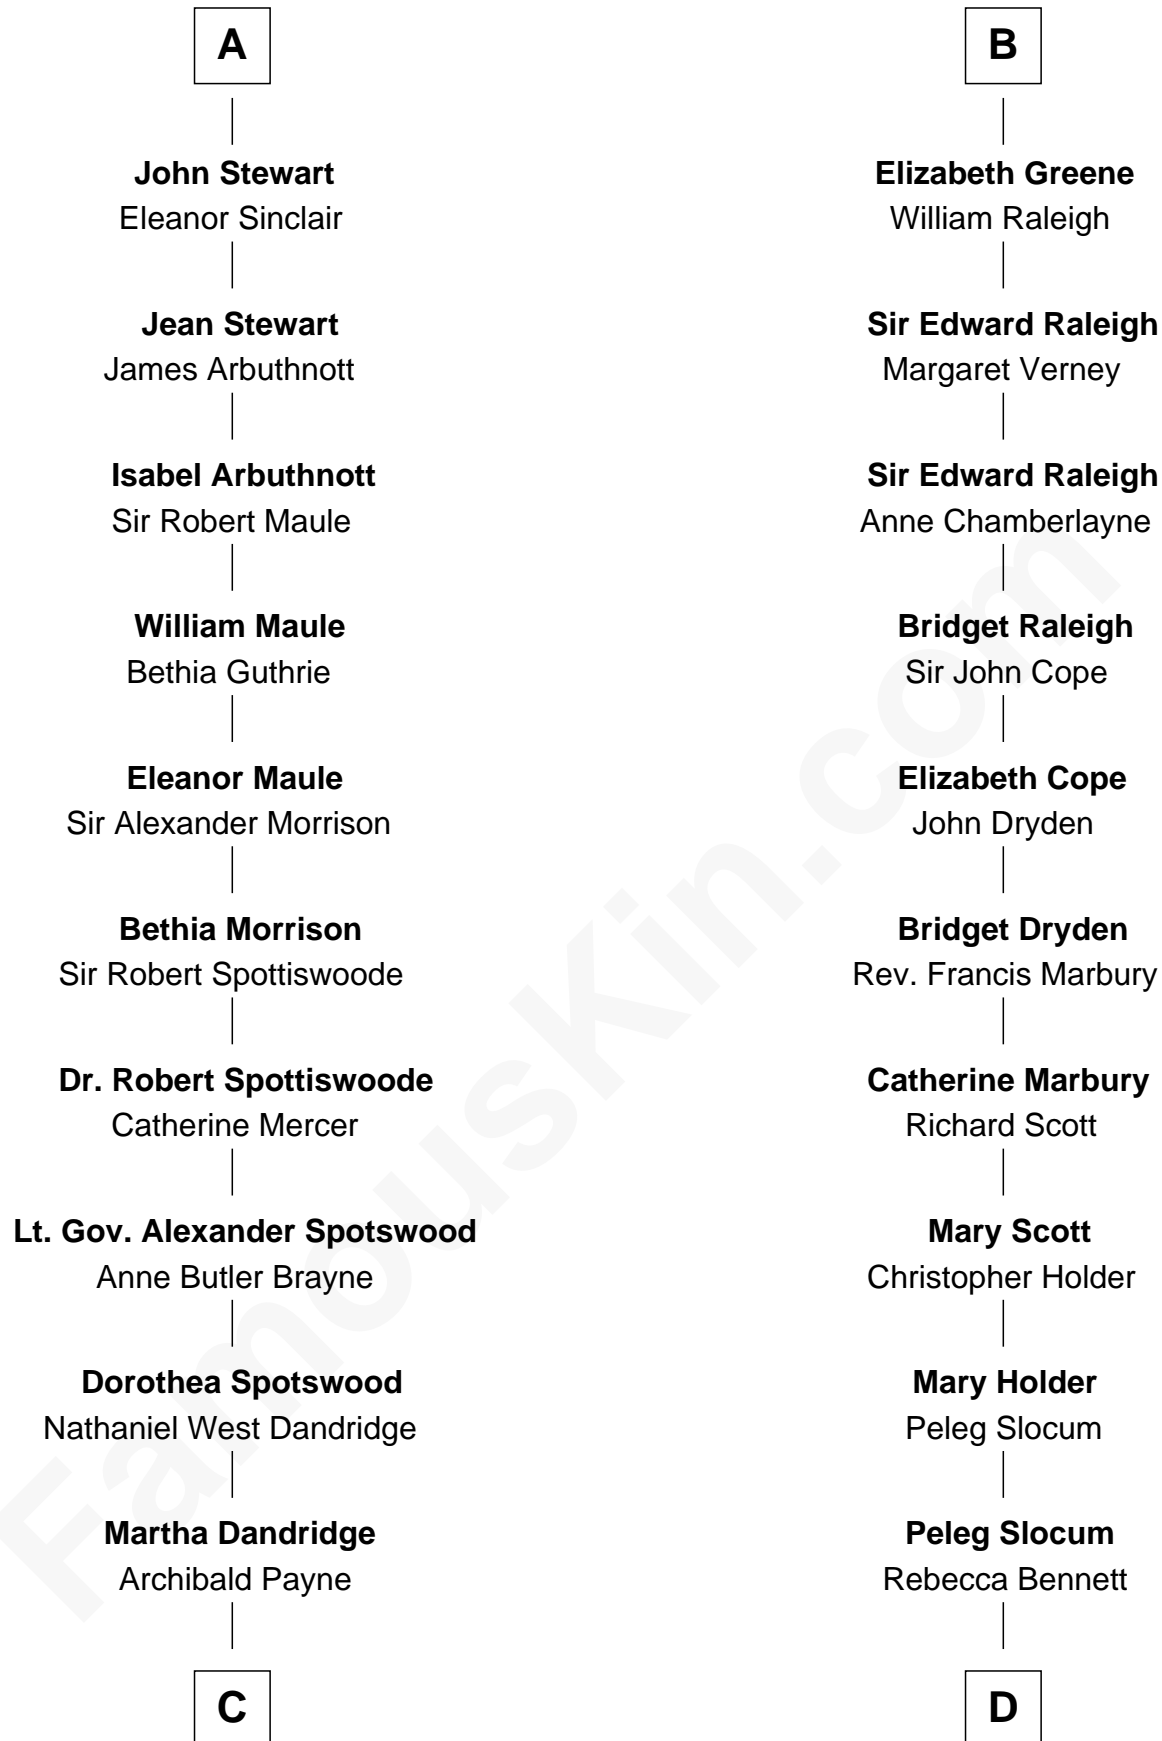

FamousKin.com

Relationship Chart of

Edith (Bolling) Wilson

First Lady of President Woodrow Wilson

20th cousin 1 time removed of

Henry Clay Folger

Founder of Folger Shakespeare Library and Chairman of Standard Oil

Sir Roger de Mortimer

Maud de Brewes

C

Catherine Payne
Archibald Bolling

Archibald Bolling
Anne E. Wigginton

William Holcombe Bolling
Sarah Spiers White

Edith (Bolling) Wilson
First Lady of Woodrow Wilson

D

Peleg Slocum
Elizabeth Brown

Rebecca Slocum
George Folger

Samuel Brown Folger
Nancy F. Hiller

Henry Clay Folger
Eliza Jane Clark

Henry Clay Folger
Chairman of Standard Oil