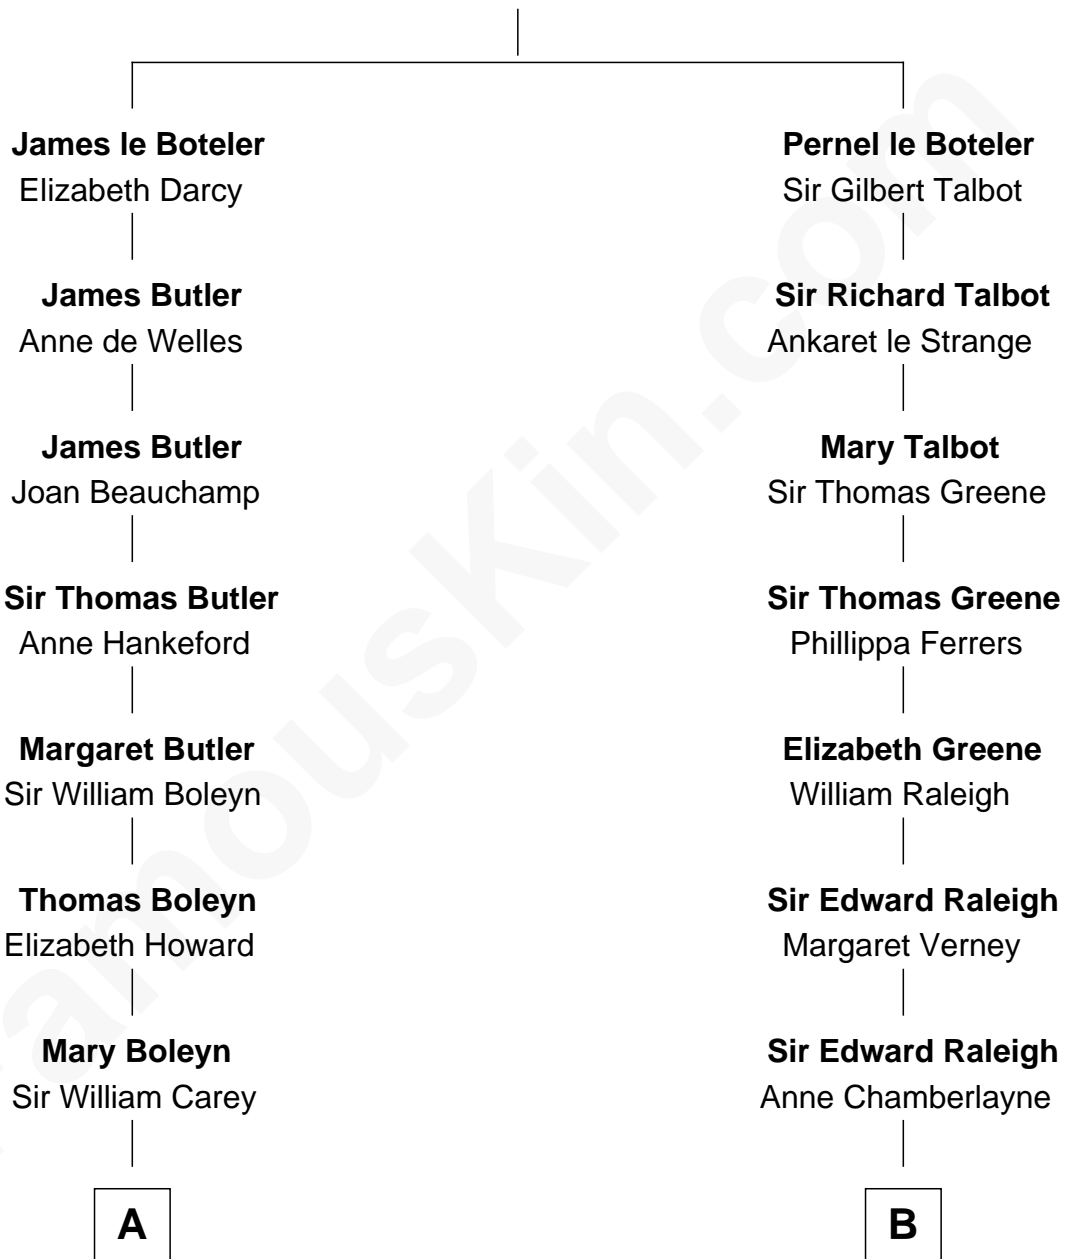

FamousKin.com

Relationship Chart of

Edith (Bolling) Wilson

First Lady of President Woodrow Wilson

18th cousin of

Henry Clay Folger

Founder of Folger Shakespeare Library and Chairman of Standard Oil

Sir James le Boteler

Eleanor de Bohun

C

William Holcombe Bolling

Sarah Spiers White

Edith (Bolling) Wilson

First Lady of Woodrow Wilson

D

Henry Clay Folger

Eliza Jane Clark

Henry Clay Folger

Chairman of Standard Oil

FamousKin.com