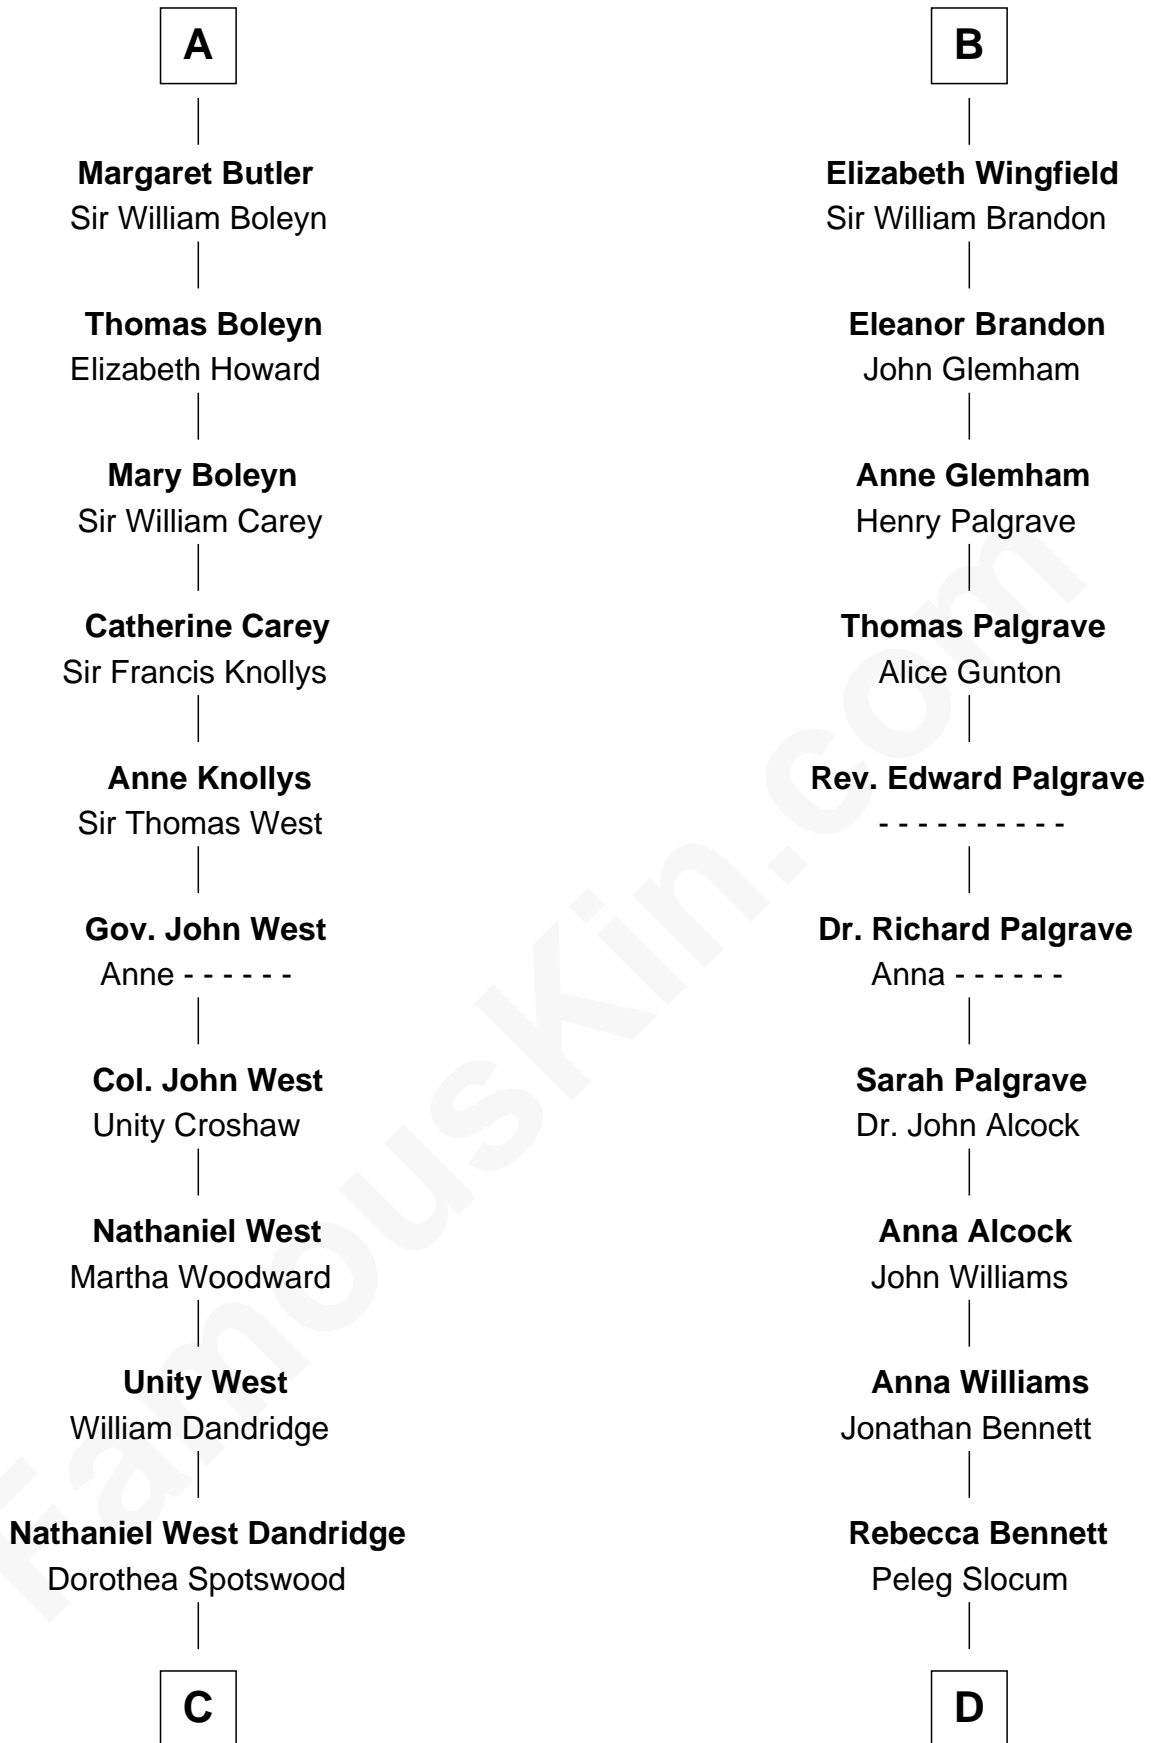

FamousKin.com

Relationship Chart of

Edith (Bolling) Wilson

First Lady of President Woodrow Wilson

20th cousin 1 time removed of

J. A. Folger

Founder of Folger Coffee Company

Sir Humphrey de Bohun

Maud of Eu

C

Martha Dandridge

Archibald Payne

Catherine Payne

Archibald Bolling

Archibald Bolling

Anne E. Wigginton

William Holcombe Bolling

Sarah Spiers White

Edith (Bolling) Wilson

First Lady of Woodrow Wilson

D

Peleg Slocum

Elizabeth Brown

Rebecca Slocum