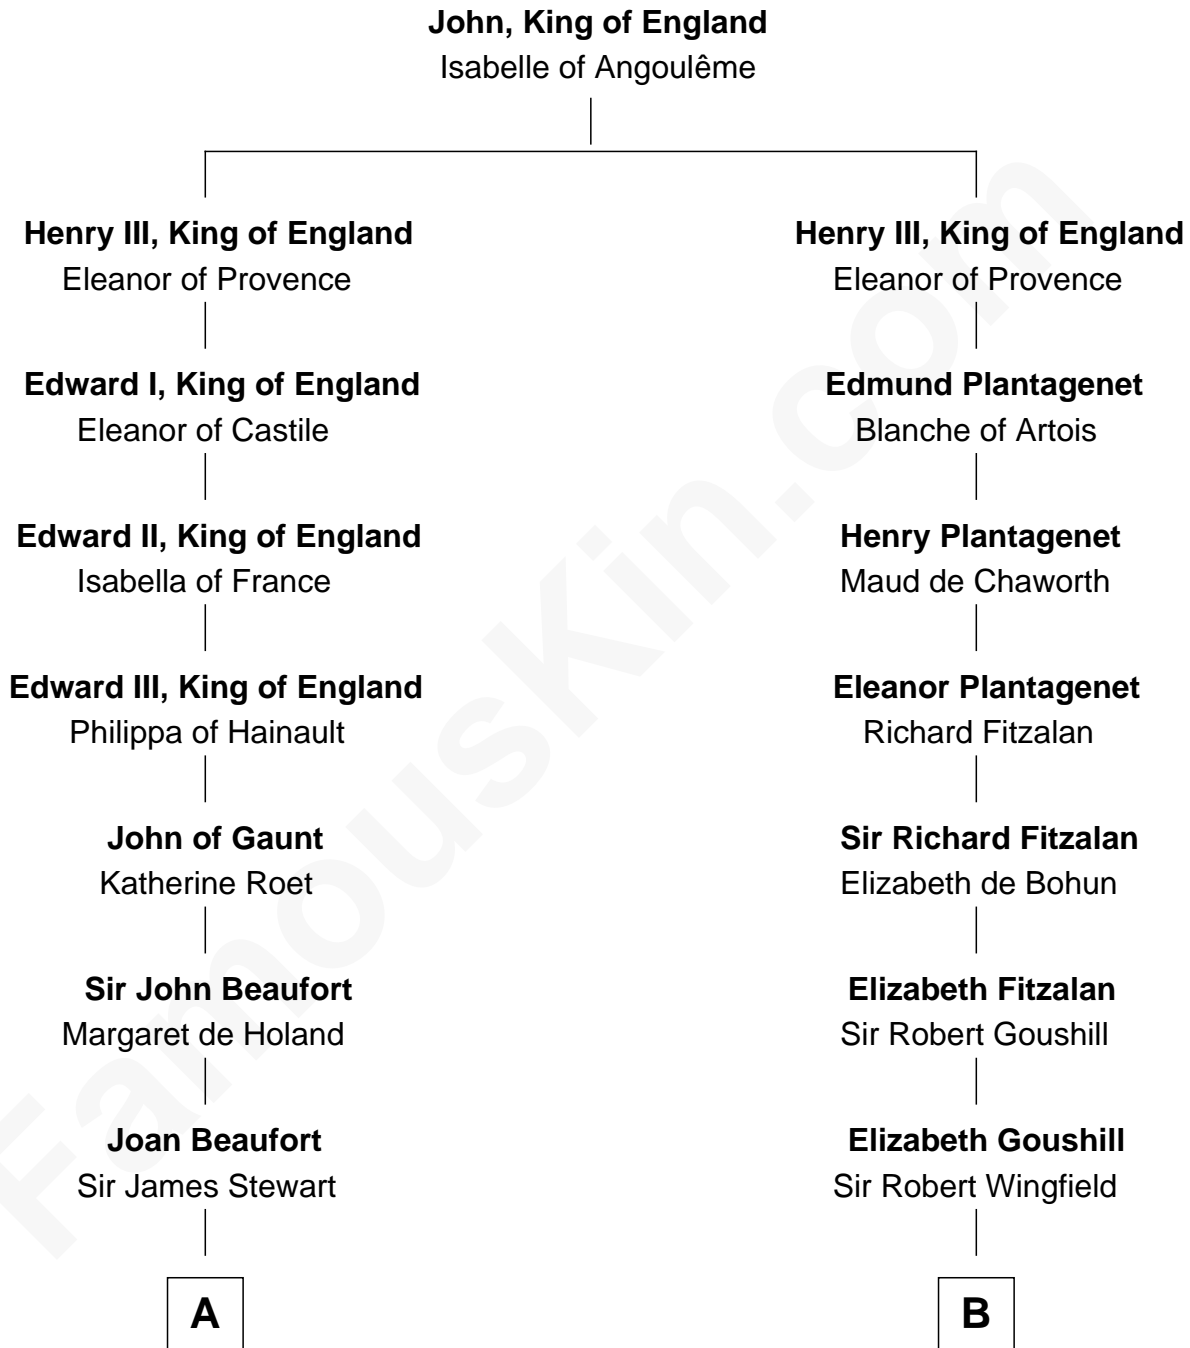

## Relationship Chart of

### Edith (Bolling) Wilson

*First Lady of President Woodrow Wilson*

20th cousin of

**J. A. Folger**

*Founder of Folger Coffee Company*

**C**

**Catherine Payne**  
Archibald Bolling

**Archibald Bolling**  
Anne E. Wigginton