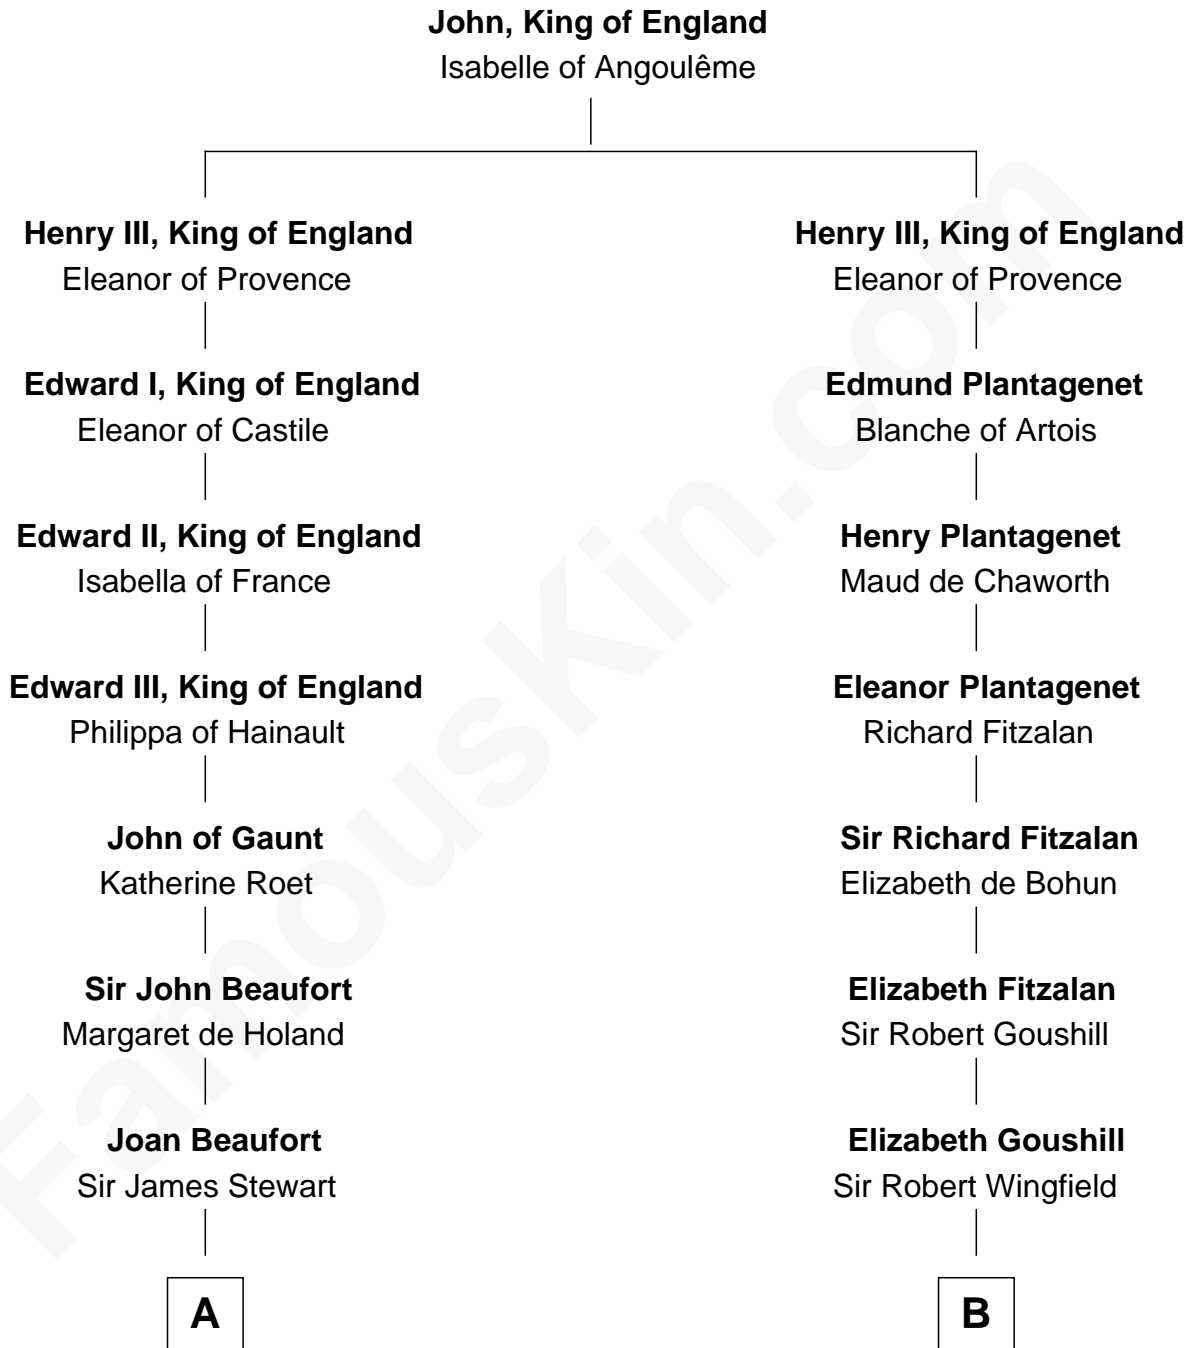

FamousKin.com

Relationship Chart of

Edith (Bolling) Wilson

First Lady of President Woodrow Wilson

18th cousin 2 times removed of

Eli Whitney

Inventor of the Cotton Gin

C

Catherine Payne
Archibald Bolling

Archibald Bolling
Anne E. Wigginton

William Holcombe Bolling
Sarah Spiers White

Edith (Bolling) Wilson
First Lady of Woodrow Wilson

D

Elizabeth Fay
Eli Whitney

Eli Whitney
Inventor of the Cotton Gin