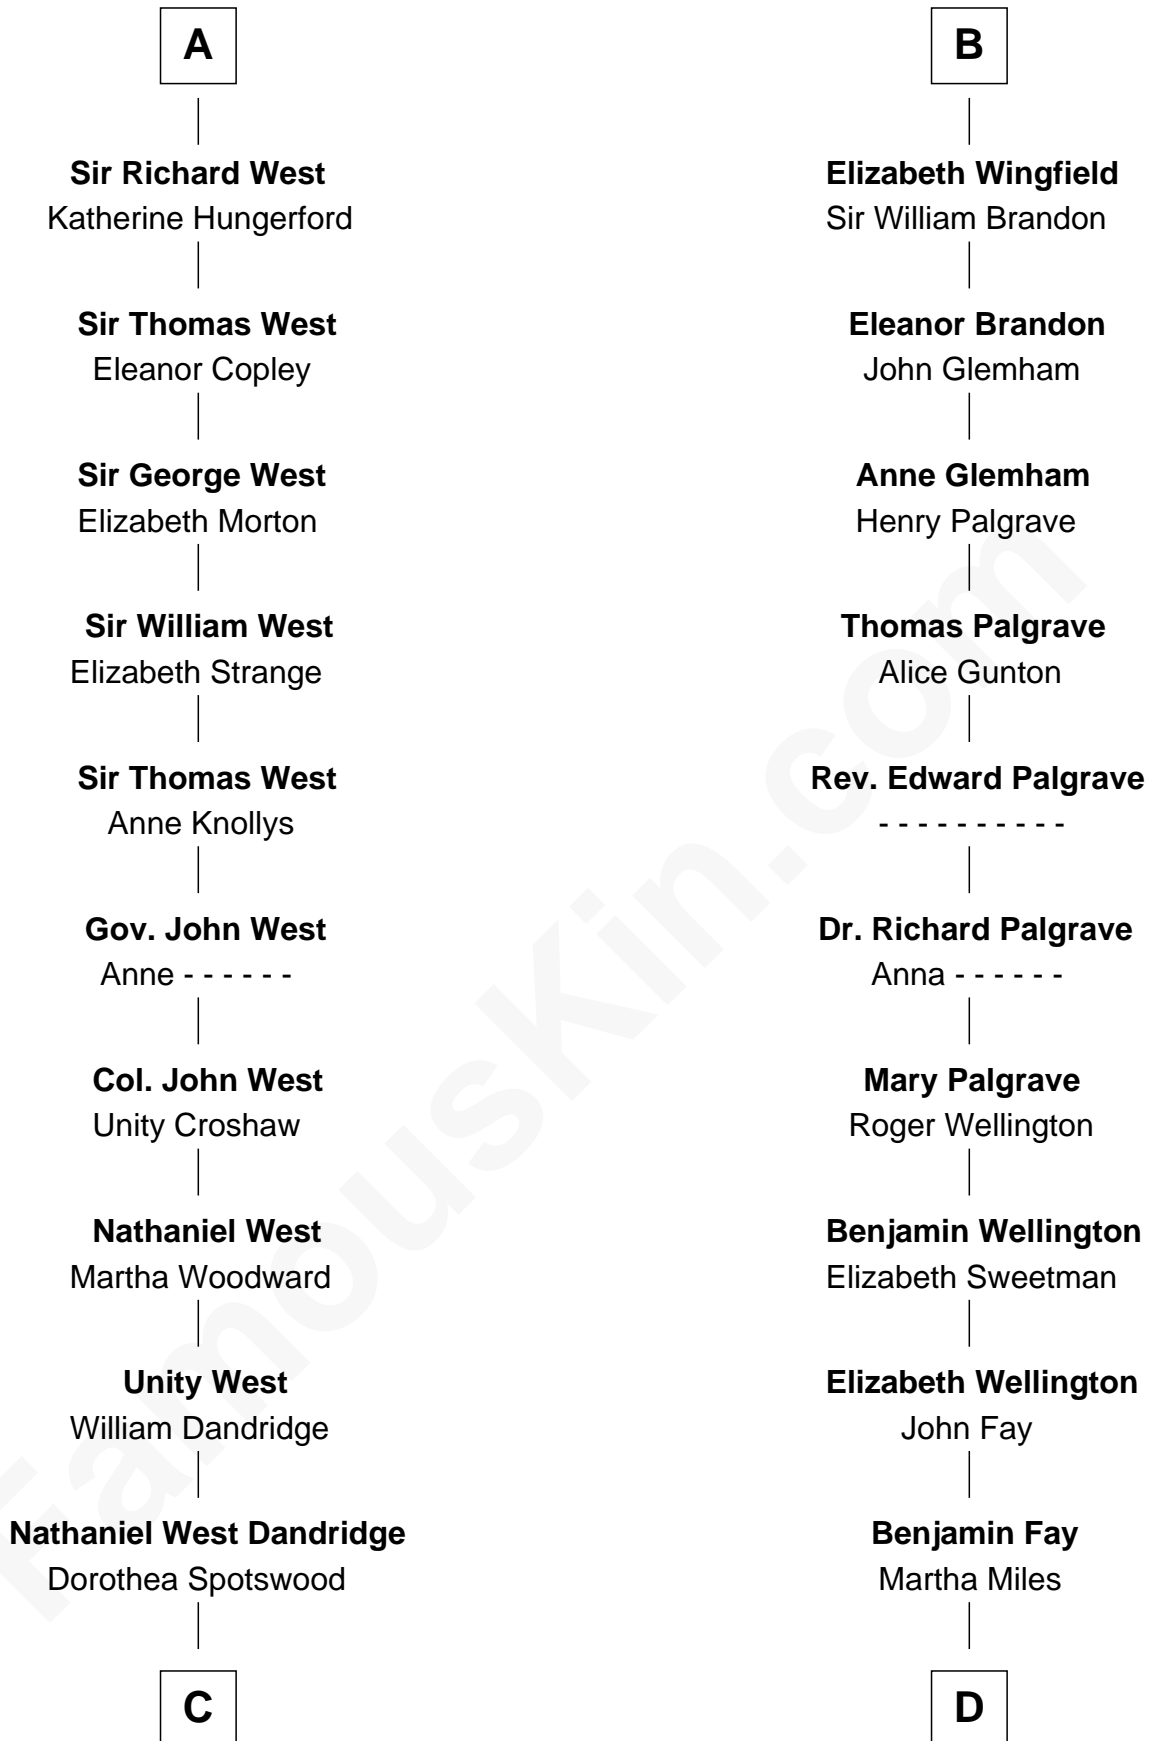

FamousKin.com

Relationship Chart of

Edith (Bolling) Wilson

First Lady of President Woodrow Wilson

18th cousin 3 times removed of

Eli Whitney

Inventor of the Cotton Gin

C

Martha Dandridge

Archibald Payne

Catherine Payne

Archibald Bolling

Archibald Bolling

Anne E. Wigginton

William Holcombe Bolling

Sarah Spiers White

Edith (Bolling) Wilson

First Lady of Woodrow Wilson

D

Elizabeth Fay

Eli Whitney

Eli Whitney

Inventor of the Cotton Gin

FamousKin.com