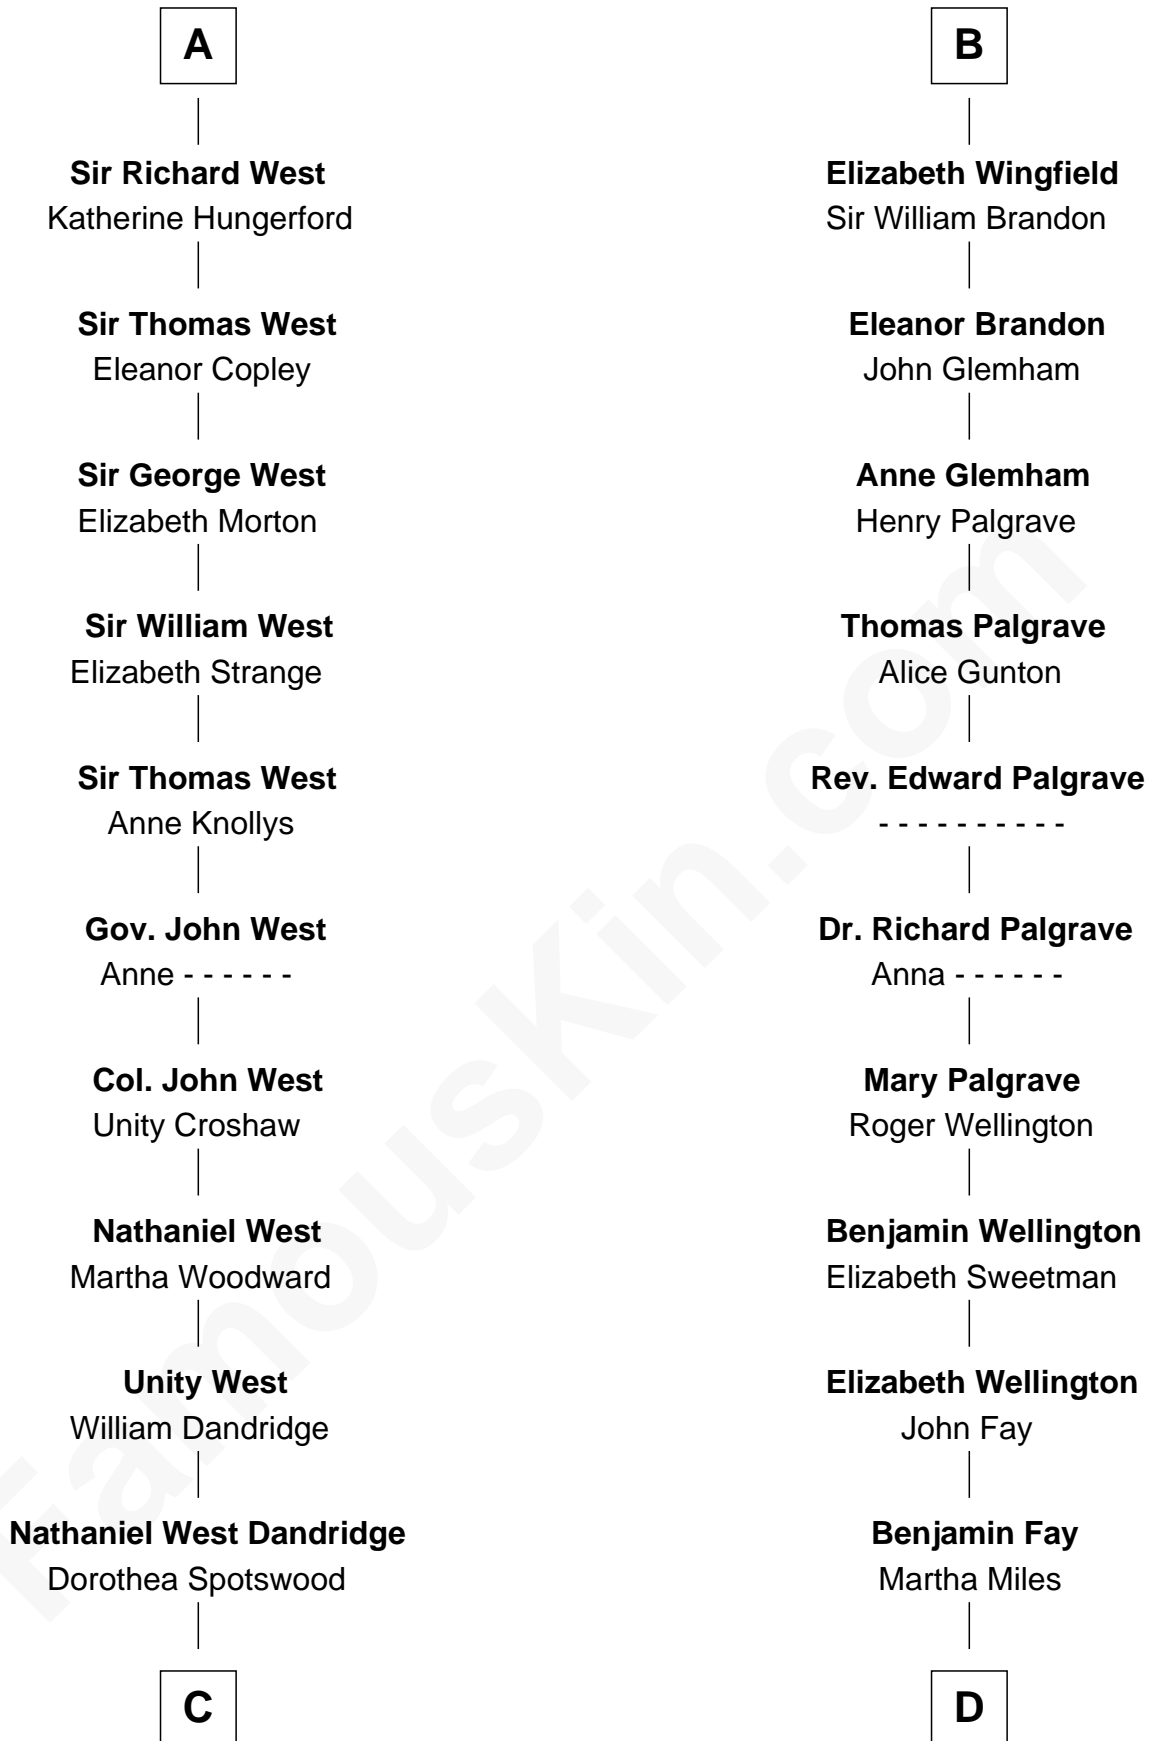

FamousKin.com

Relationship Chart of

Edith (Bolling) Wilson

First Lady of President Woodrow Wilson

18th cousin 3 times removed of

Eli Whitney

Inventor of the Cotton Gin

Gilbert de Clare

Joan of Lancaster

Eleanor Mowbray

Roger de la Warre

Joan de la Warre

Sir Thomas West

Sir Reynold West

Margaret Thorley

A

Elizabeth de Bohun

Sir Richard Fitzalan

Elizabeth Fitzalan

Sir Robert Goushill

Elizabeth Goushill

Sir Robert Wingfield

B

C

Martha Dandridge

Archibald Payne

Catherine Payne

Archibald Bolling

Archibald Bolling

Anne E. Wigginton

William Holcombe Bolling

Sarah Spiers White