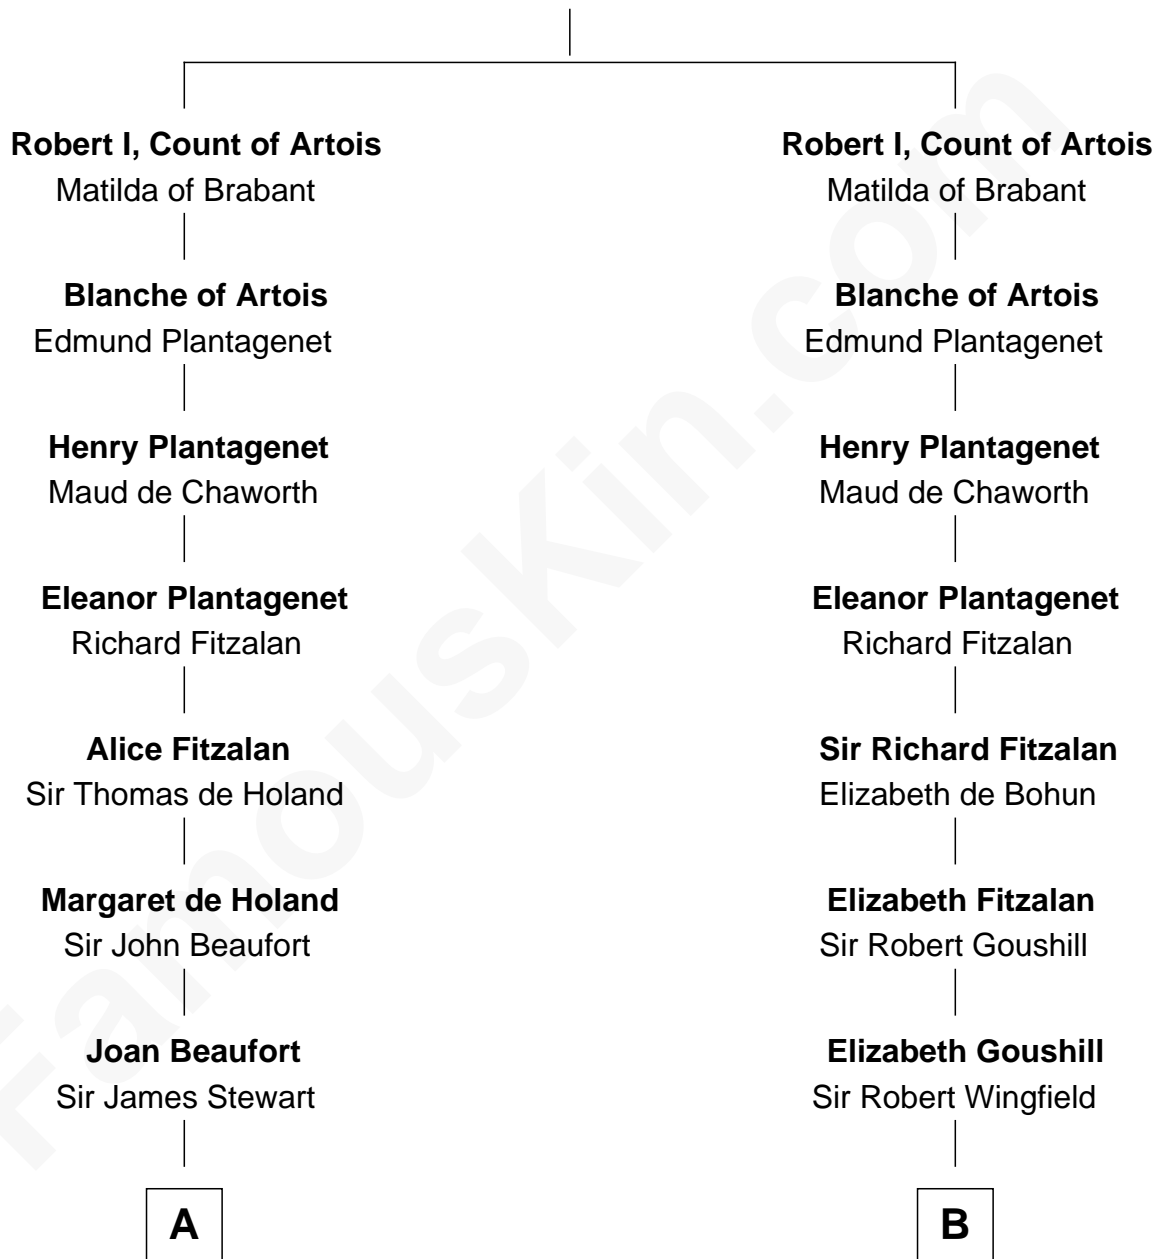

FamousKin.com

Relationship Chart of

Edith (Bolling) Wilson

First Lady of President Woodrow Wilson

18th cousin 2 times removed of

Eli Whitney

Inventor of the Cotton Gin

Louis VIII, King of France

Blanche of Castile

C

Catherine Payne
Archibald Bolling

Archibald Bolling
Anne E. Wigginton

William Holcombe Bolling
Sarah Spiers White

Edith (Bolling) Wilson
First Lady of Woodrow Wilson

D

Elizabeth Fay
Eli Whitney

Eli Whitney
Inventor of the Cotton Gin

FamousKin.com