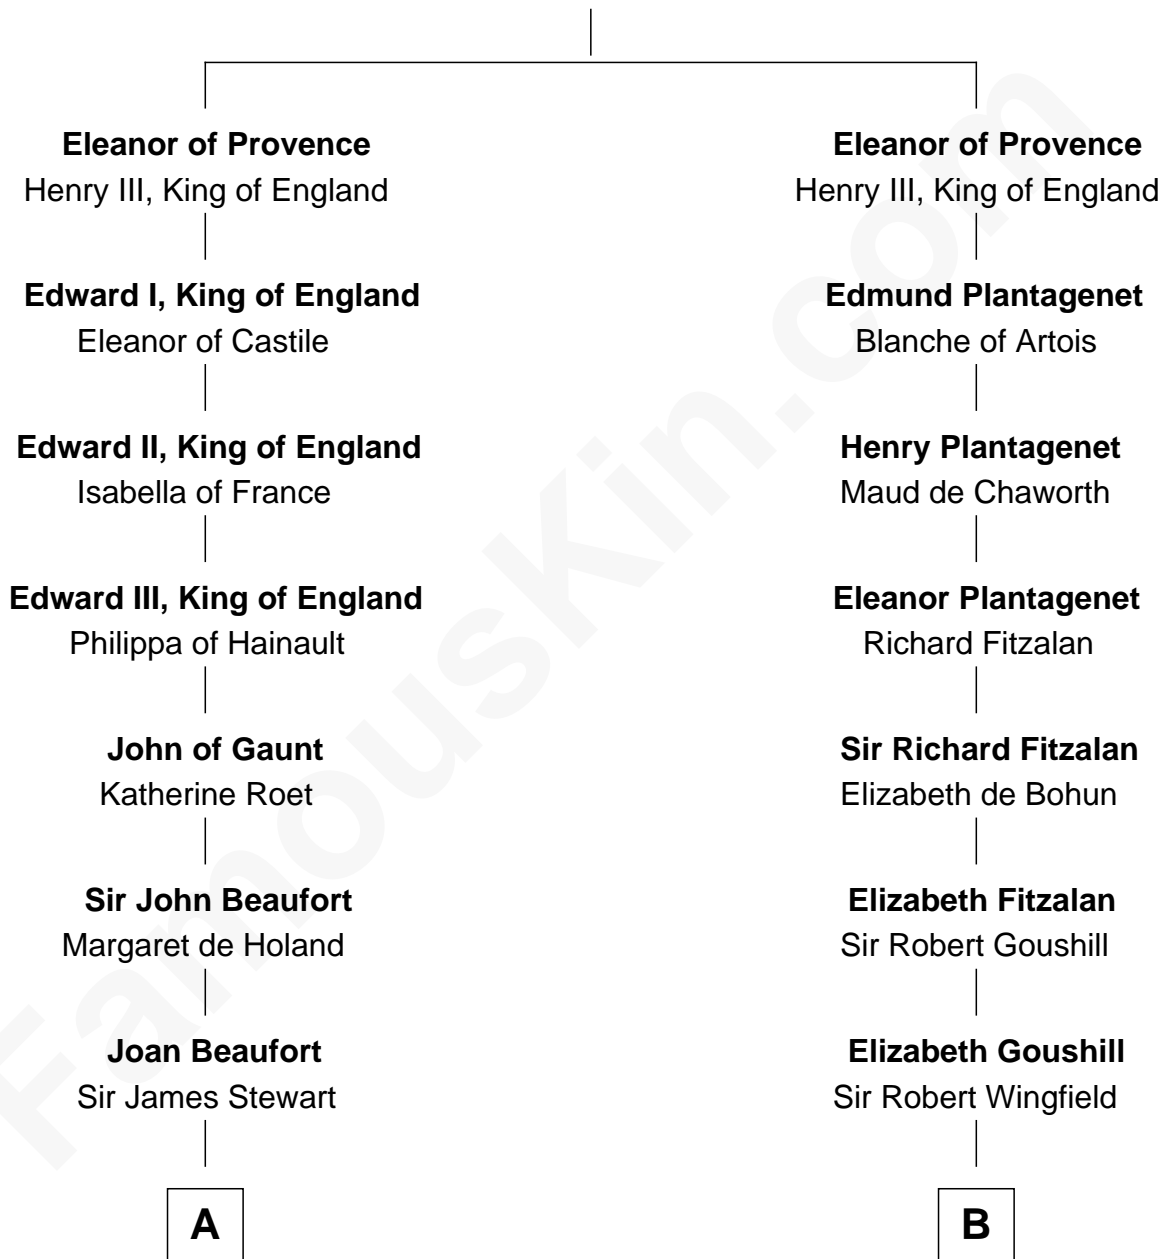

FamousKin.com

Relationship Chart of

Edith (Bolling) Wilson

First Lady of President Woodrow Wilson

18th cousin 2 times removed of

Eli Whitney

Inventor of the Cotton Gin

Ramon Berenguer IV of Provence

Beatrice of Savoy

C

Catherine Payne
Archibald Bolling

Archibald Bolling
Anne E. Wigginton

William Holcombe Bolling
Sarah Spiers White

Edith (Bolling) Wilson
First Lady of Woodrow Wilson

D

Elizabeth Fay
Eli Whitney

Eli Whitney
Inventor of the Cotton Gin

FamousKin.com