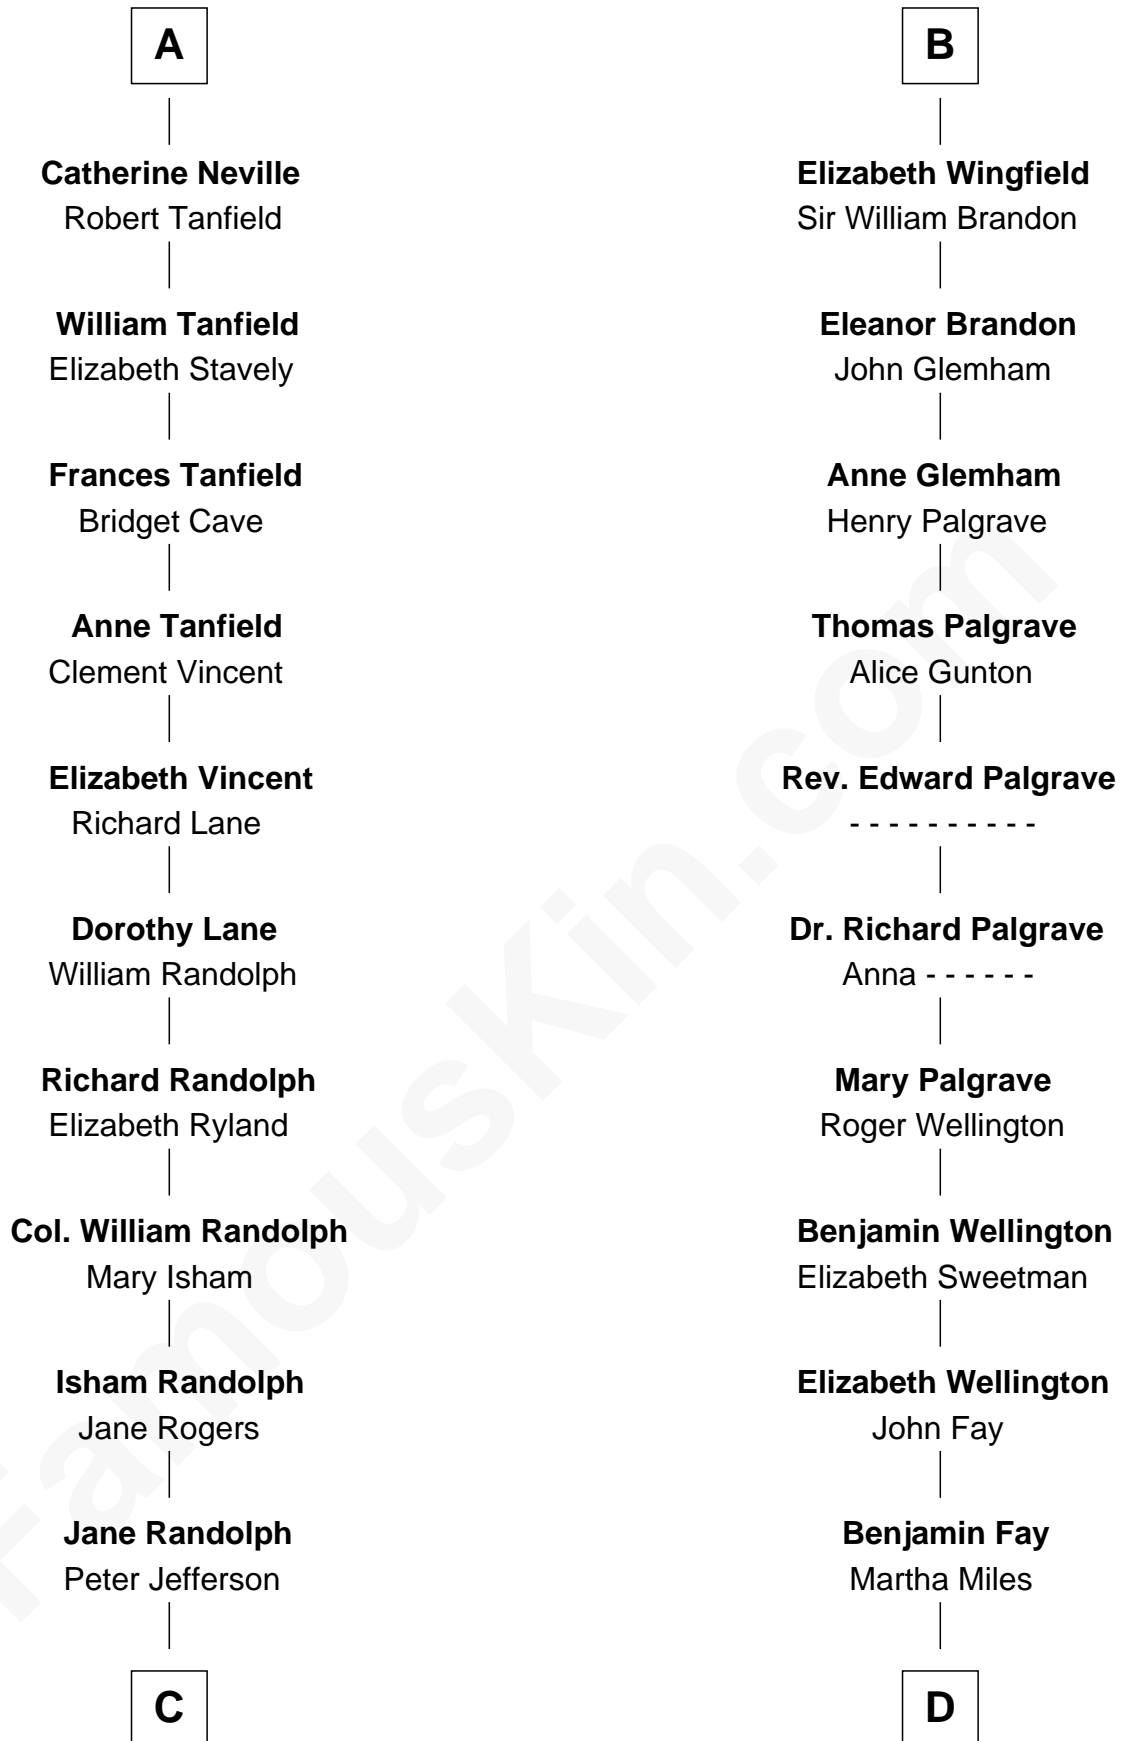

FamousKin.com

Relationship Chart of

Edith (Bolling) Wilson

First Lady of President Woodrow Wilson

18th cousin 3 times removed of

Eli Whitney

Inventor of the Cotton Gin

C

Mary Jefferson

John Bolling

Archibald Bolling

Catherine Payne

Archibald Bolling

Anne E. Wigginton

William Holcombe Bolling

Sarah Spiers White

Edith (Bolling) Wilson

First Lady of Woodrow Wilson

D

Elizabeth Fay

Eli Whitney

Eli Whitney

Inventor of the Cotton Gin

FamousKin.com