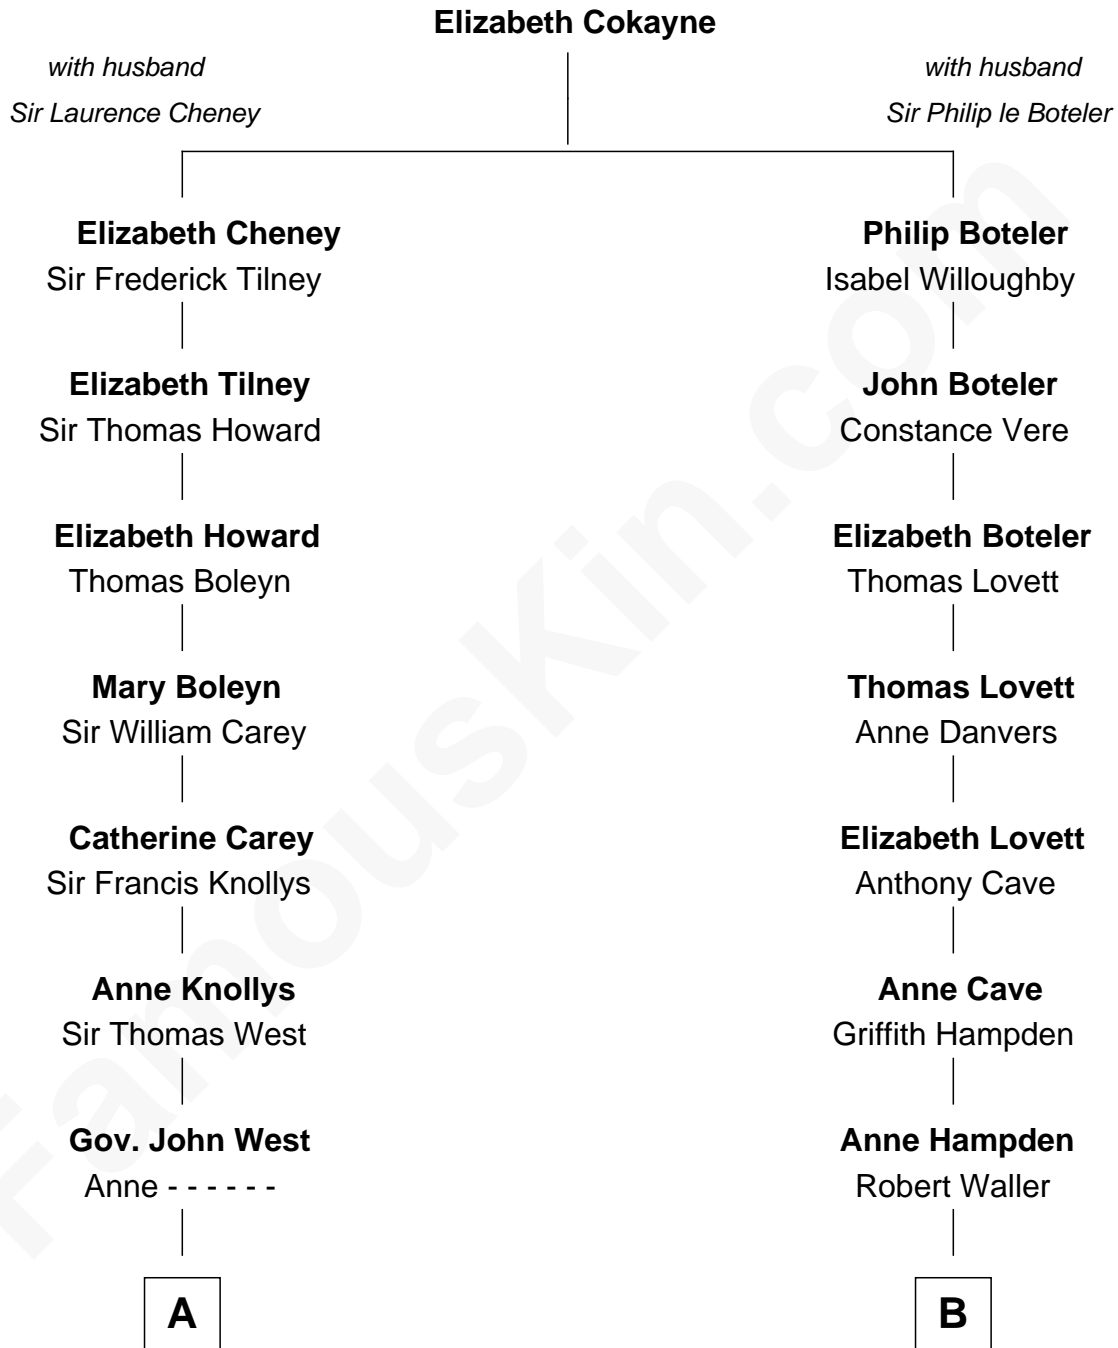

FamousKin.com

Relationship Chart of

Edith (Bolling) Wilson

First Lady of President Woodrow Wilson

15th cousin 5 times removed of

Cara Delevingne

Fashion Model and Movie Actress

C

Anne Margaret Faudel-Phillips

John Vincent Sheffield

Jane Armyne Sheffield

Sir Jocelyn Edward Greville Stevens

Pandora Anne Stevens

Charles Hamar Delevingne

Cara Delevingne

Model and Actress