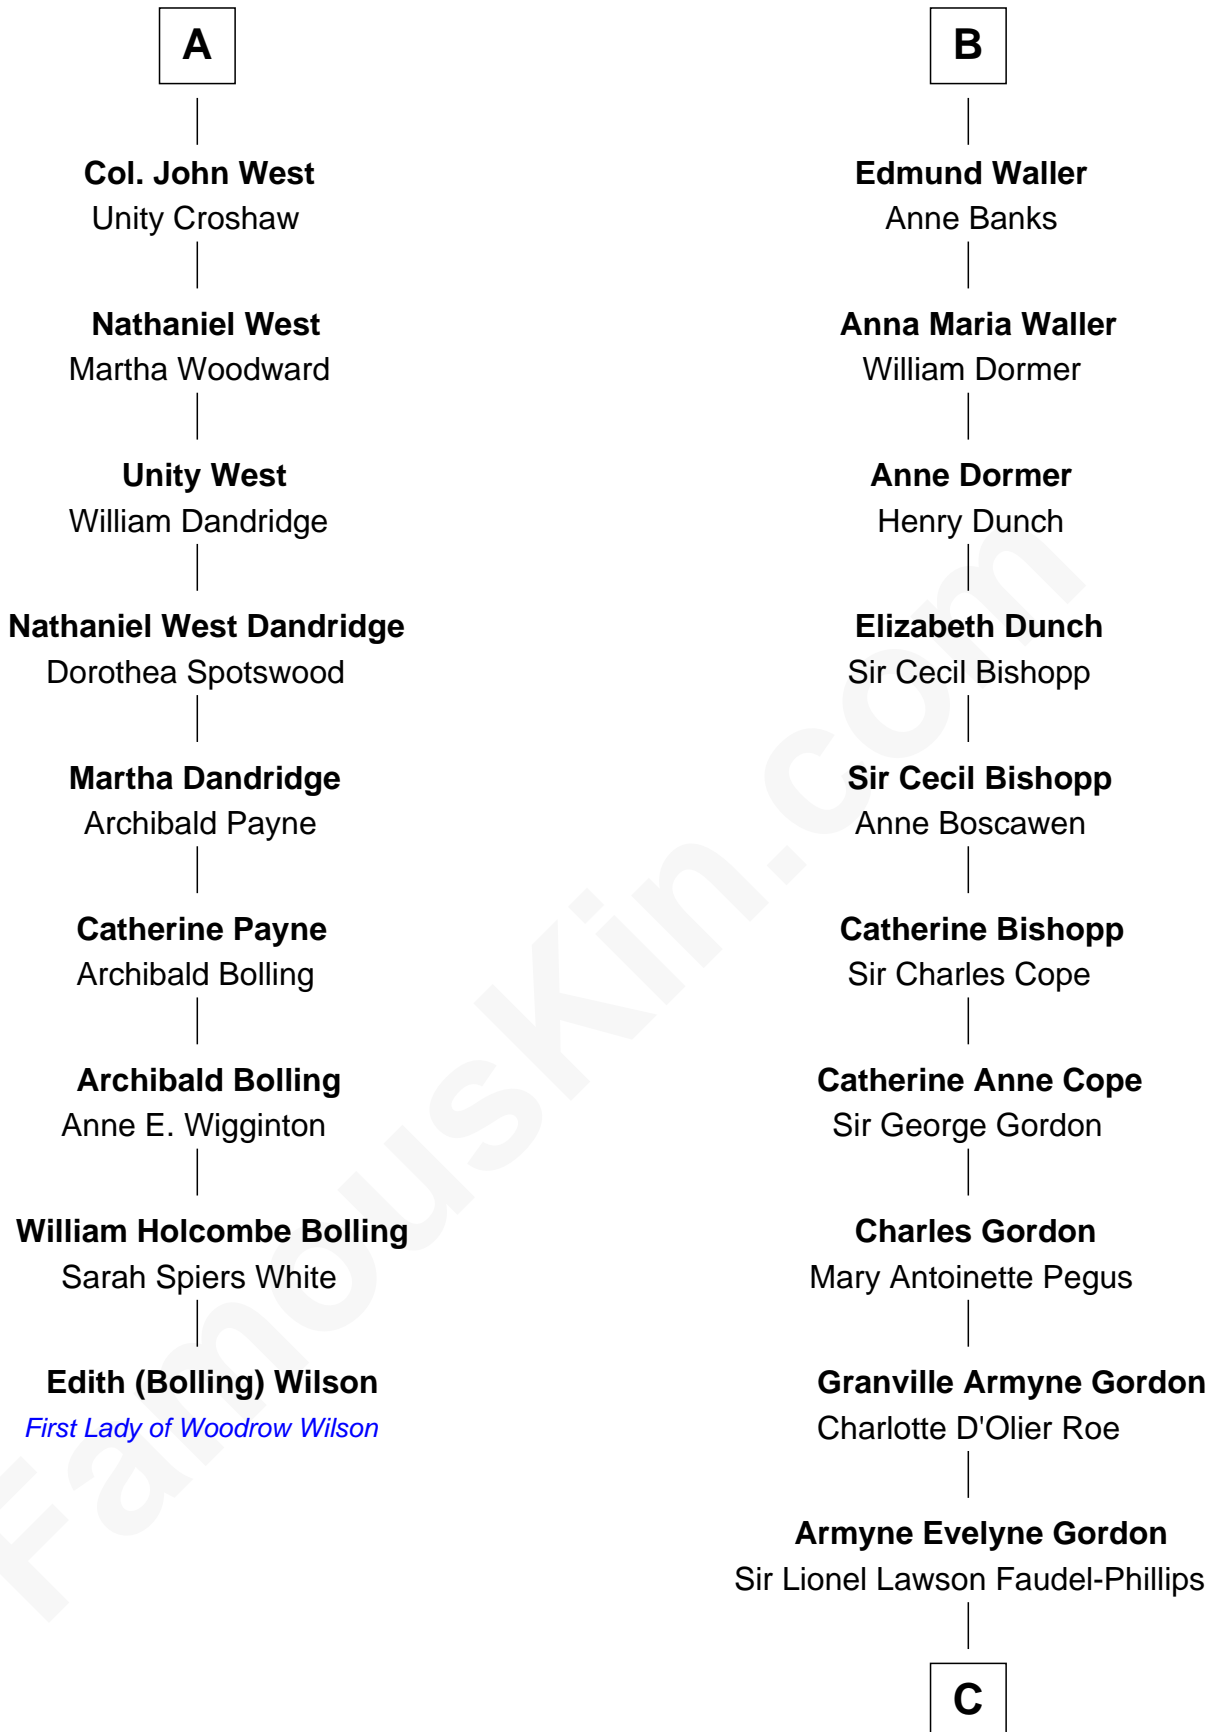

FamousKin.com

Relationship Chart of

Edith (Bolling) Wilson

First Lady of President Woodrow Wilson

15th cousin 5 times removed of

Cara Delevingne

Fashion Model and Movie Actress

C

Anne Margaret Faudel-Phillips

John Vincent Sheffield

Jane Armyne Sheffield

Sir Jocelyn Edward Greville Stevens

Pandora Anne Stevens

Charles Hamar Delevingne

Cara Delevingne

Model and Actress