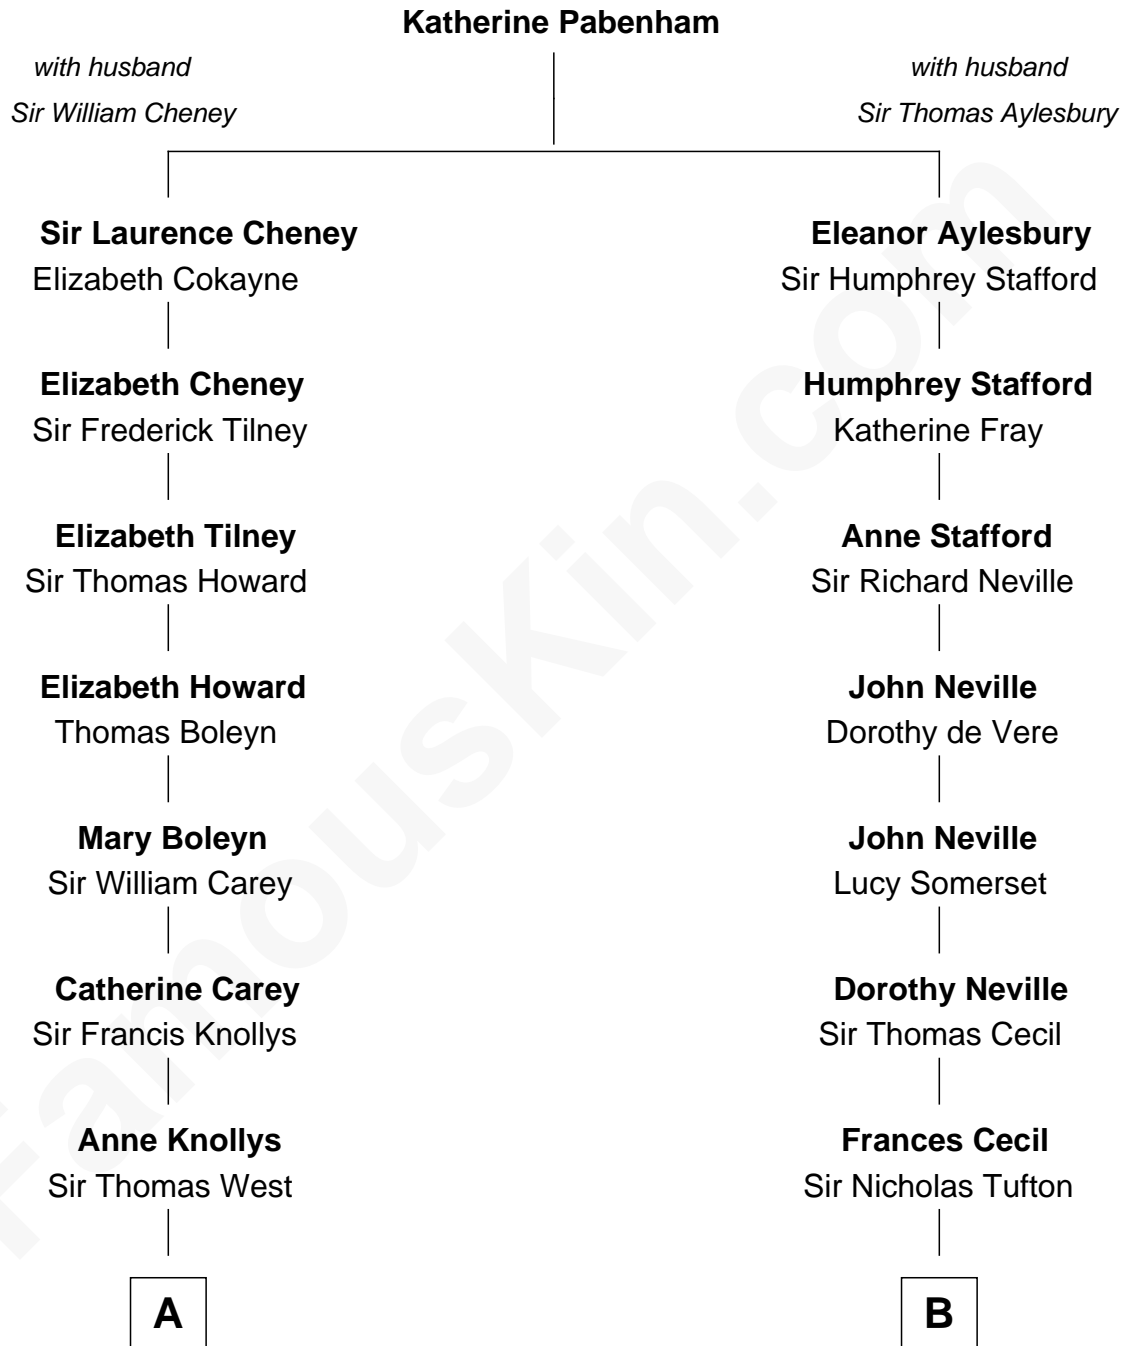

FamousKin.com

Relationship Chart of

Edith (Bolling) Wilson

First Lady of President Woodrow Wilson

16th cousin 3 times removed of

Cara Delevingne

Fashion Model and Movie Actress

C

Jane Armyne Sheffield
Sir Jocelyn Edward Greville Stevens

Pandora Anne Stevens
Charles Hamar Delevingne

Cara Delevingne
Model and Actress