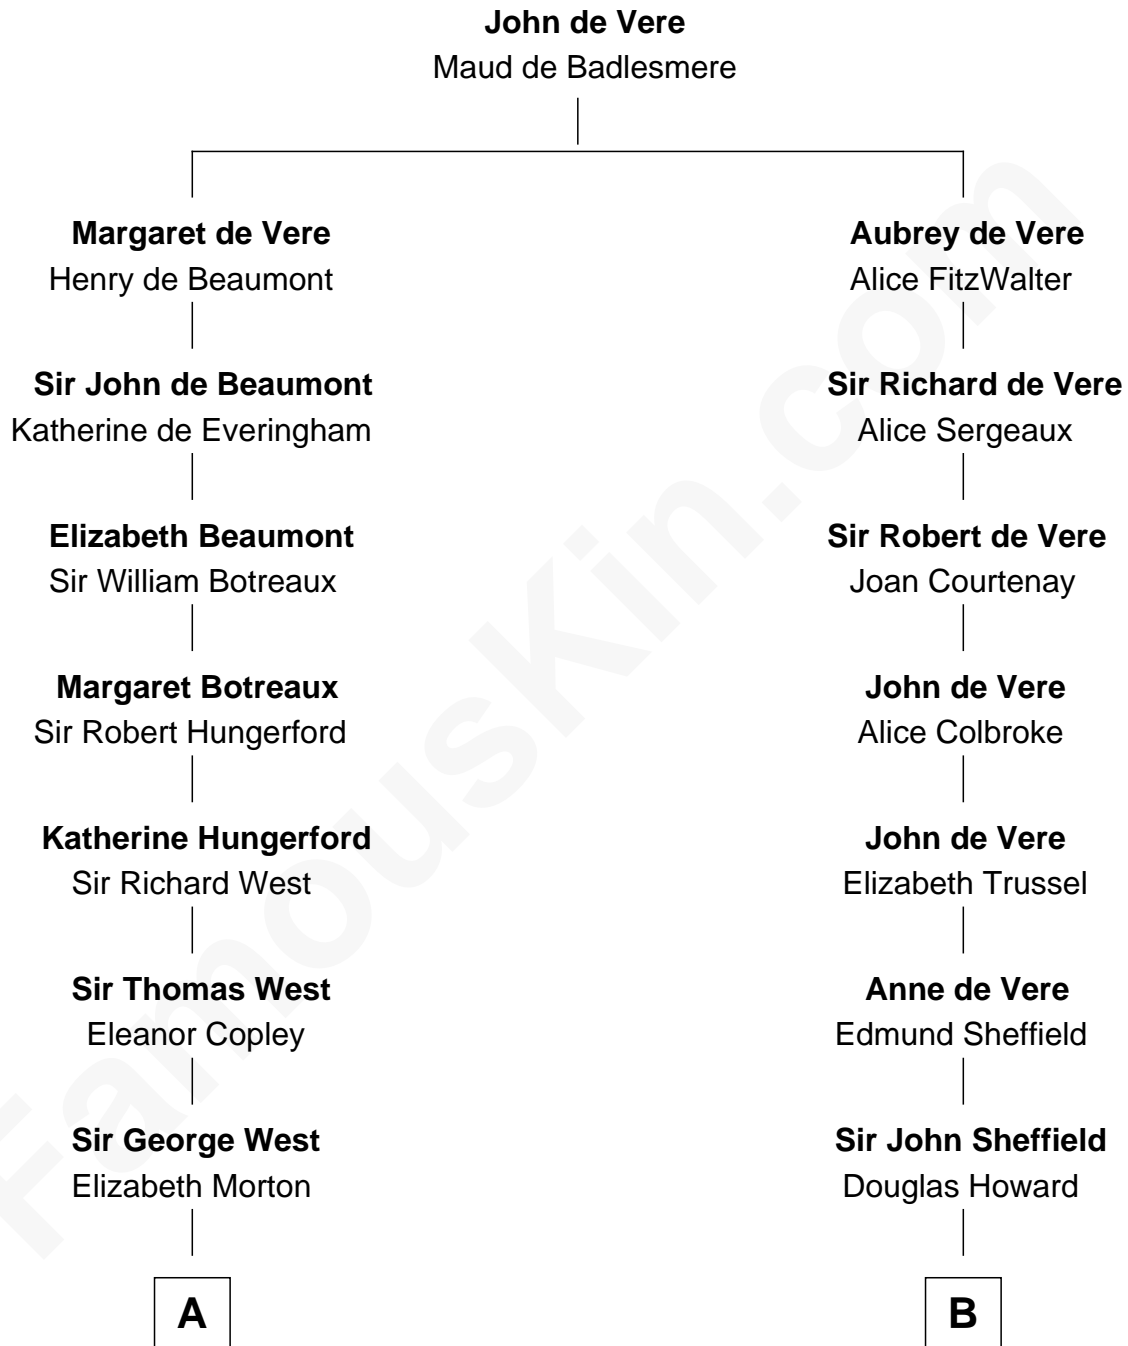

FamousKin.com

Relationship Chart of

Edith (Bolling) Wilson

First Lady of President Woodrow Wilson

18th cousin 1 time removed of

Cara Delevingne

Fashion Model and Movie Actress

C

William Holcombe Bolling

Sarah Spiers White

Edith (Bolling) Wilson

First Lady of Woodrow Wilson

D

Jane Armyne Sheffield

Sir Jocelyn Edward Greville Stevens

Pandora Anne Stevens