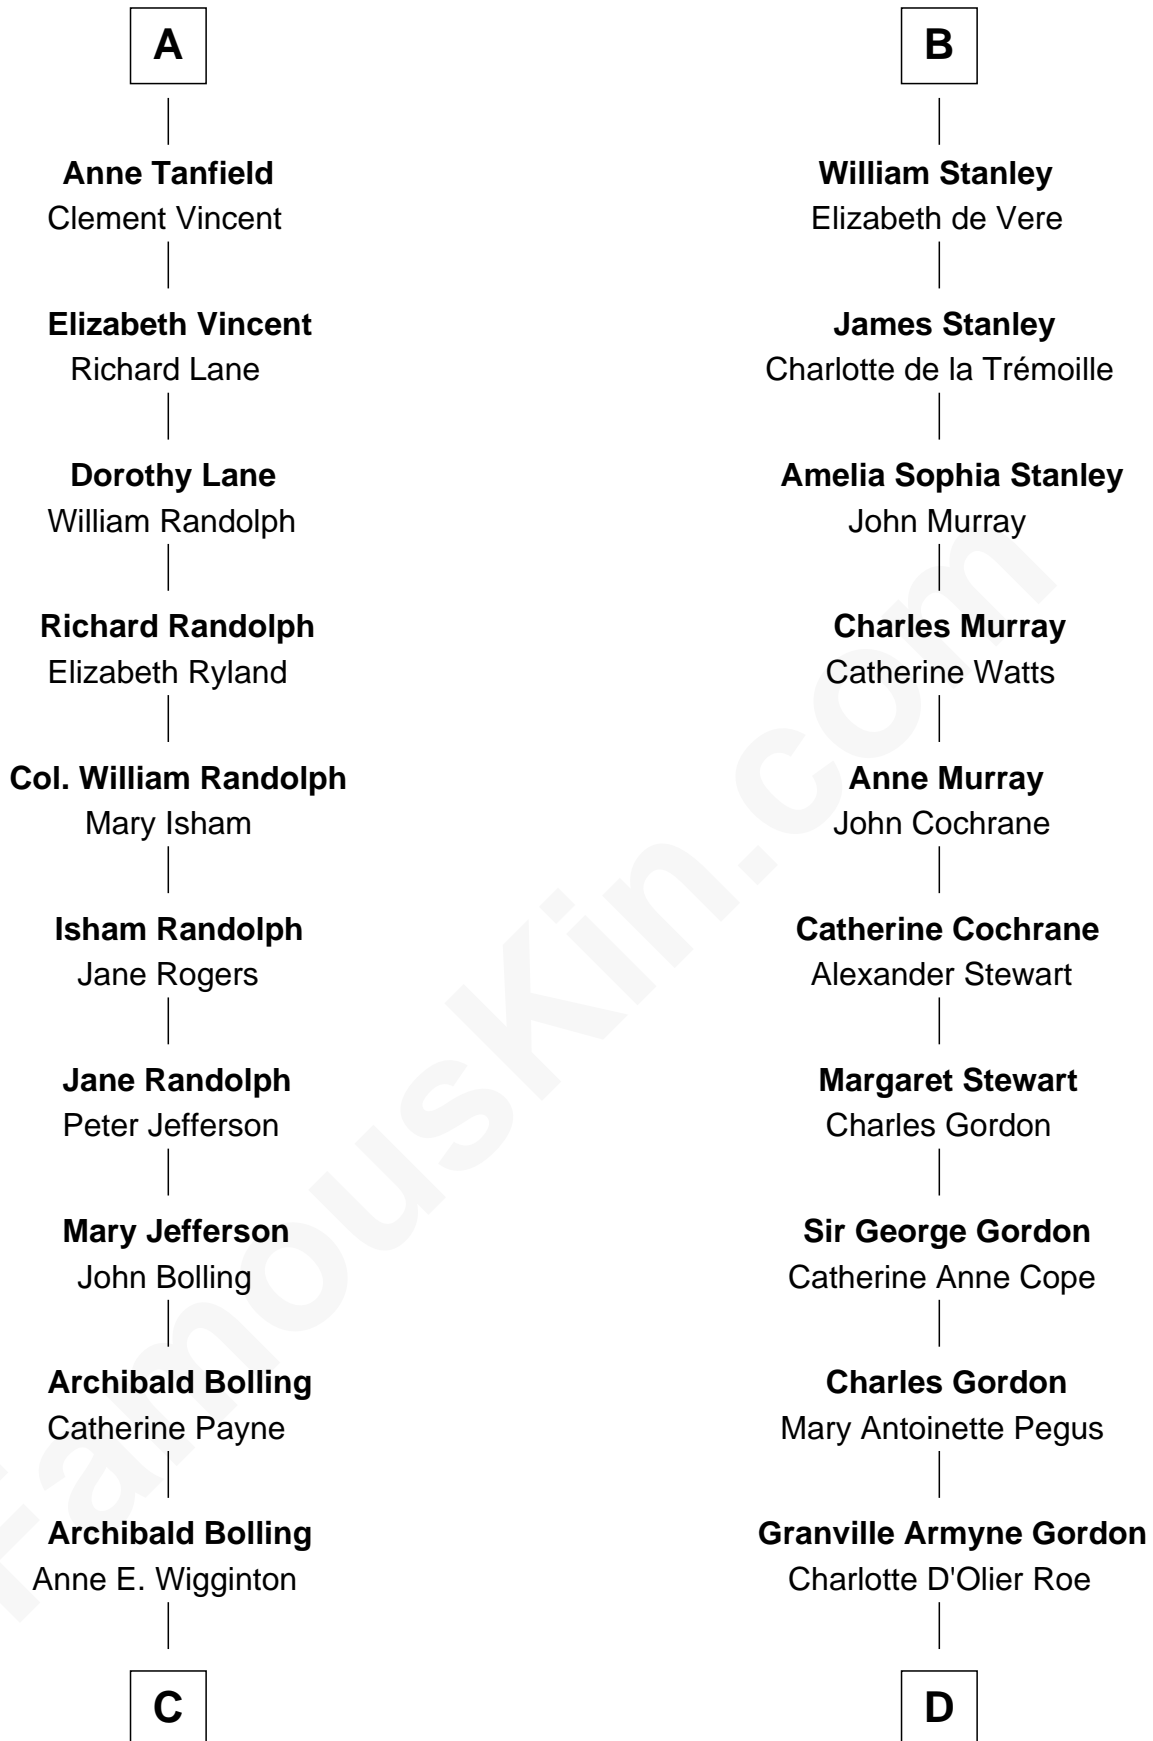

FamousKin.com

Relationship Chart of

Edith (Bolling) Wilson

First Lady of President Woodrow Wilson

18th cousin 3 times removed of

Cara Delevingne

Fashion Model and Movie Actress

C

William Holcombe Bolling

Sarah Spiers White

Edith (Bolling) Wilson

First Lady of Woodrow Wilson

D

Armyne Evelyne Gordon

Sir Lionel Lawson Faudel-Phillips

Anne Margaret Faudel-Phillips