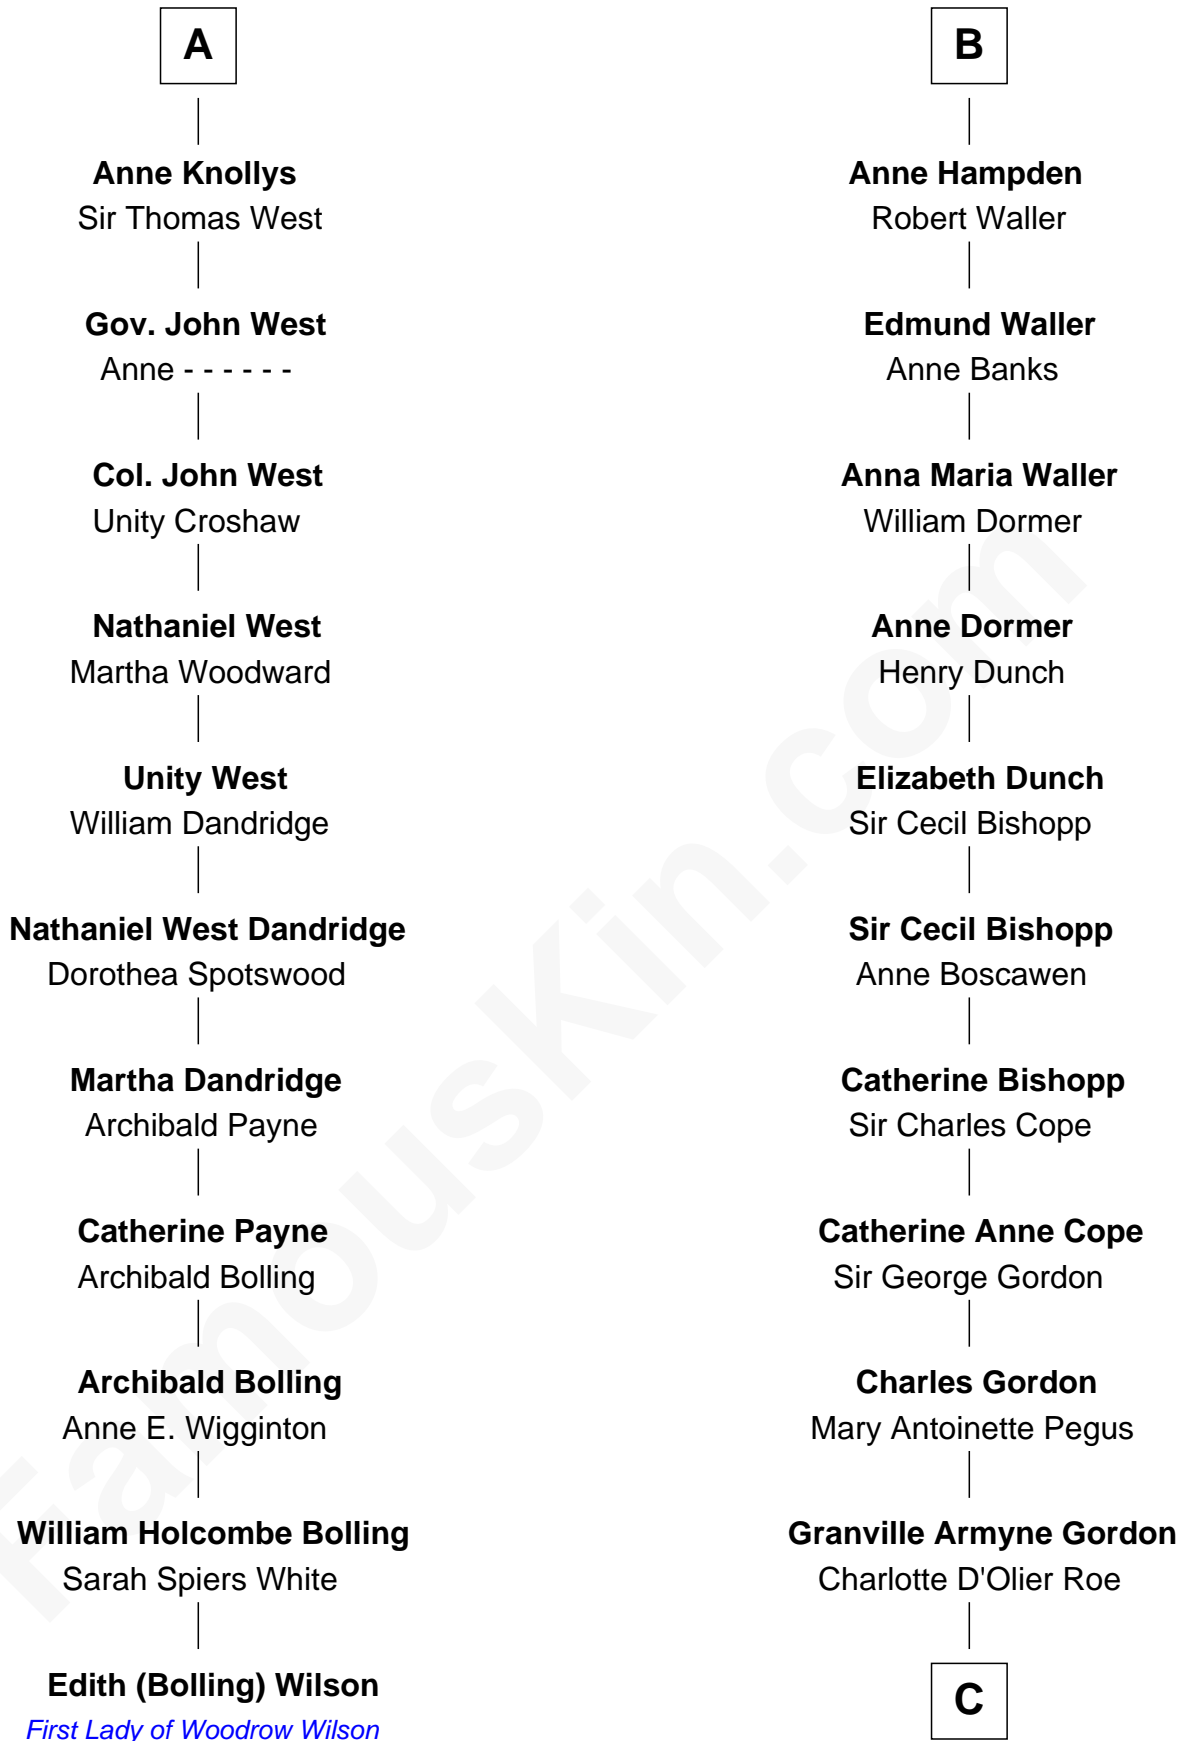

FamousKin.com

Relationship Chart of

Edith (Bolling) Wilson

First Lady of President Woodrow Wilson

17th cousin 4 times removed of

Cara Delevingne

Fashion Model and Movie Actress

John de Welles

Maud de Roos

C

Armyne Evelyne Gordon

Sir Lionel Lawson Faudel-Phillips

Anne Margaret Faudel-Phillips

John Vincent Sheffield

Jane Armyne Sheffield

Sir Jocelyn Edward Greville Stevens