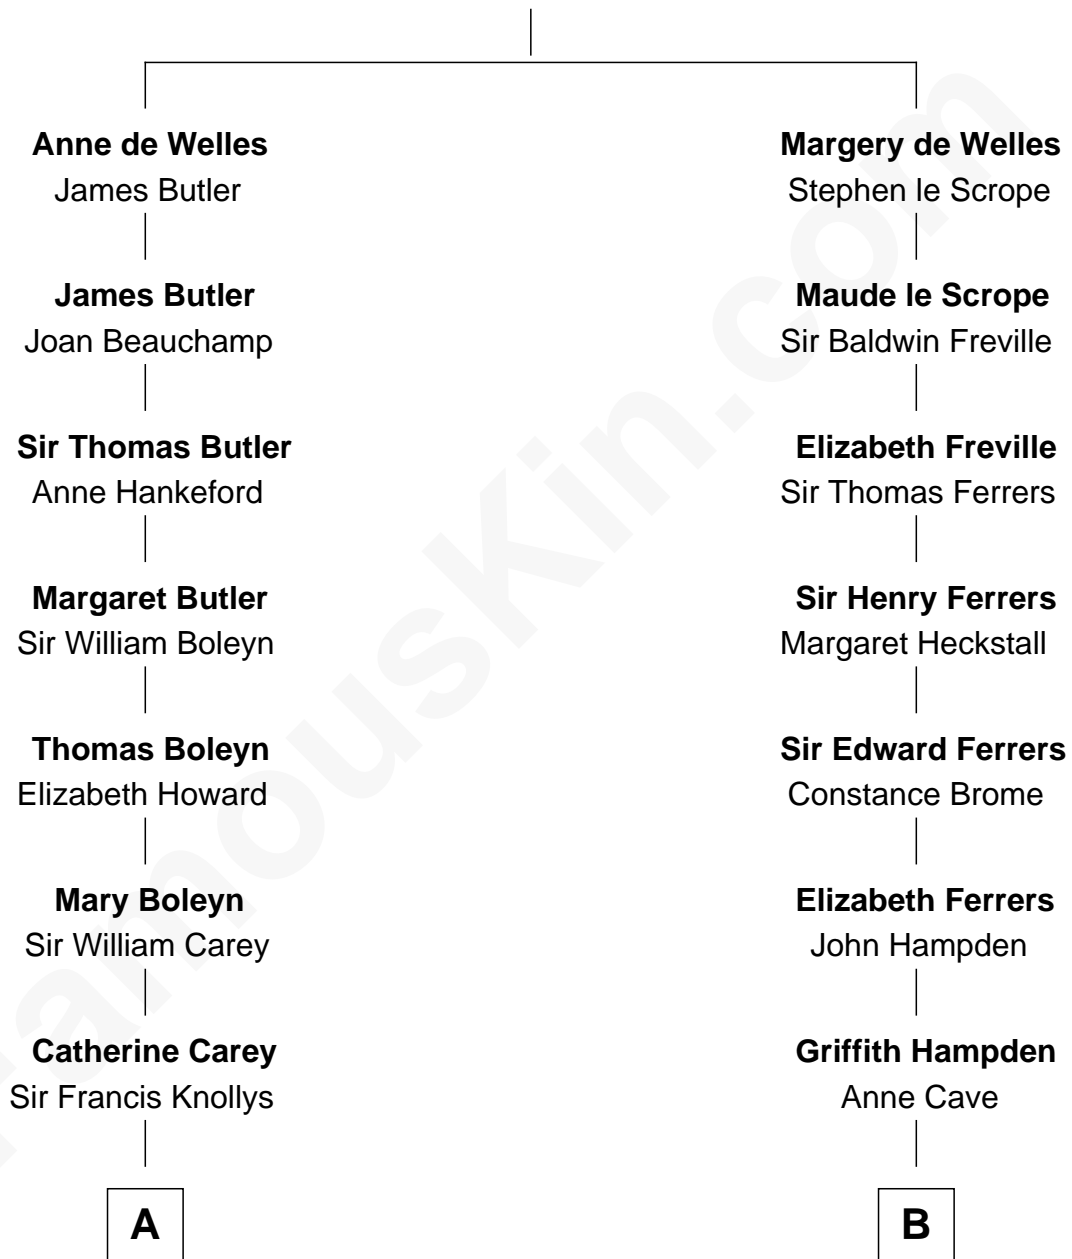

FamousKin.com

Relationship Chart of

Edith (Bolling) Wilson

First Lady of President Woodrow Wilson

17th cousin 4 times removed of

Cara Delevingne

Fashion Model and Movie Actress

John de Welles

Maud de Roos

C

Armyne Evelyne Gordon

Sir Lionel Lawson Faudel-Phillips

Anne Margaret Faudel-Phillips

John Vincent Sheffield

Jane Armyne Sheffield

Sir Jocelyn Edward Greville Stevens