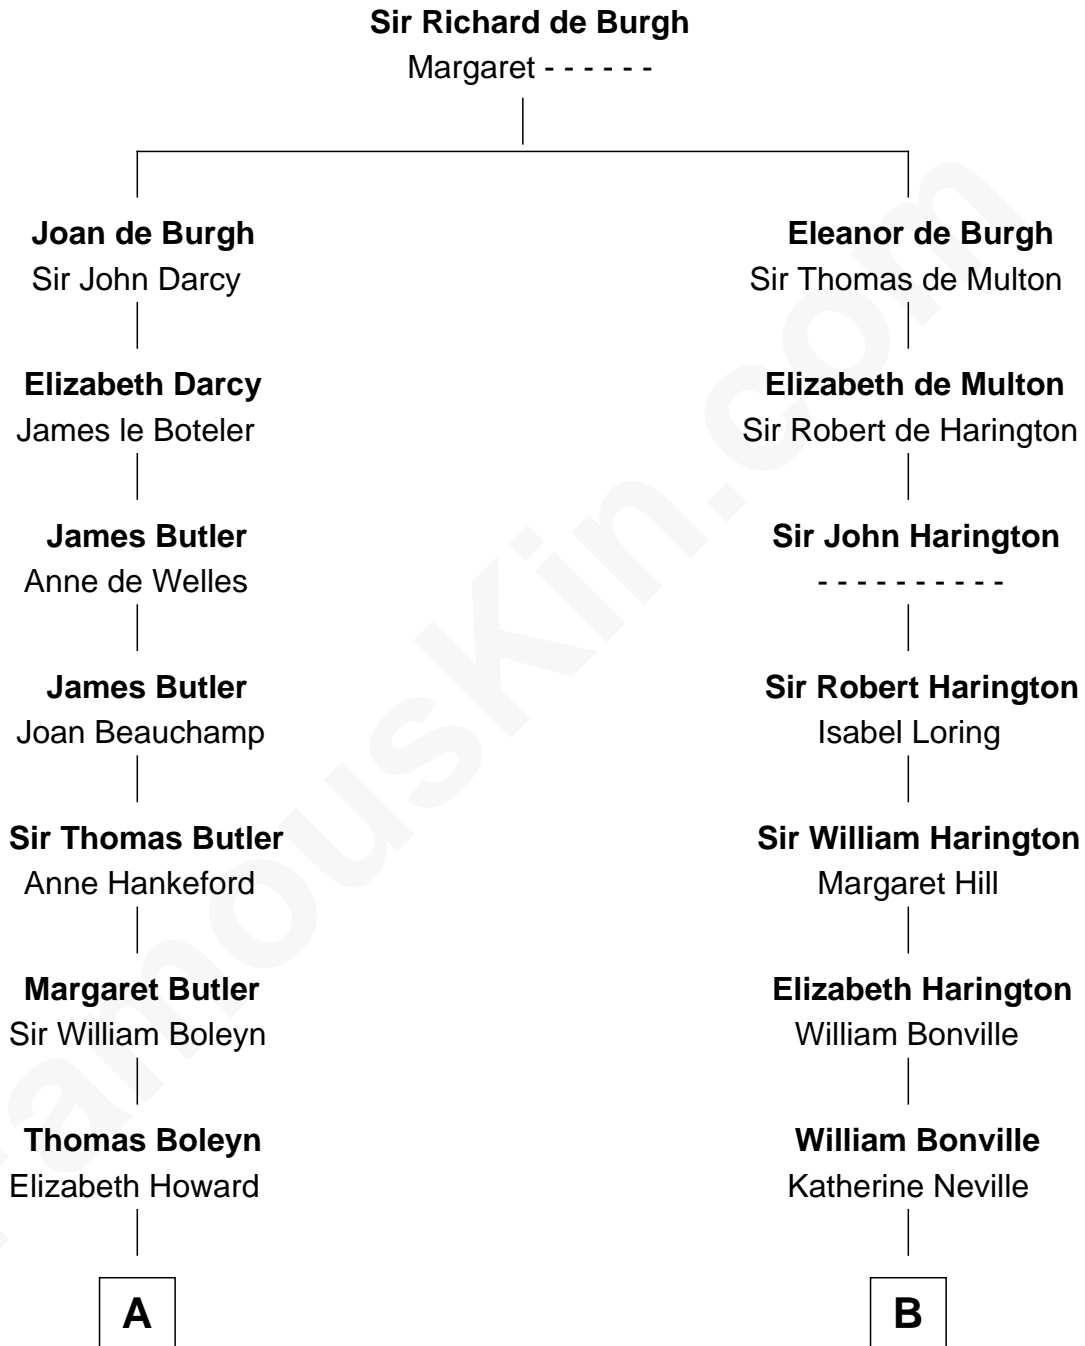

FamousKin.com

Relationship Chart of

Edith (Bolling) Wilson

First Lady of President Woodrow Wilson

19th cousin 1 time removed of

Dr. H. H. Holmes

Serial Killer aka "Devil in the White City"

C

Archibald Bolling

Anne E. Wigginton

William Holcombe Bolling

Sarah Spiers White

Edith (Bolling) Wilson

First Lady of Woodrow Wilson

D

Samuel Mudgett

Mary Morrill

Scribner Mudgett

Nancy Prescott

Levi Horton Mudgett

Theodate Page Price

Dr. H. H. Holmes

Serial Killer Dr. H. H. Holmes