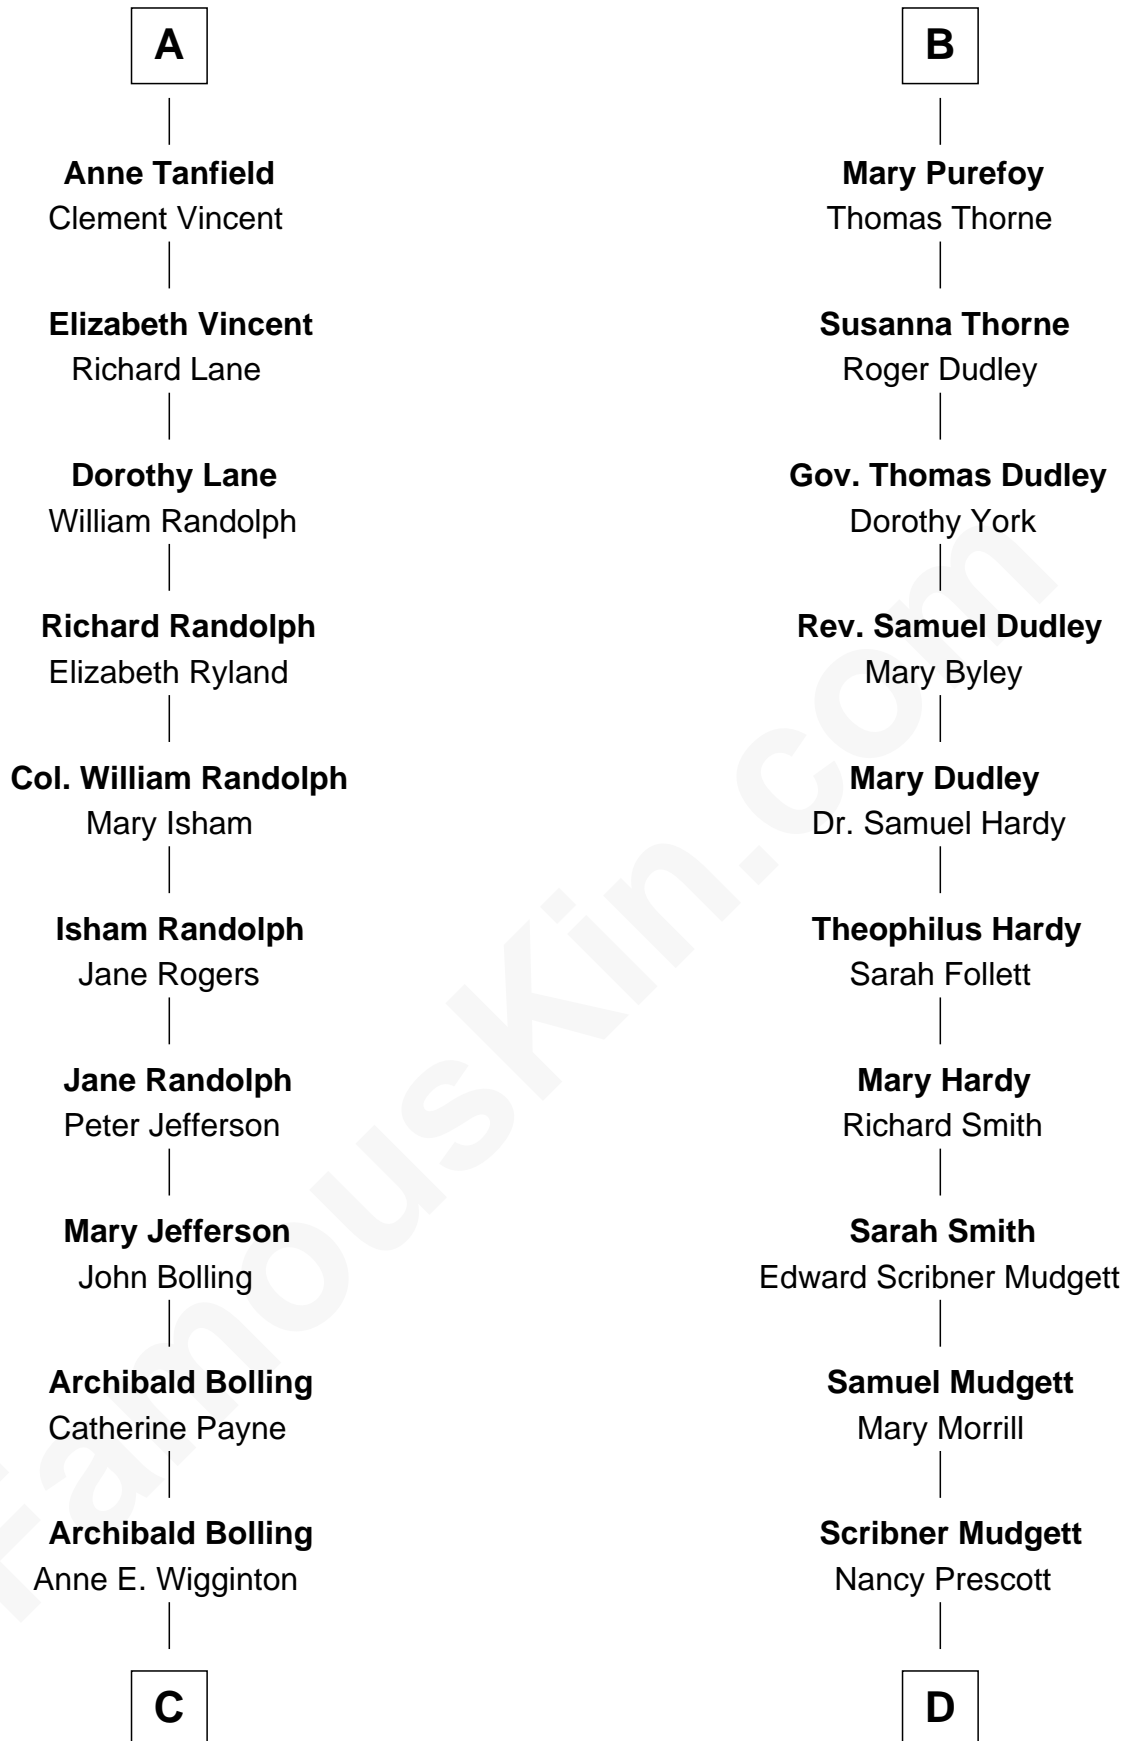

FamousKin.com

Relationship Chart of

Edith (Bolling) Wilson

First Lady of President Woodrow Wilson

18th cousin of

Dr. H. H. Holmes

Serial Killer aka "Devil in the White City"

Sir John Howard

Alice de Bois

Sir Robert Howard

Margaret de Scales

Sir John Howard

Alice Tendring

Sir Robert Howard

Margaret Mowbray

Katherine Howard

Isabel Brome

John Denton

Alice Denton

Nicholas Purefoy

Edward Purefoy

Anne Fettiplace

B

C

William Holcombe Bolling

Sarah Spiers White

Edith (Bolling) Wilson

First Lady of Woodrow Wilson

D

Levi Horton Mudgett

Theodate Page Price

Dr. H. H. Holmes