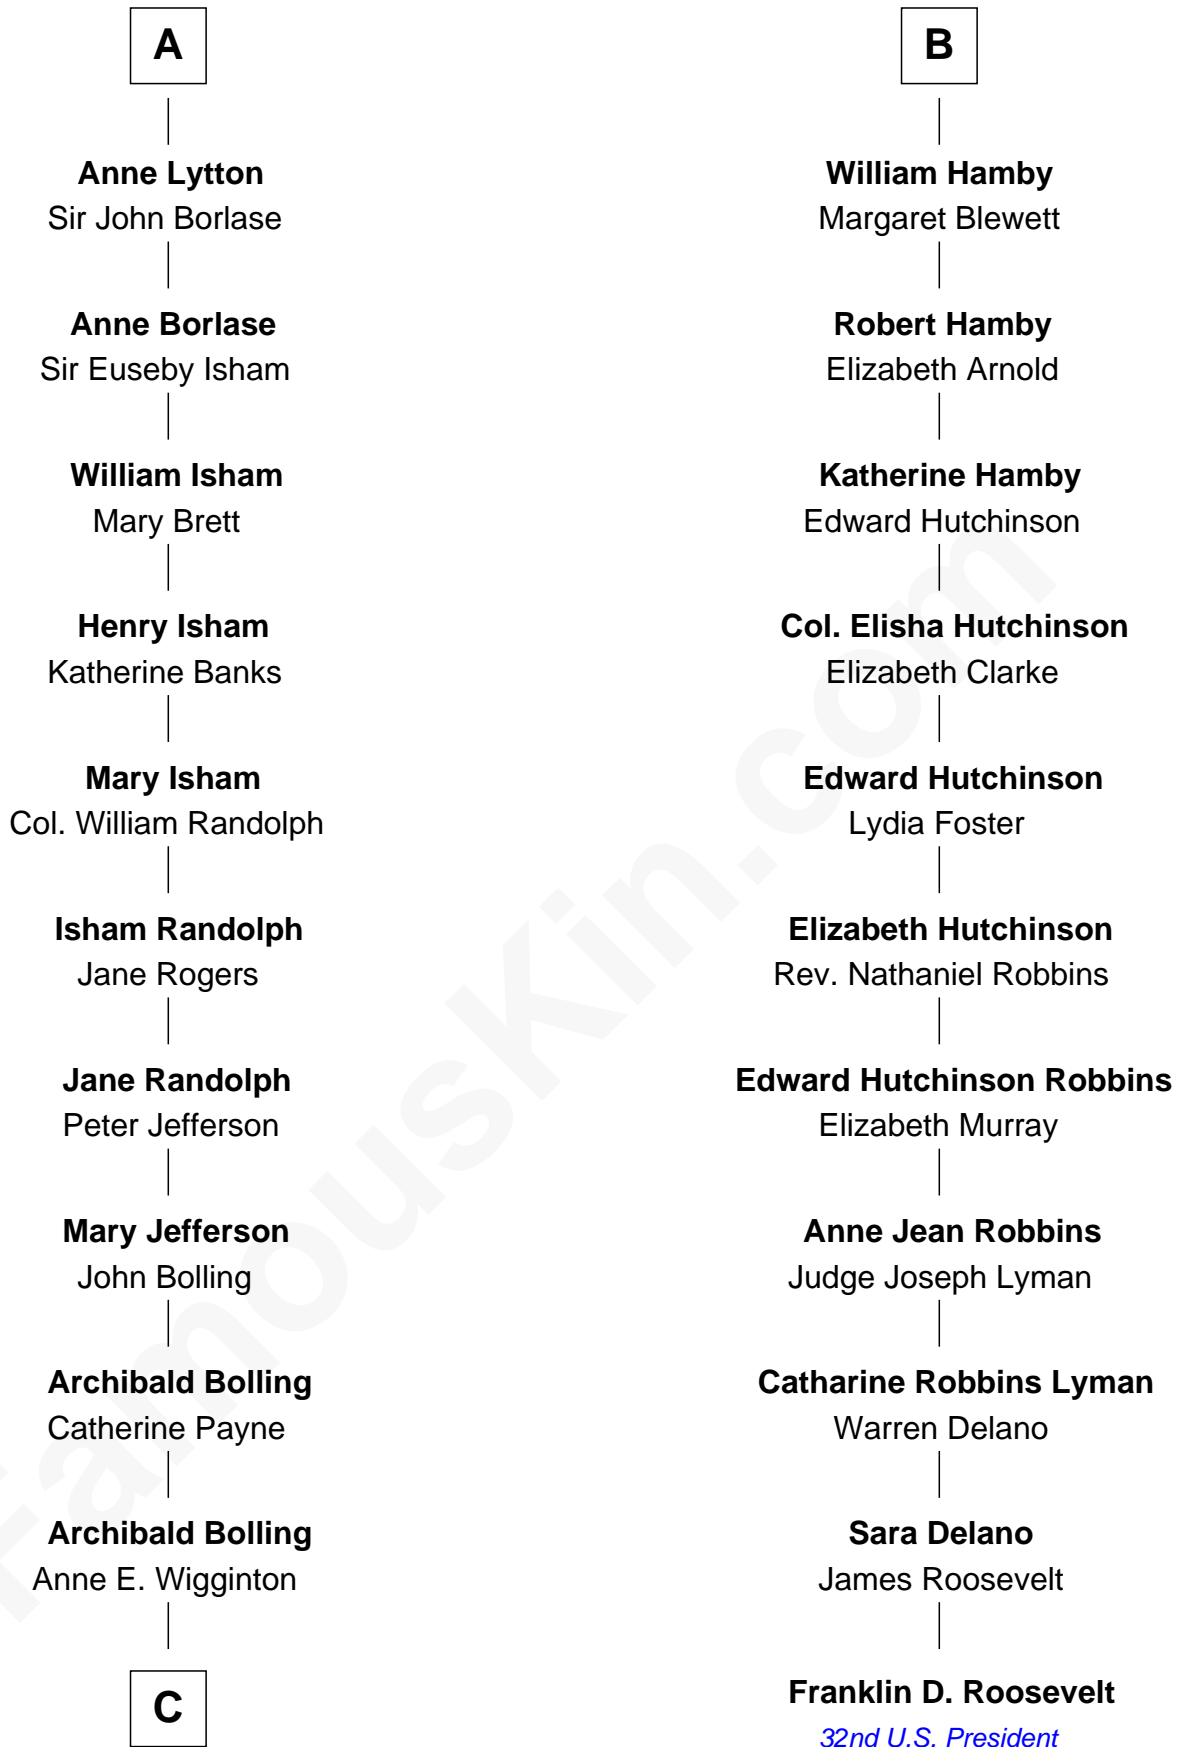

FamousKin.com

Relationship Chart of

Edith (Bolling) Wilson

First Lady of President Woodrow Wilson

17th cousin 1 time removed of

Franklin D. Roosevelt

32nd U.S. President

Sir Philip le Despencer

Elizabeth Hilton

Richard Thimbleby

Anne Thimbleby

John Booth

Eleanor Booth

Edward Hamby

B

C