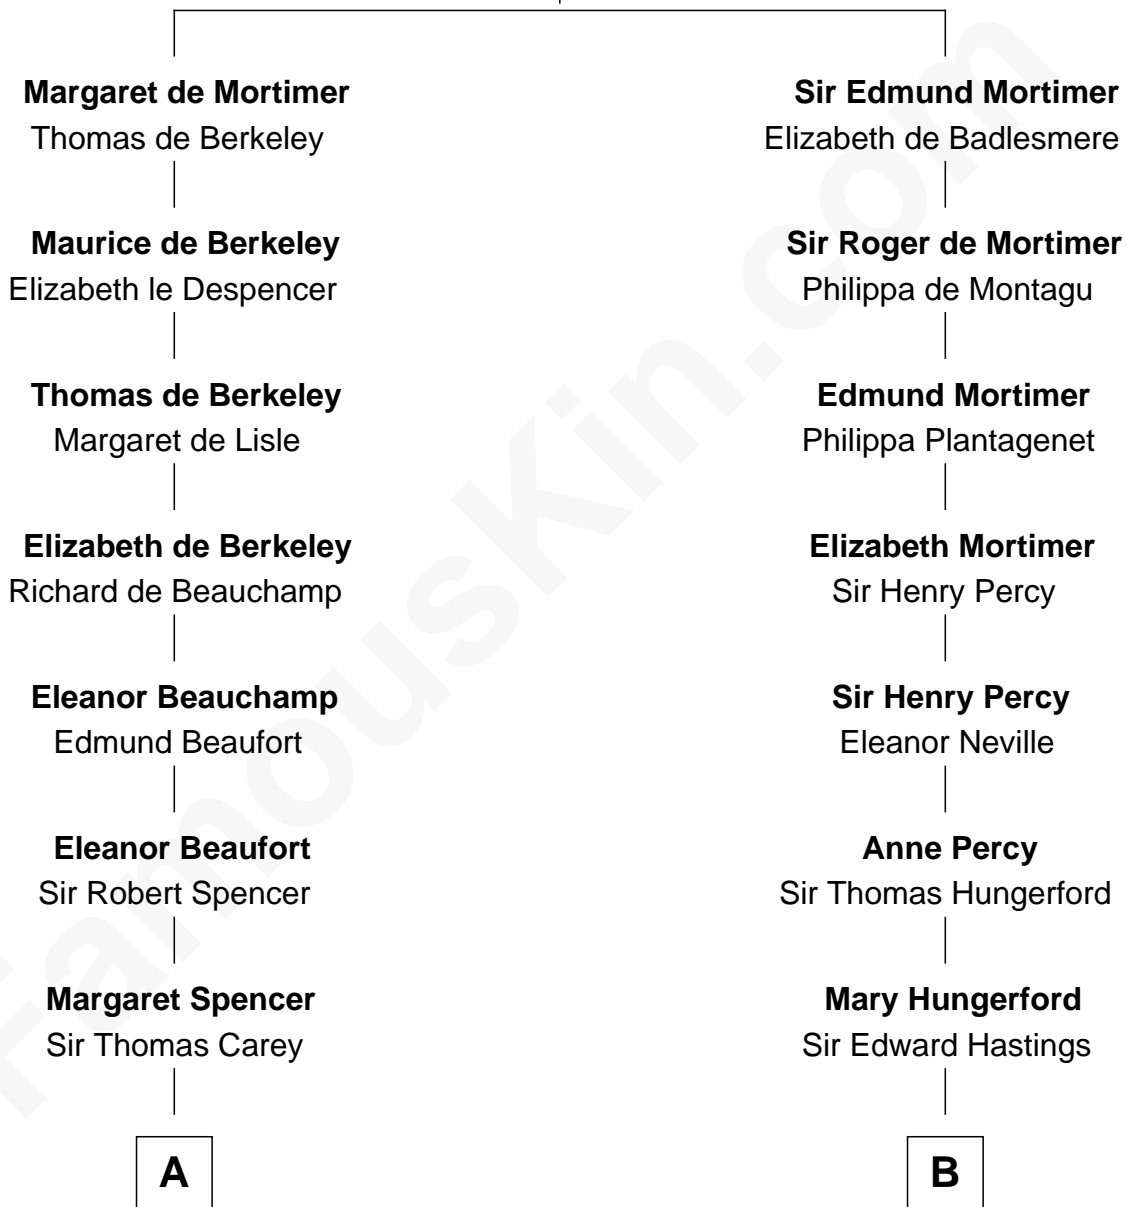

## Relationship Chart of

### Edith (Bolling) Wilson

*First Lady of President Woodrow Wilson*

19th cousin 2 times removed of

### Franklin D. Roosevelt

*32nd U.S. President*

**Roger de Mortimer**

Joan de Geneville

**C**

**Archibald Bolling**  
Anne E. Wigginton

**William Holcombe Bolling**  
Sarah Spiers White

**Edith (Bolling) Wilson**  
*First Lady of Woodrow Wilson*

**D**

**Rebecca Smith**  
John Aspinwall

**John Aspinwall**  
Susan Howland

**Mary Rebecca Aspinwall**  
Isaac Daniel Roosevelt

**James Roosevelt**  
Sara Delano

**Franklin D. Roosevelt**  
*32nd U.S. President*