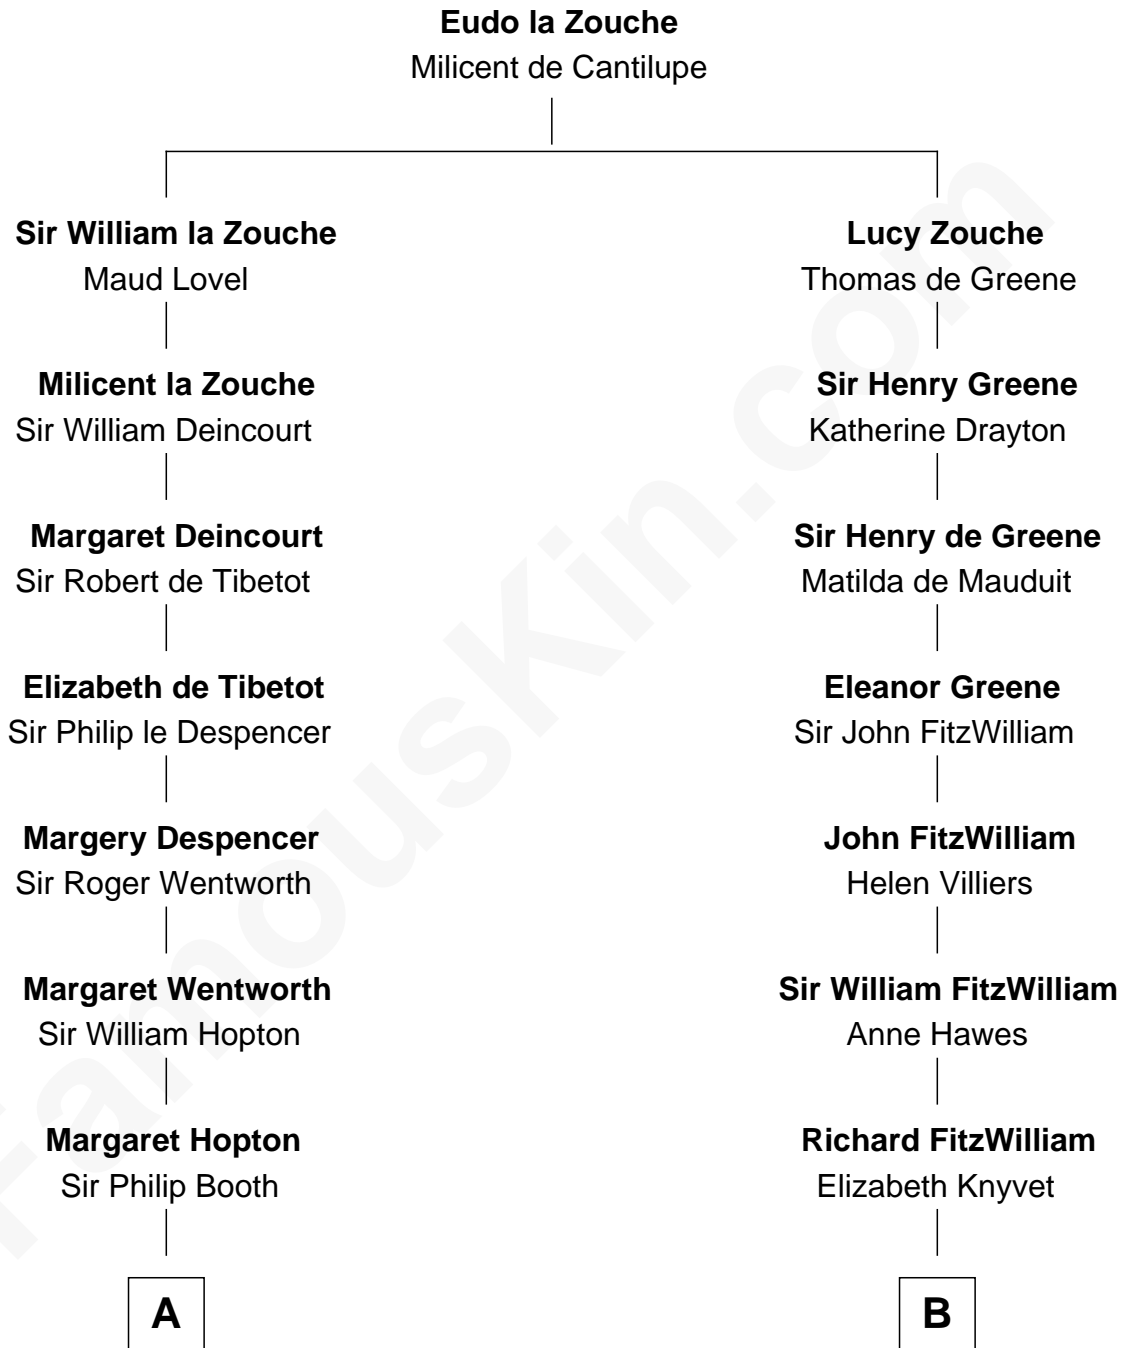

FamousKin.com

Relationship Chart of

Edith (Bolling) Wilson

First Lady of President Woodrow Wilson

18th cousin 2 times removed of

Franklin D. Roosevelt

32nd U.S. President

C

Archibald Bolling
Catherine Payne

Archibald Bolling
Anne E. Wigginton

William Holcombe Bolling
Sarah Spiers White

Edith (Bolling) Wilson
First Lady of Woodrow Wilson

D

James Roosevelt
Sara Delano

Franklin D. Roosevelt
32nd U.S. President