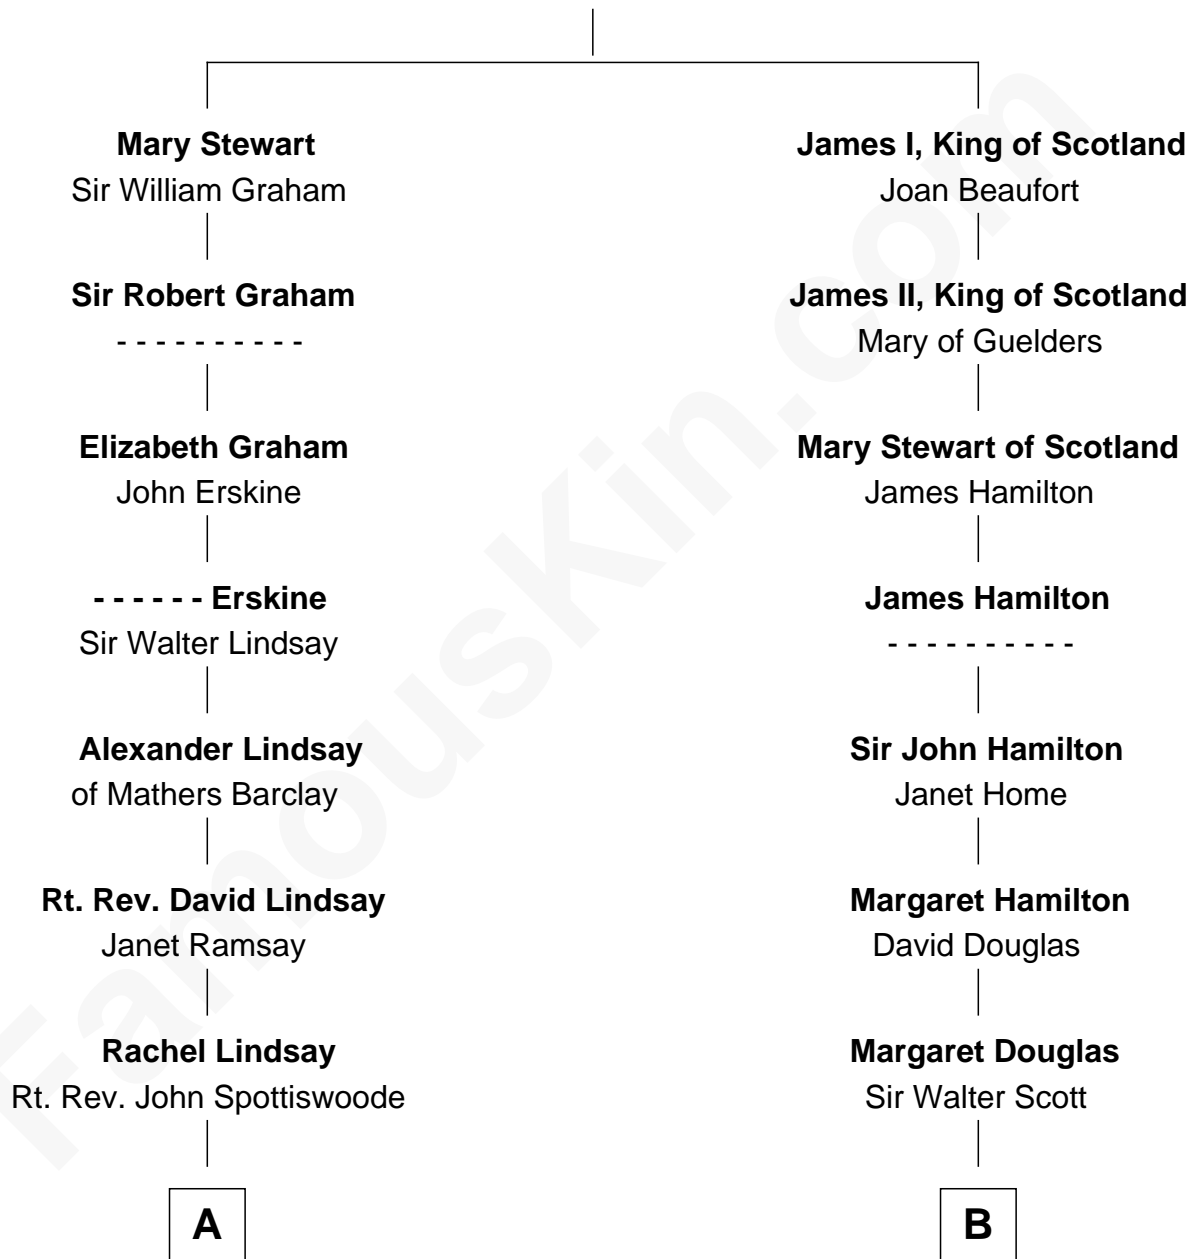

FamousKin.com

Relationship Chart of

Edith (Bolling) Wilson

First Lady of President Woodrow Wilson

15th cousin 3 times removed of

Franklin D. Roosevelt

32nd U.S. President

Robert III, King of Scotland

Anabella Drummond

C

—
Sara Delano

James Roosevelt

—
Franklin D. Roosevelt

32nd U.S. President

FamousKin.com