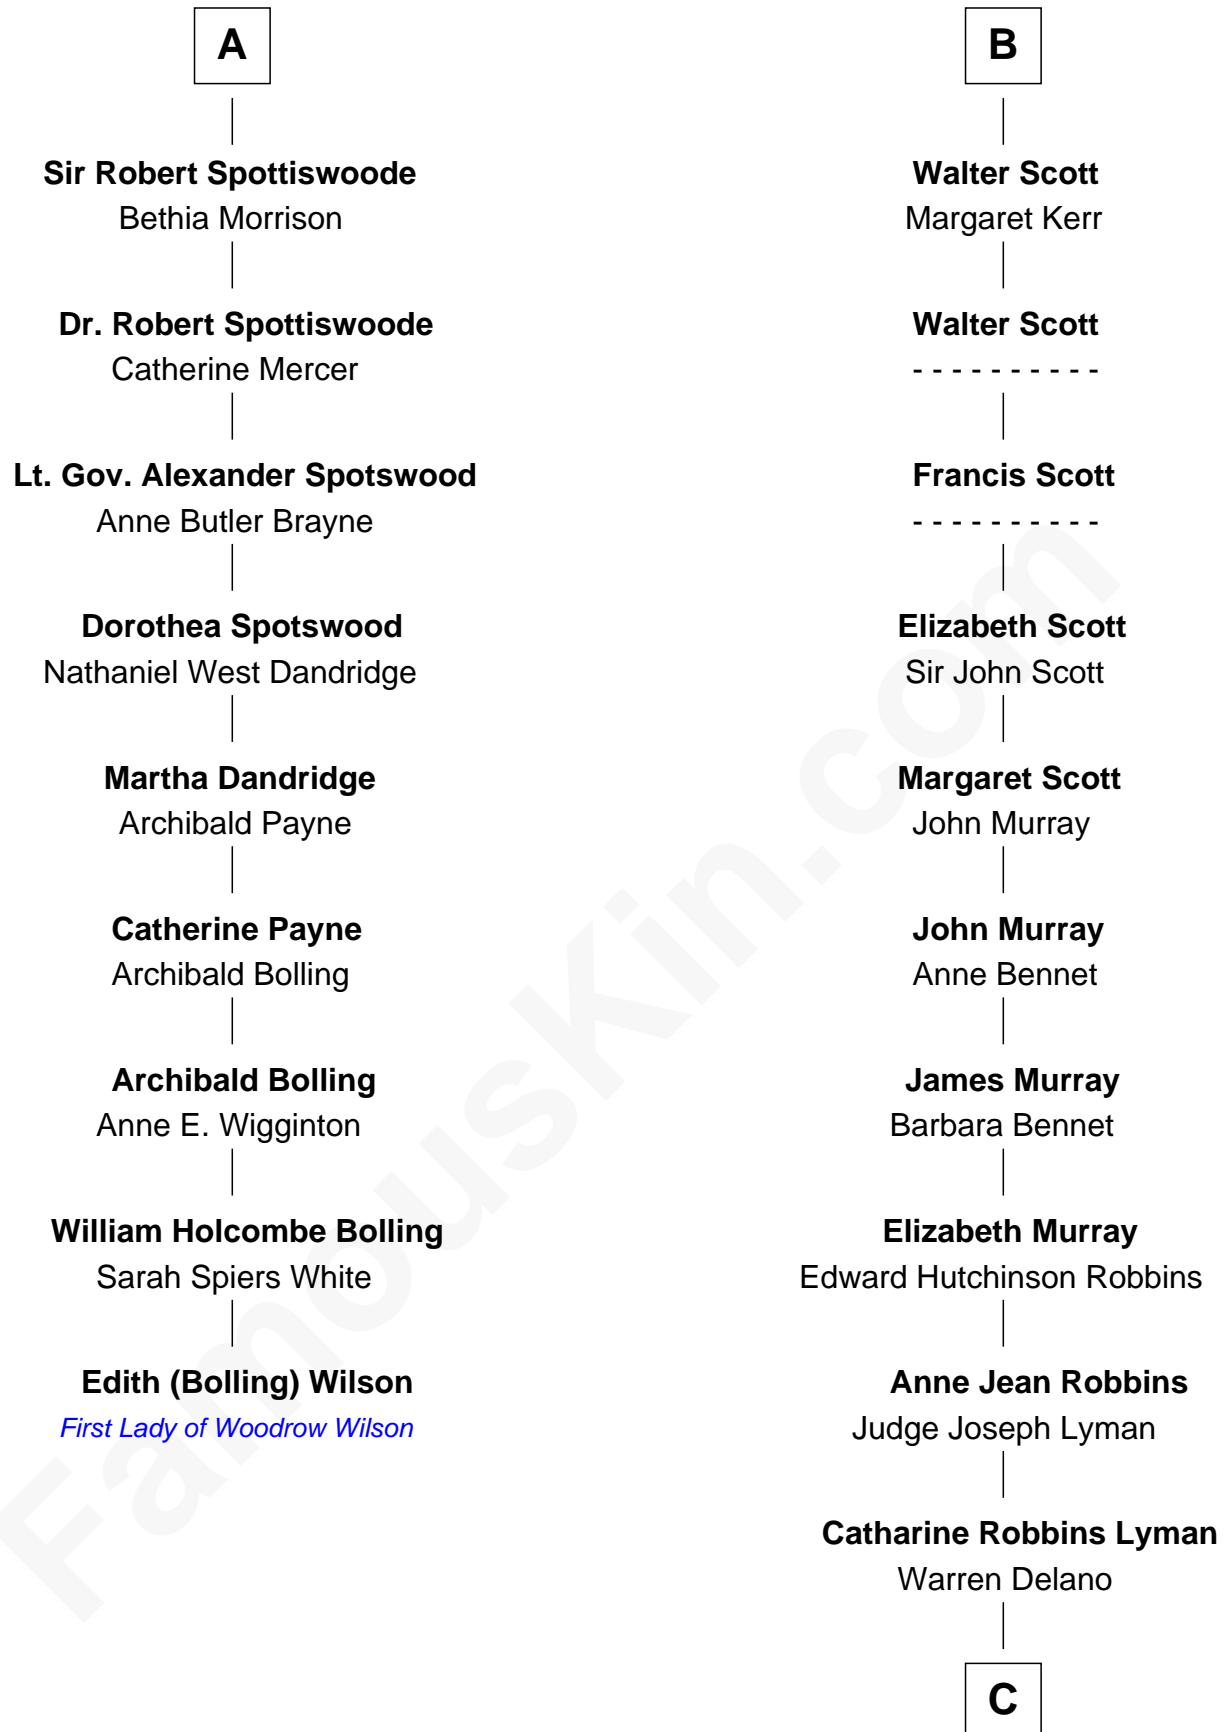

FamousKin.com

Relationship Chart of

Edith (Bolling) Wilson

First Lady of President Woodrow Wilson

15th cousin 3 times removed of

Franklin D. Roosevelt

32nd U.S. President

Robert III, King of Scotland

Anabella Drummond

C

—
Sara Delano

James Roosevelt

—
Franklin D. Roosevelt

32nd U.S. President

FamousKin.com