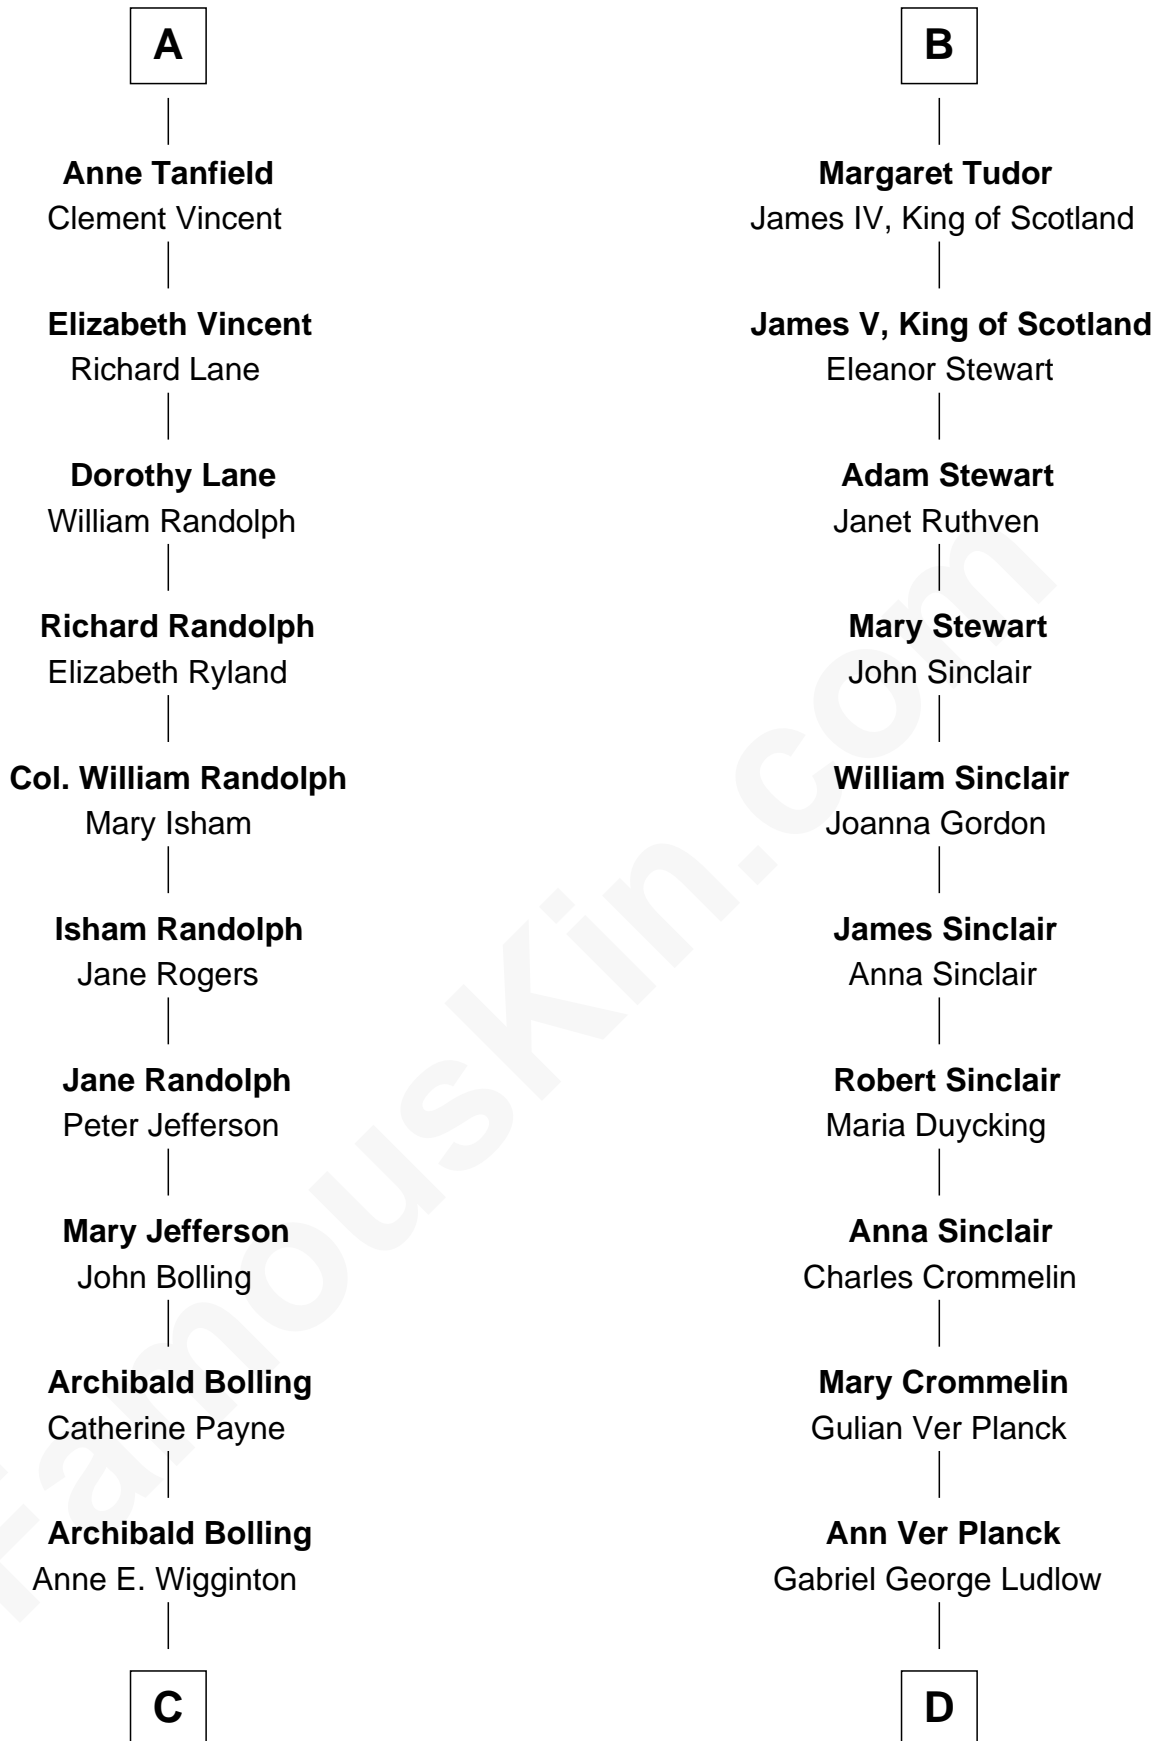

## Relationship Chart of

### Edith (Bolling) Wilson

*First Lady of President Woodrow Wilson*

18th cousin 3 times removed of

### Eleanor Roosevelt

*First Lady of President Franklin D. Roosevelt*

**C**

**William Holcombe Bolling**

Sarah Spiers White

**Edith (Bolling) Wilson**

*First Lady of Woodrow Wilson*

**D**

**Gabriel Ver Planck Ludlow**

Elizabeth A. Hunter

**Dr. Edward Hunter Ludlow**

Elizabeth Livingston

**Mary Livingston Ludlow**

Valentine Gill Hall

**Anna Rebecca Hall**

Elliott Roosevelt