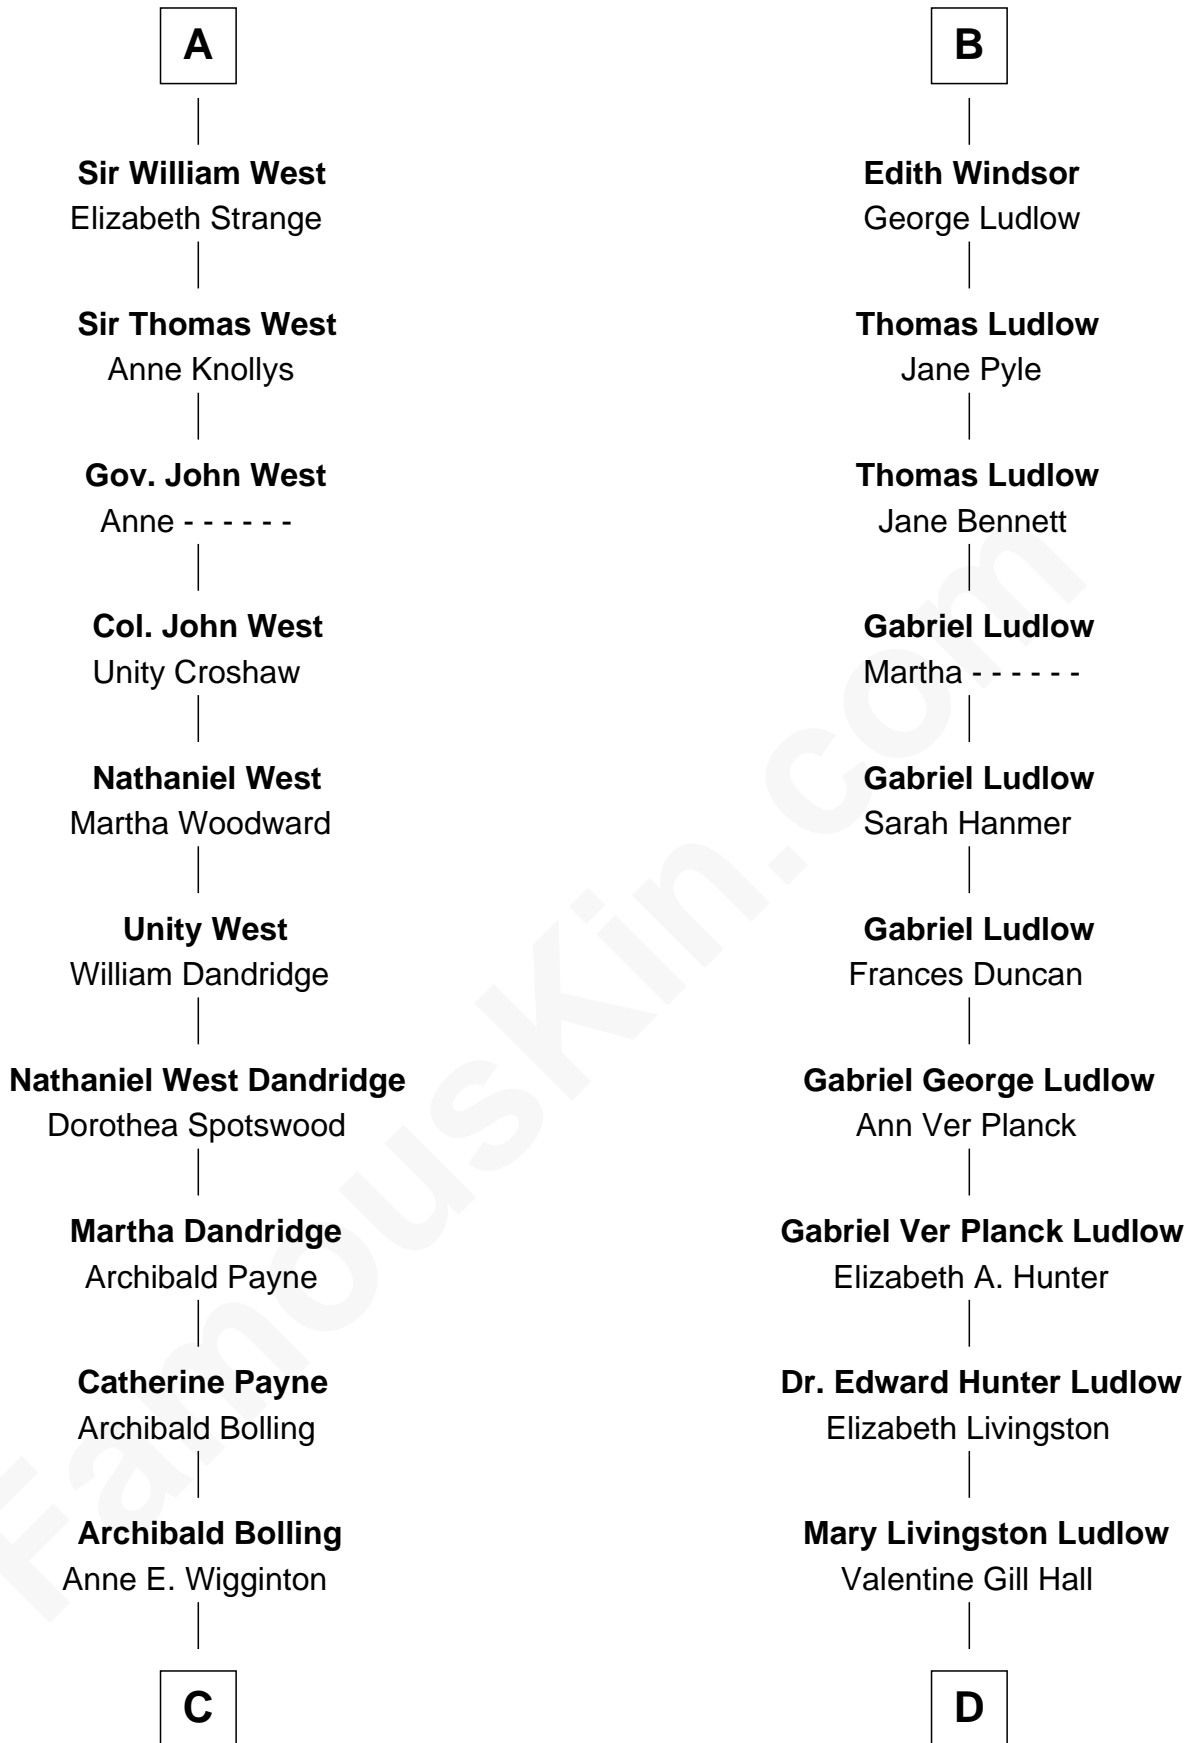

FamousKin.com

Relationship Chart of

Edith (Bolling) Wilson

First Lady of President Woodrow Wilson

18th cousin of

Eleanor Roosevelt

First Lady of President Franklin D. Roosevelt

Sir Hugh de Courtenay

Margaret Botreaux

Katherine Hungerford

Sir Richard West

Sir Thomas West

Eleanor Copley

Sir George West

Elizabeth Morton

A

Elizabeth Stratton

John Andrews

Elizabeth Andrews

Sir Thomas de Windsor

Sir Andrews de Windsor

Elizabeth Blount

B

C

William Holcombe Bolling

Sarah Spiers White

Edith (Bolling) Wilson

First Lady of Woodrow Wilson

D

Anna Rebecca Hall

Elliott Roosevelt

Eleanor Roosevelt