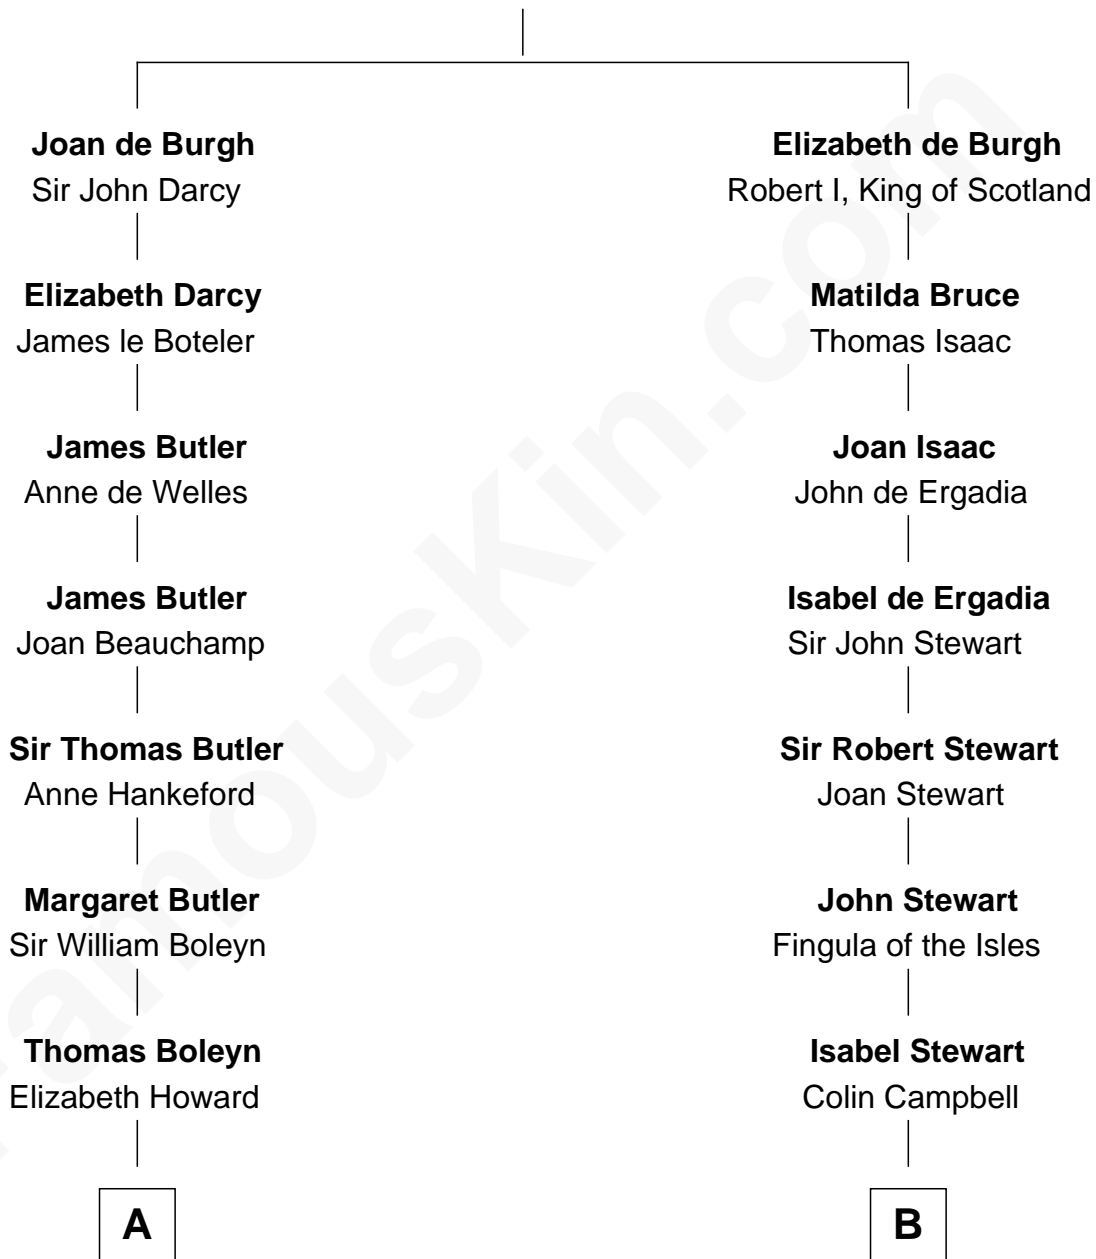

## Relationship Chart of

### Edith (Bolling) Wilson

*First Lady of President Woodrow Wilson*

19th cousin 2 times removed of

### Eleanor Roosevelt

*First Lady of President Franklin D. Roosevelt*

**Sir Richard de Burgh**

Margaret - - - - -

**C**

**Archibald Bolling**

Anne E. Wigginton

**William Holcombe Bolling**

Sarah Spiers White

**Edith (Bolling) Wilson**

*First Lady of Woodrow Wilson*

**D**

**Anne Irvine**

James Bulloch

**James Stephens Bulloch**

Martha Stewart