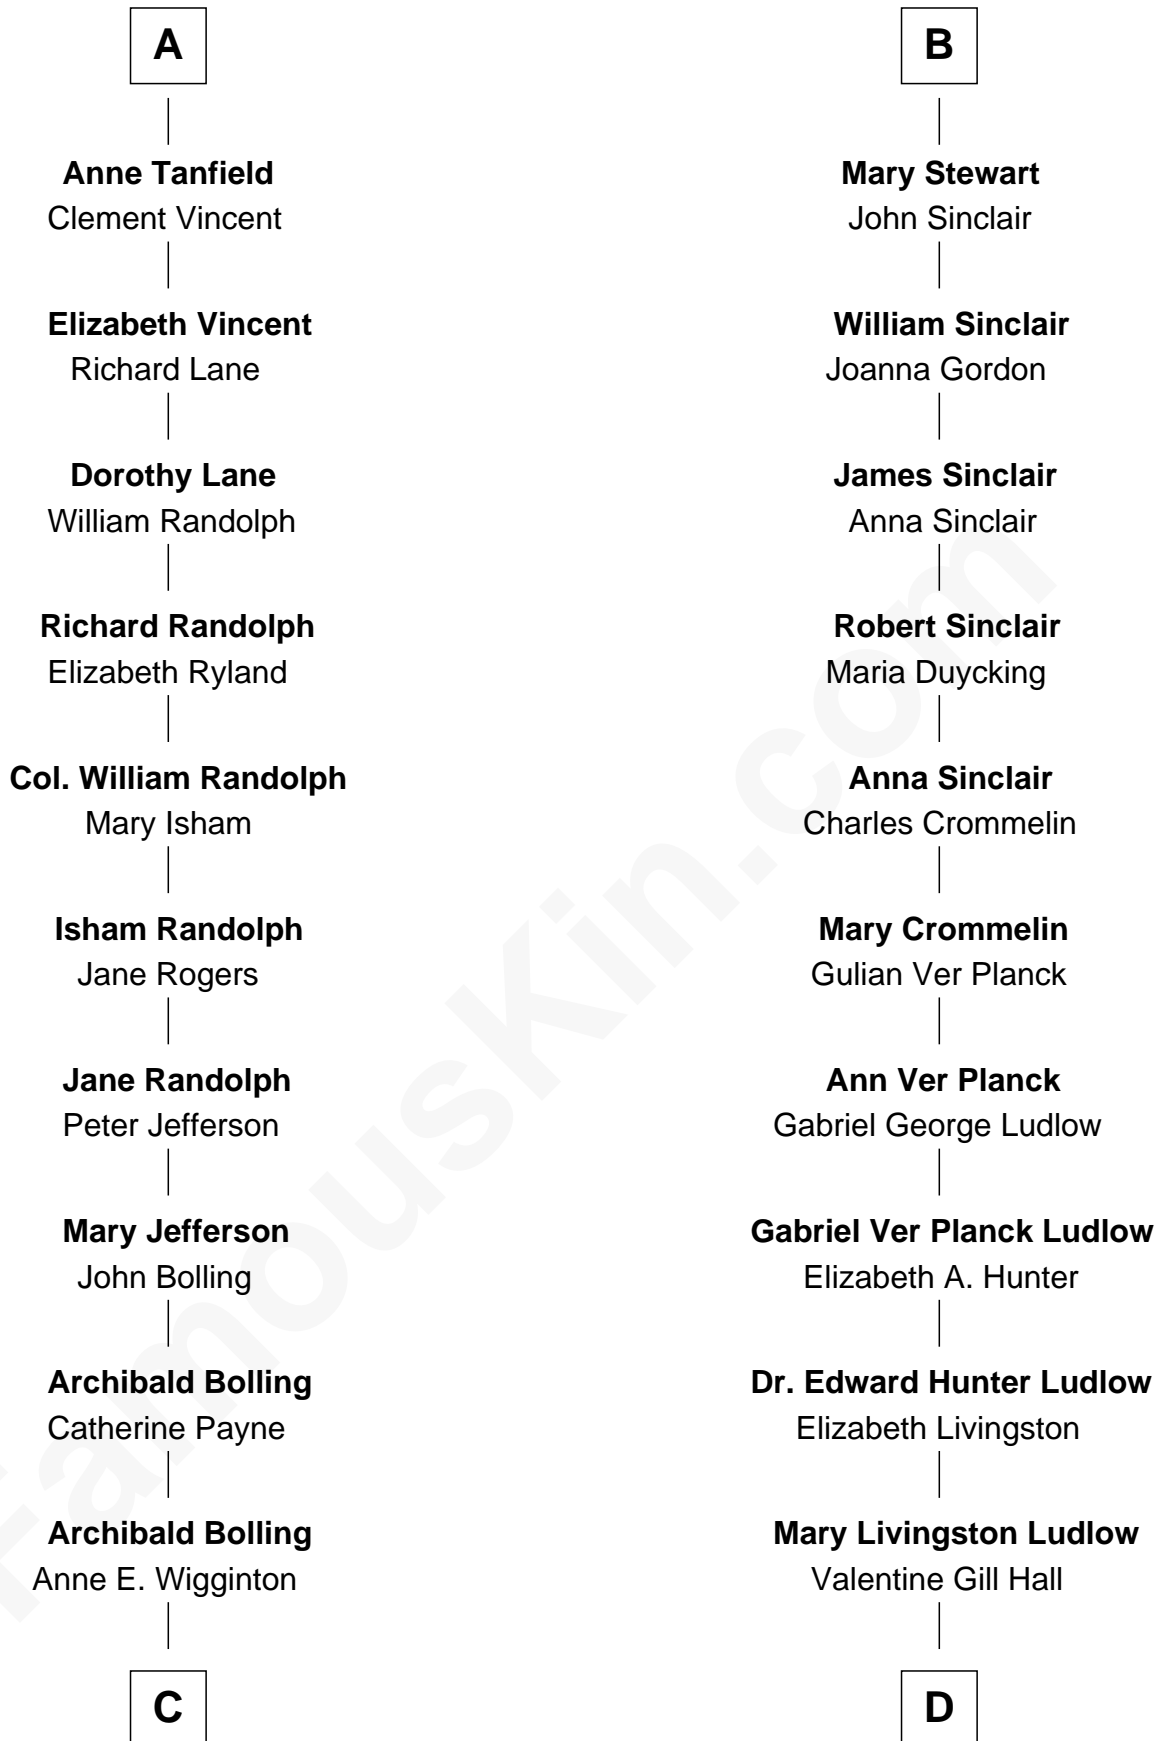

FamousKin.com

Relationship Chart of

Edith (Bolling) Wilson

First Lady of President Woodrow Wilson

18th cousin of

Eleanor Roosevelt

First Lady of President Franklin D. Roosevelt

C

William Holcombe Bolling

Sarah Spiers White

Edith (Bolling) Wilson

First Lady of Woodrow Wilson

D

Anna Rebecca Hall

Elliott Roosevelt

Eleanor Roosevelt

First Lady of Franklin Roosevelt

FamousKin.com