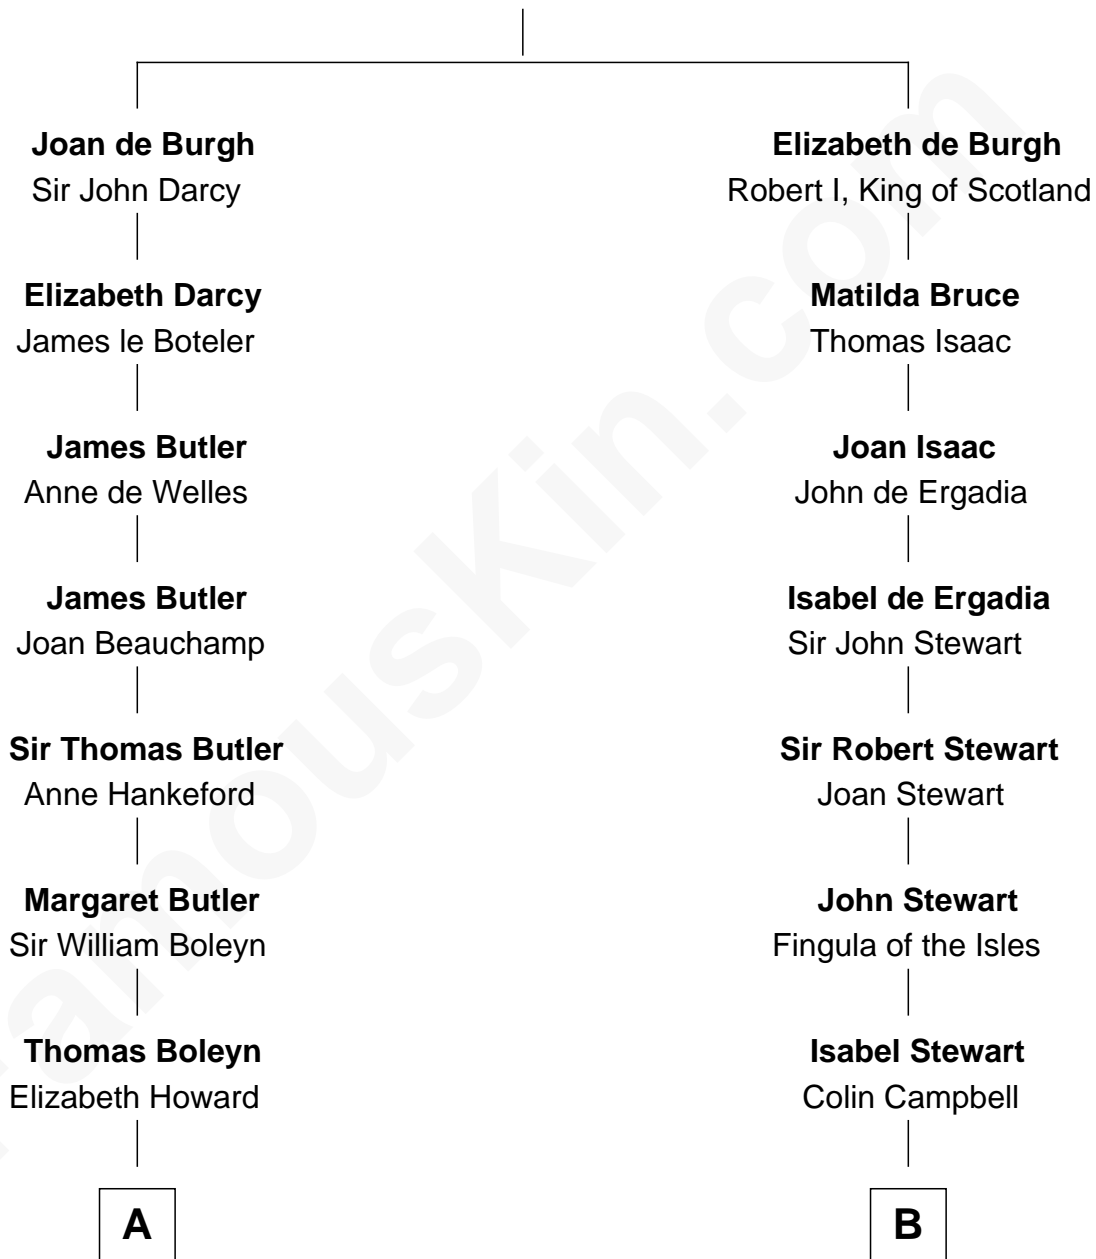

## Relationship Chart of

### Edith (Bolling) Wilson

*First Lady of President Woodrow Wilson*

19th cousin 1 time removed of

### Theodore Roosevelt

*26th U.S. President*

**Sir Richard de Burgh**

Margaret - - - - -

**C**

**Archibald Bolling**

Anne E. Wigginton

**William Holcombe Bolling**

**Martha Bulloch**

Theodore Roosevelt

**Theodore Roosevelt**

*26th U.S. President*