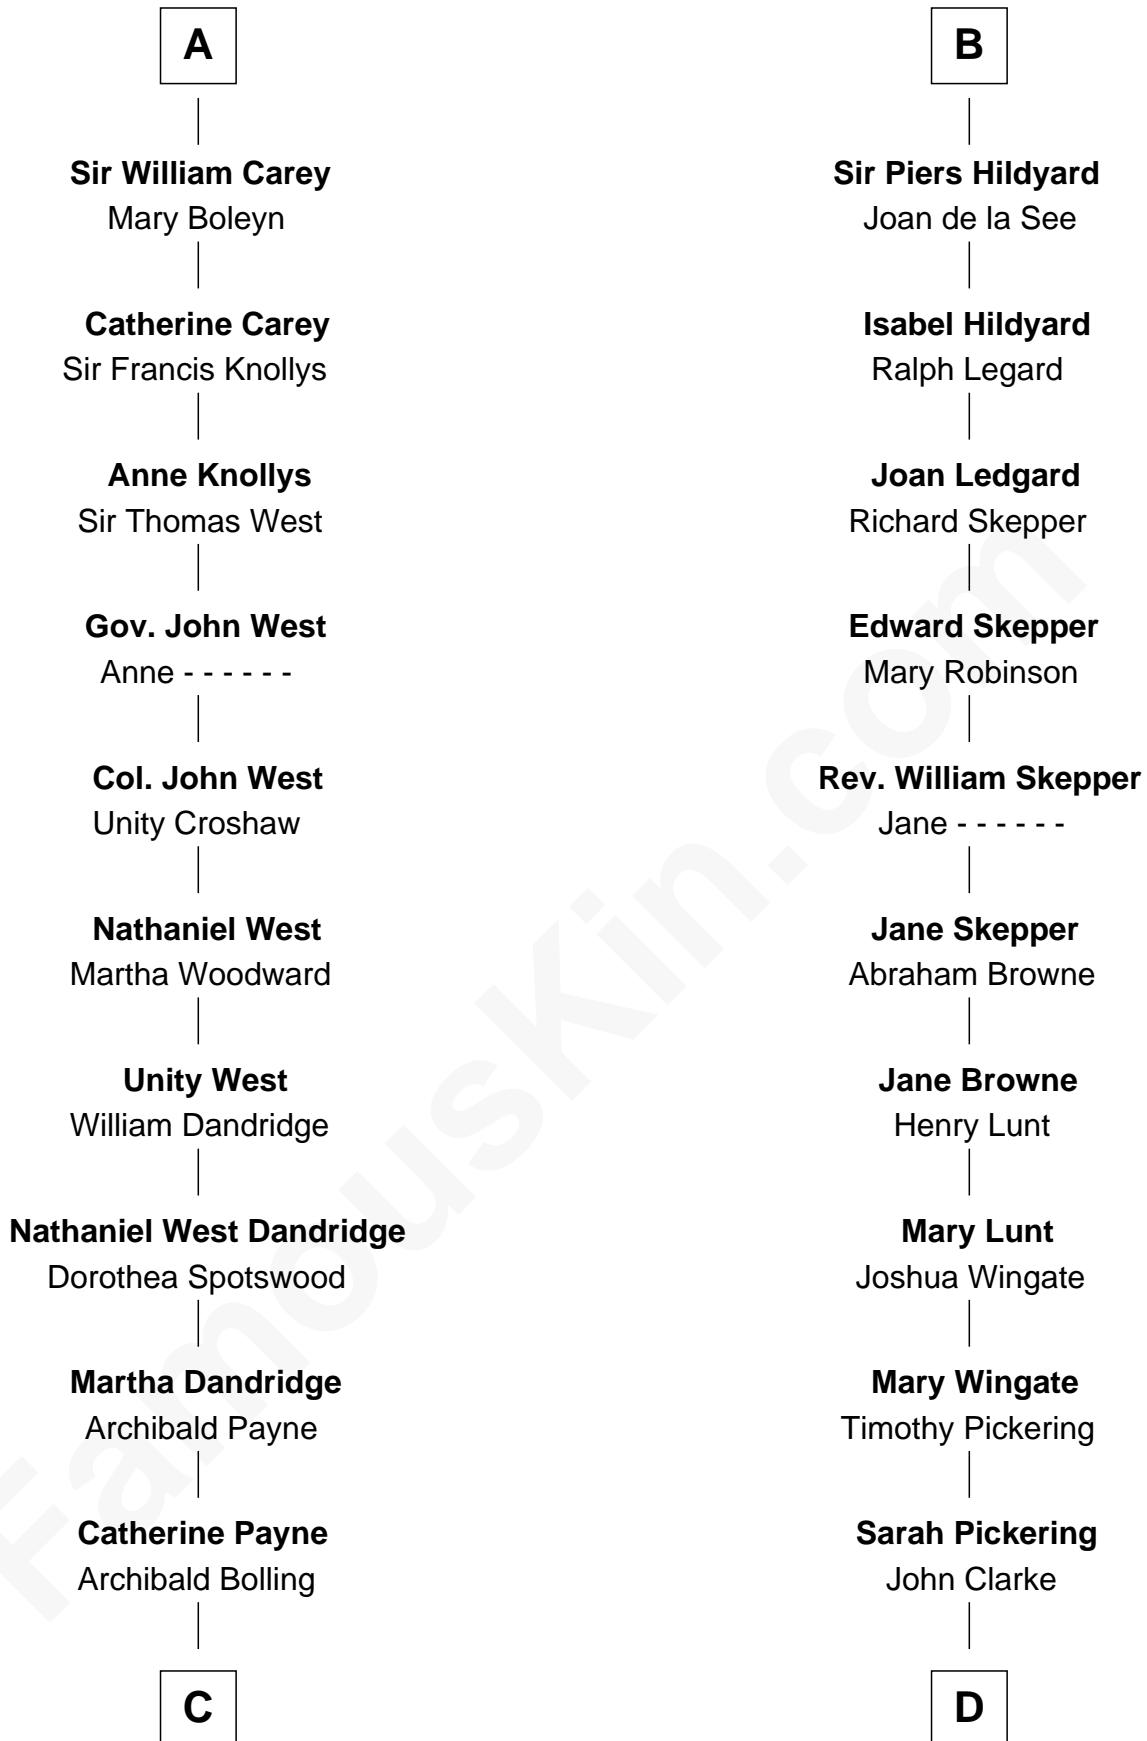

**FamousKin.com**  
**Relationship Chart of**  
**Edith (Bolling) Wilson**

*First Lady of President Woodrow Wilson*

**19th cousin 2 times removed of**

**Alice (Lee) Roosevelt**

*First Wife of President Theodore Roosevelt*

**Sir Gilbert de Clare**

Joan of Acre

**C**

**Archibald Bolling**  
Anne E. Wigginton

**William Holcombe Bolling**  
Sarah Spiers White

**Edith (Bolling) Wilson**  
*First Lady of Woodrow Wilson*

**D**

**Nancy Clarke**  
Francis Cabot

**Mary Ann Cabot**  
Nathaniel Cabot Lee

**John Clarke Lee**  
Harriet Paine Rose

**George Cabot Lee**  
Caroline Watts Haskell

**Alice (Lee) Roosevelt**  
*Wife of President Theodore Roosevelt*