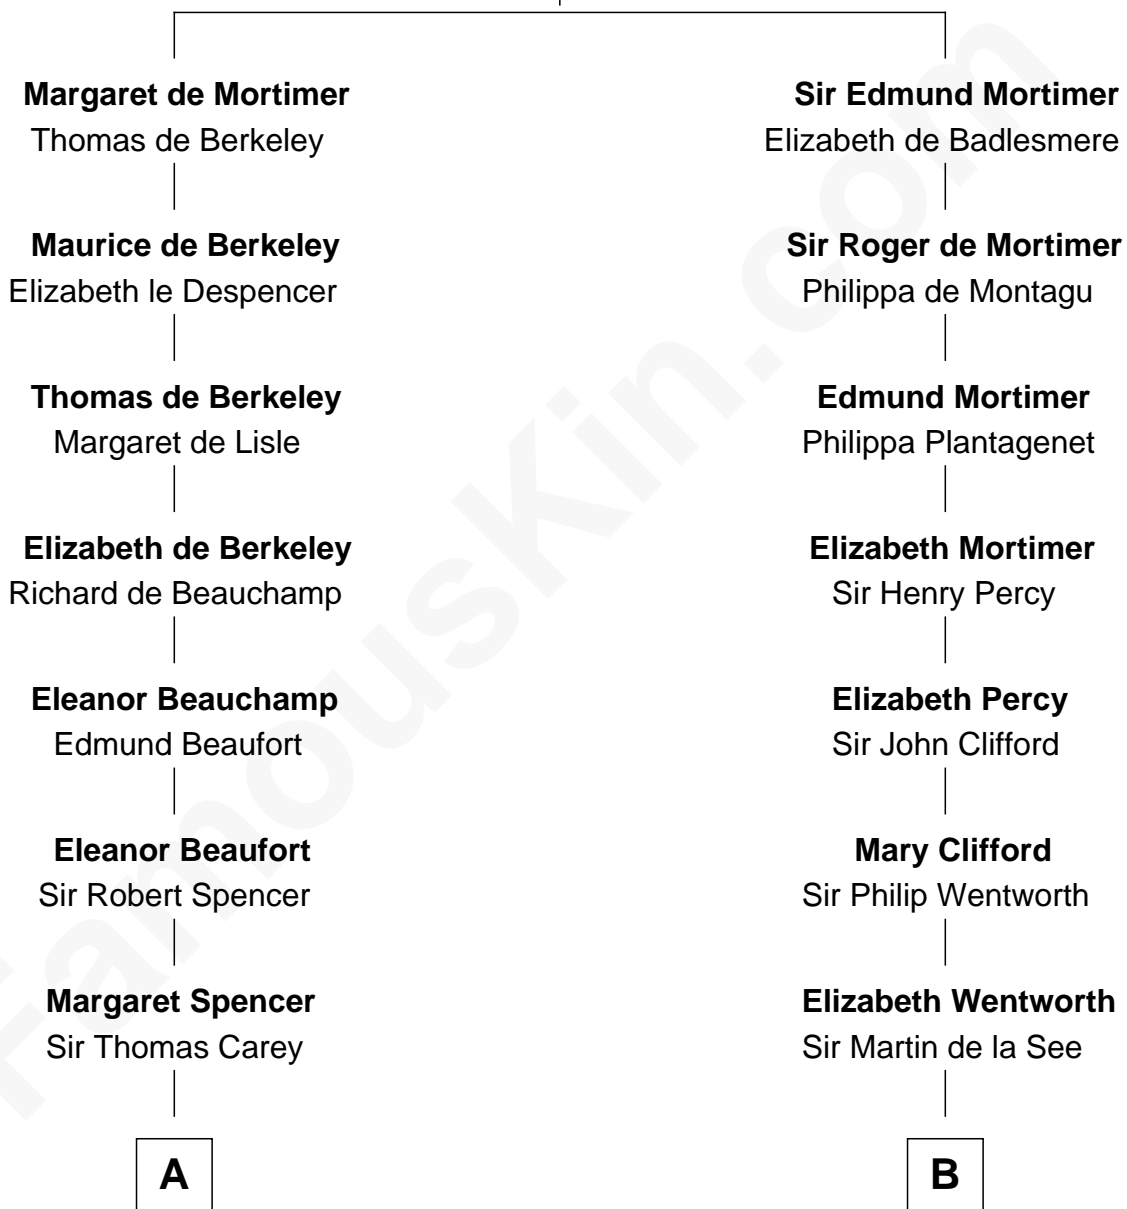

## Relationship Chart of

### Edith (Bolling) Wilson

*First Lady of President Woodrow Wilson*

19th cousin 2 times removed of

### Alice (Lee) Roosevelt

*First Wife of President Theodore Roosevelt*

**Roger de Mortimer**

Joan de Geneville

**C**

**Archibald Bolling**  
Anne E. Wigginton

**William Holcombe Bolling**  
Sarah Spiers White