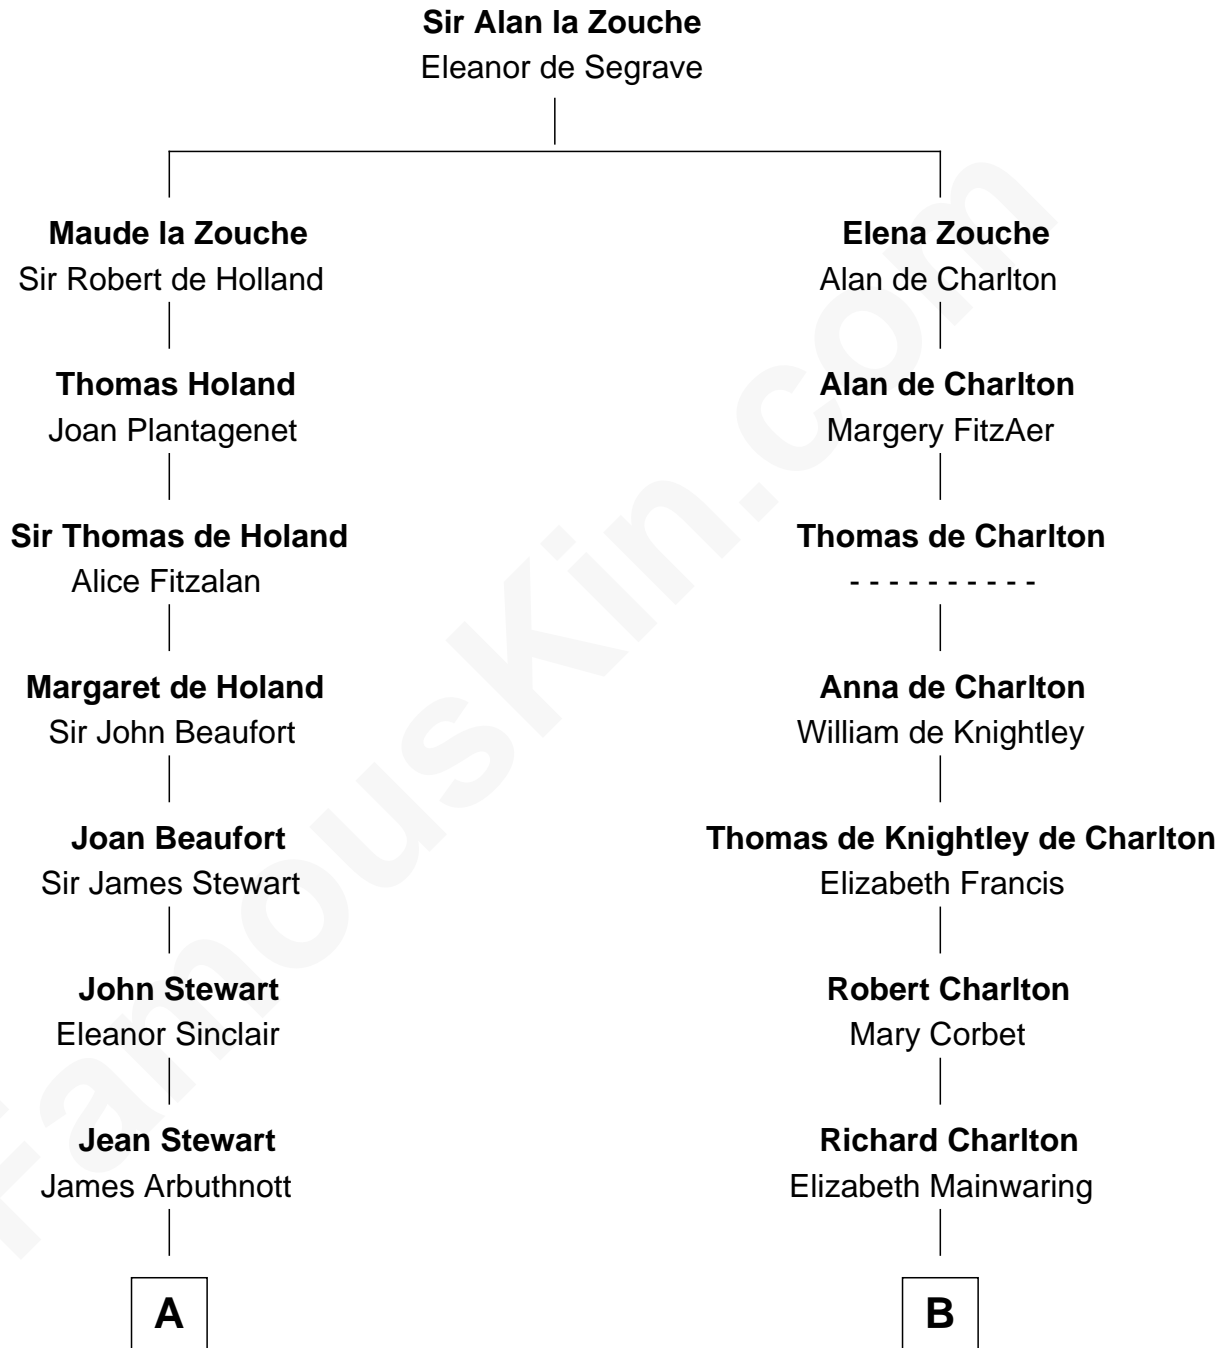

FamousKin.com

Relationship Chart of

Edith (Bolling) Wilson

First Lady of President Woodrow Wilson

18th cousin 2 times removed of

Alice (Lee) Roosevelt

First Wife of President Theodore Roosevelt

C

William Holcombe Bolling

Sarah Spiers White

Edith (Bolling) Wilson

First Lady of Woodrow Wilson

D

Nathaniel Cabot Lee

Mary Ann Cabot

John Clarke Lee