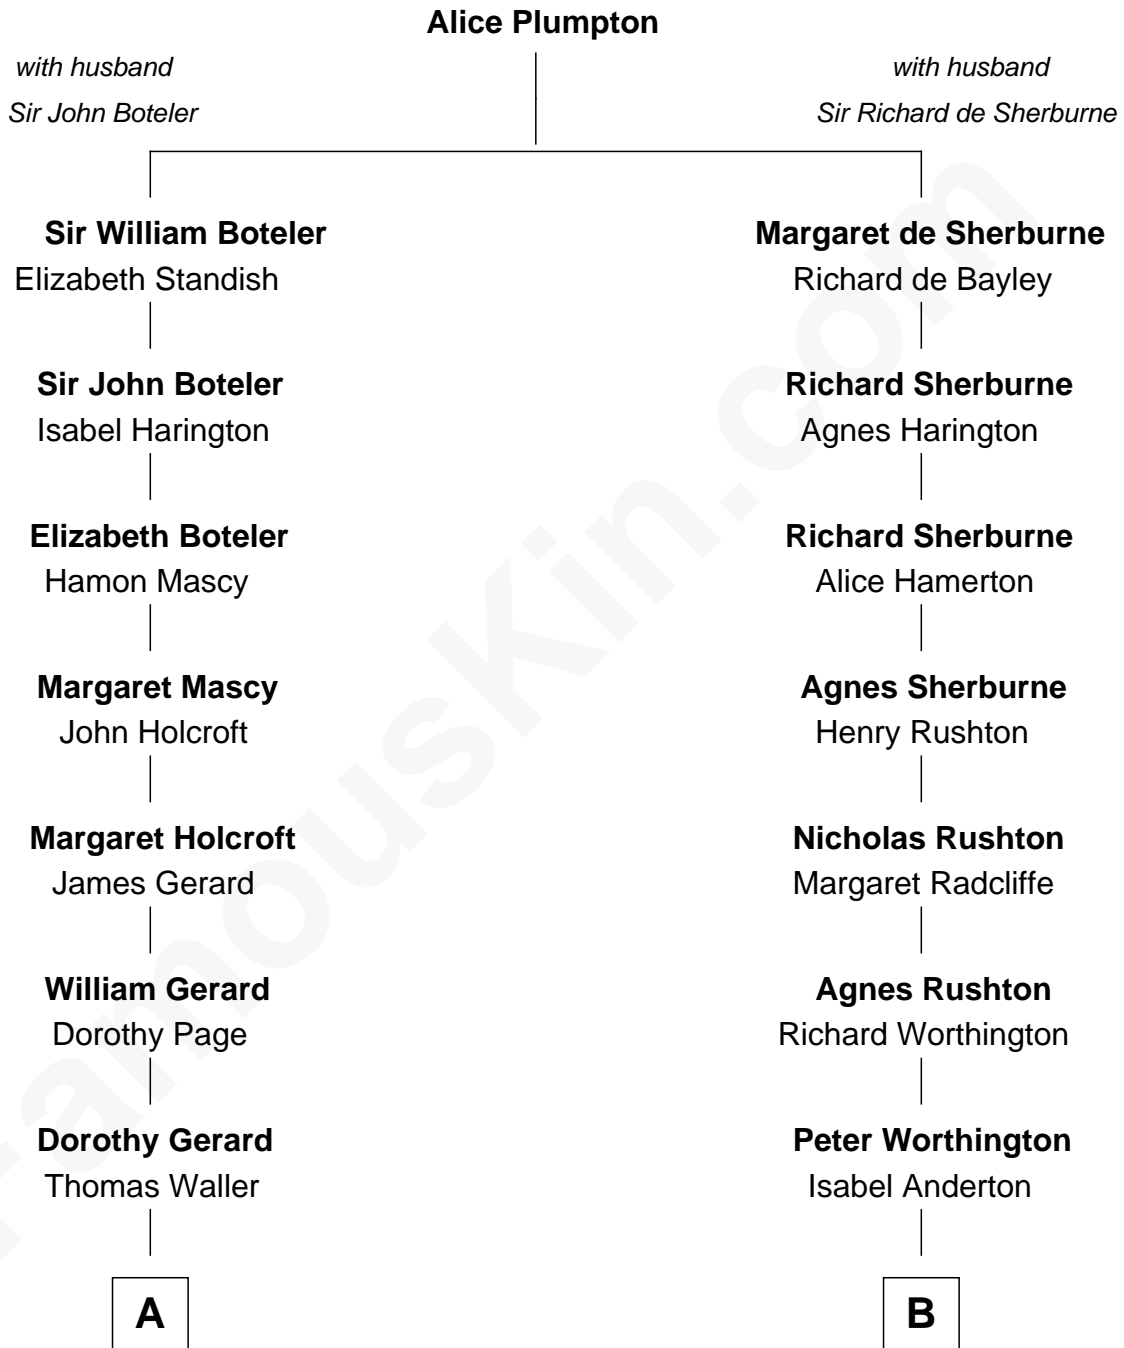

FamousKin.com

Relationship Chart of

Edith (Bolling) Wilson

First Lady of President Woodrow Wilson

17th cousin 4 times removed of

James Taylor
Singer-Songwriter

C

Granville Hall Leonard

Eliza Ann Buffum

Emily Roxanna Leonard

Stanford Lyman Haynes

Theodosia Haynes

Alexander Taylor

Dr. Isaac Montrose Taylor

Gertrude Arline Woodard

James Taylor