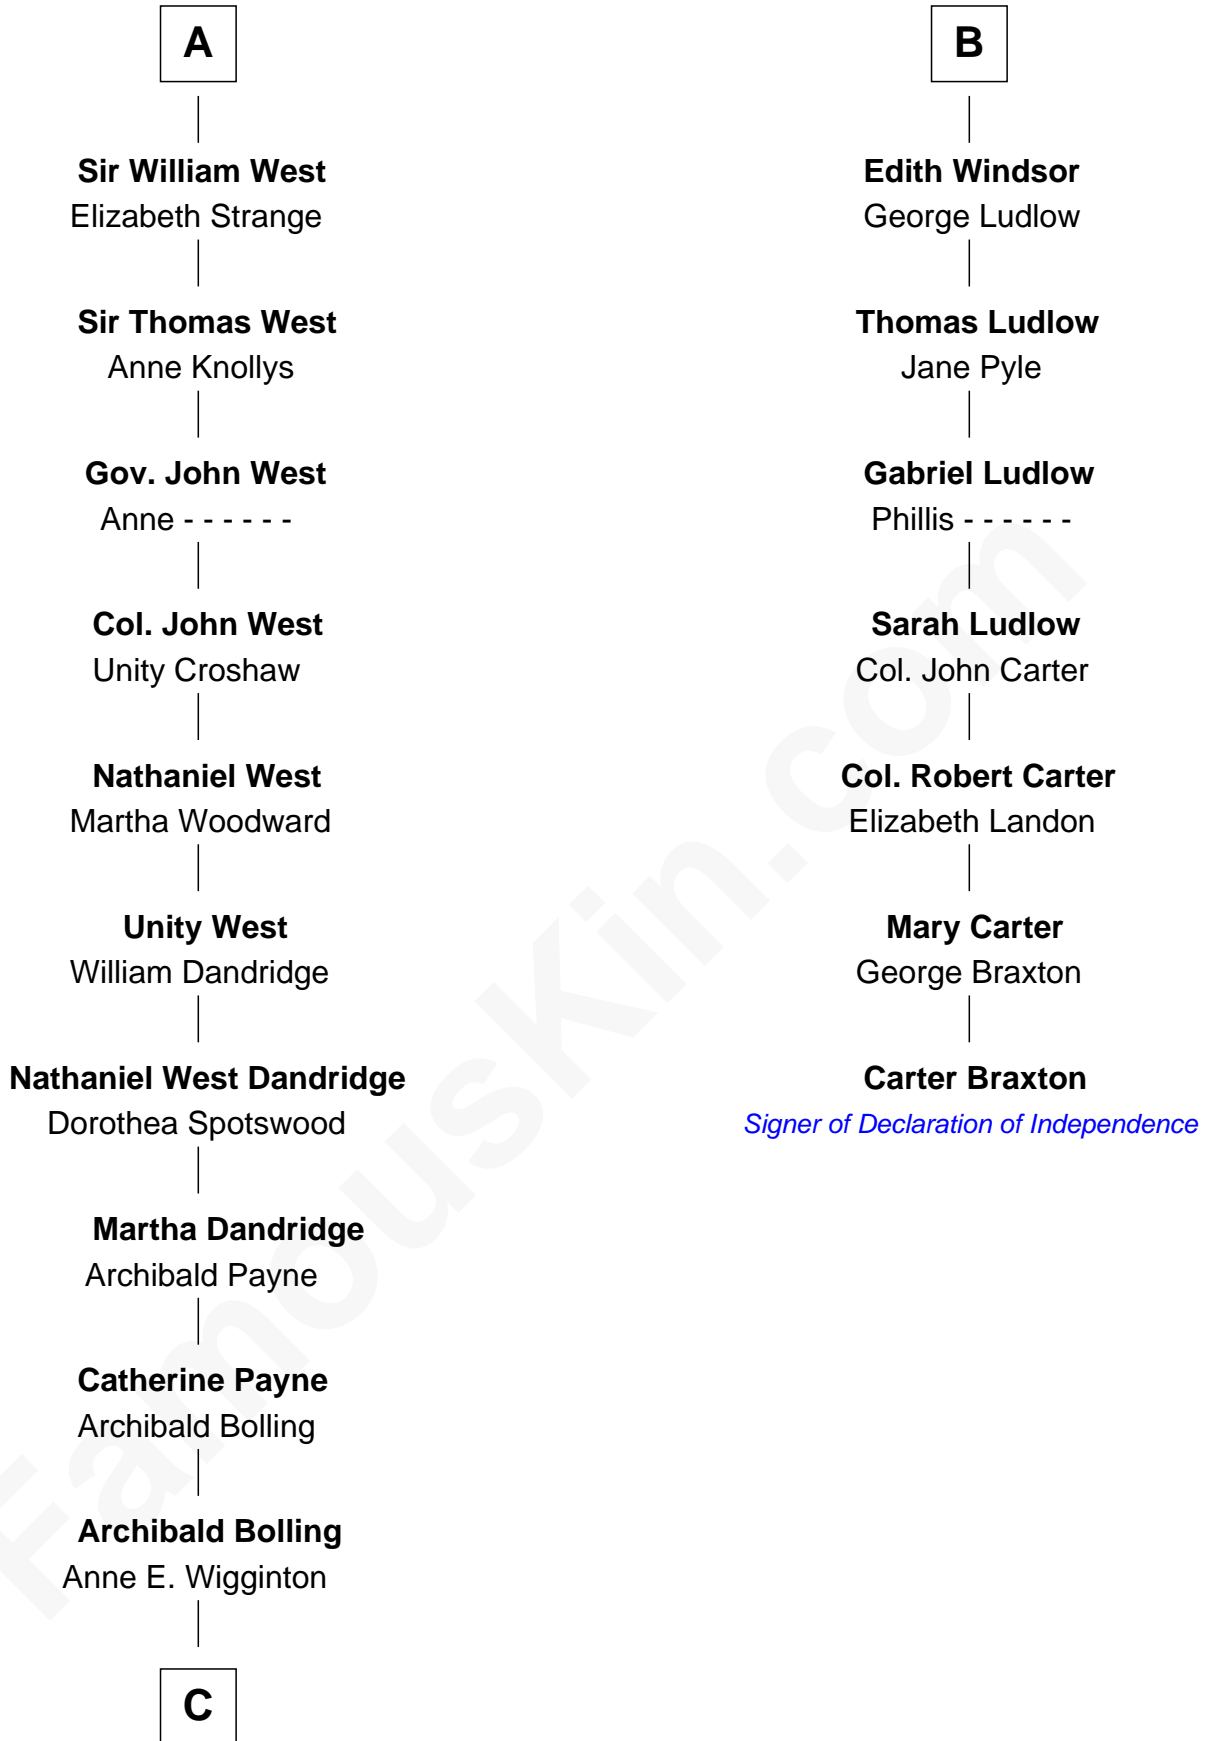

FamousKin.com

Relationship Chart of

Edith (Bolling) Wilson

First Lady of President Woodrow Wilson

13th cousin 5 times removed of

Carter Braxton

Signer of the Declaration of Independence

C

William Holcombe Bolling

Sarah Spiers White

Edith (Bolling) Wilson

First Lady of Woodrow Wilson

FamousKin.com