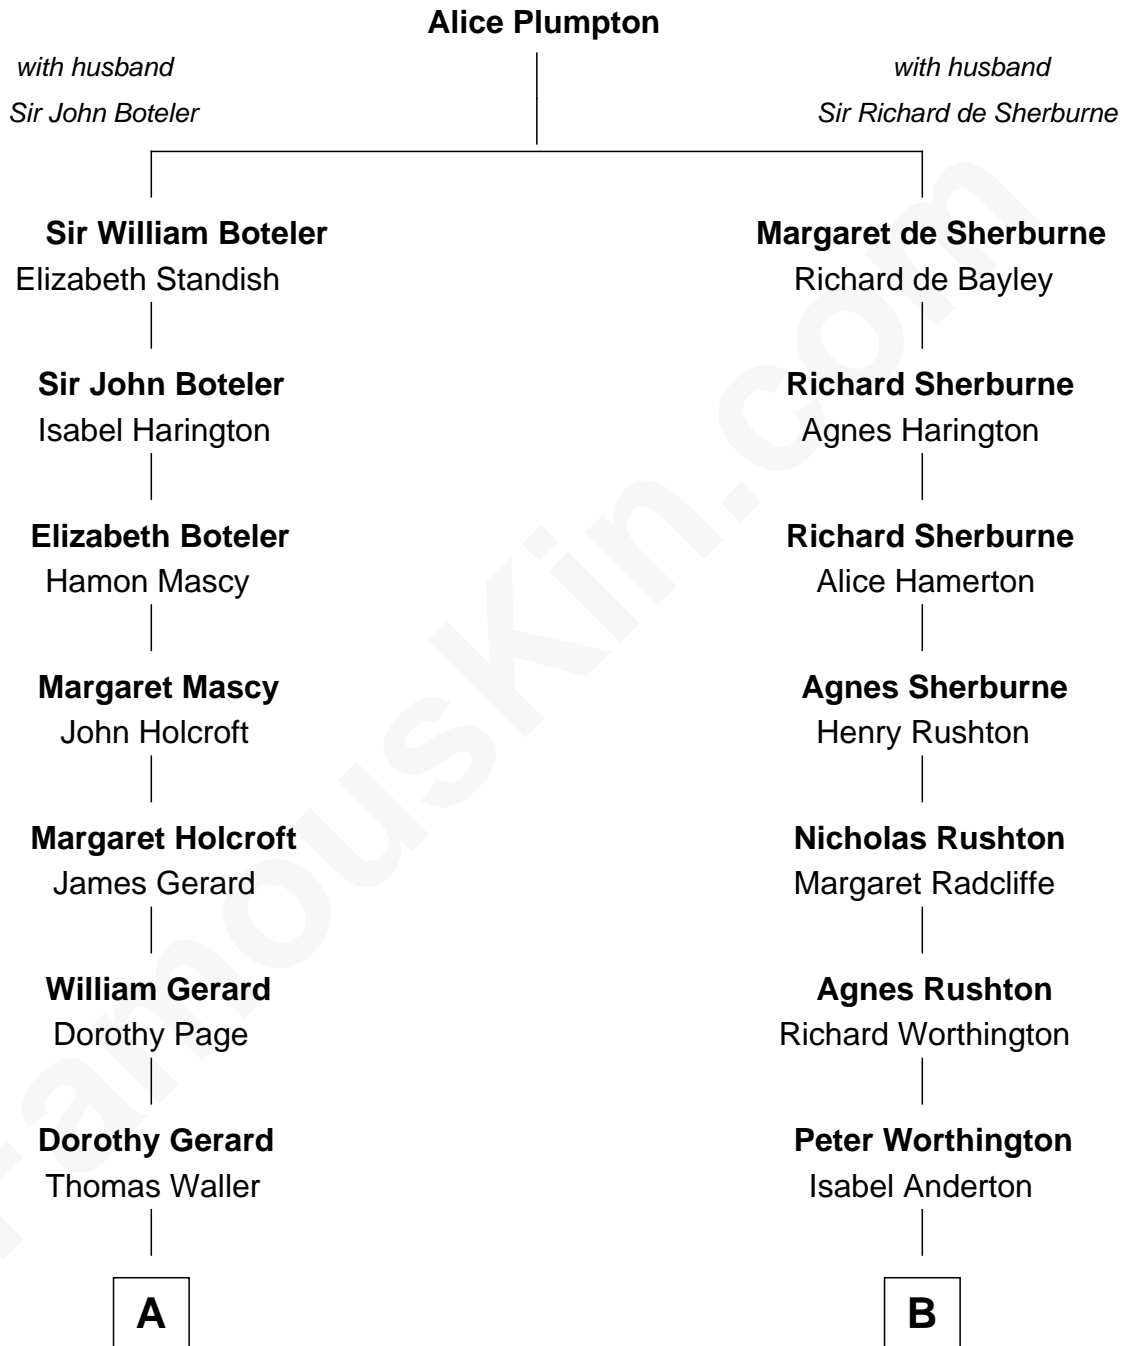

FamousKin.com

Relationship Chart of

Edith (Bolling) Wilson

First Lady of President Woodrow Wilson

17th cousin 2 times removed of

Samuel P. Goddard

12th Governor of Arizona

C

Matthew Thacher Denham

Clara E. Fisher

Florence Hilton Denham

Samuel Pearson Goddard

Samuel P. Goddard

12th Governor of Arizona

FamousKin.com