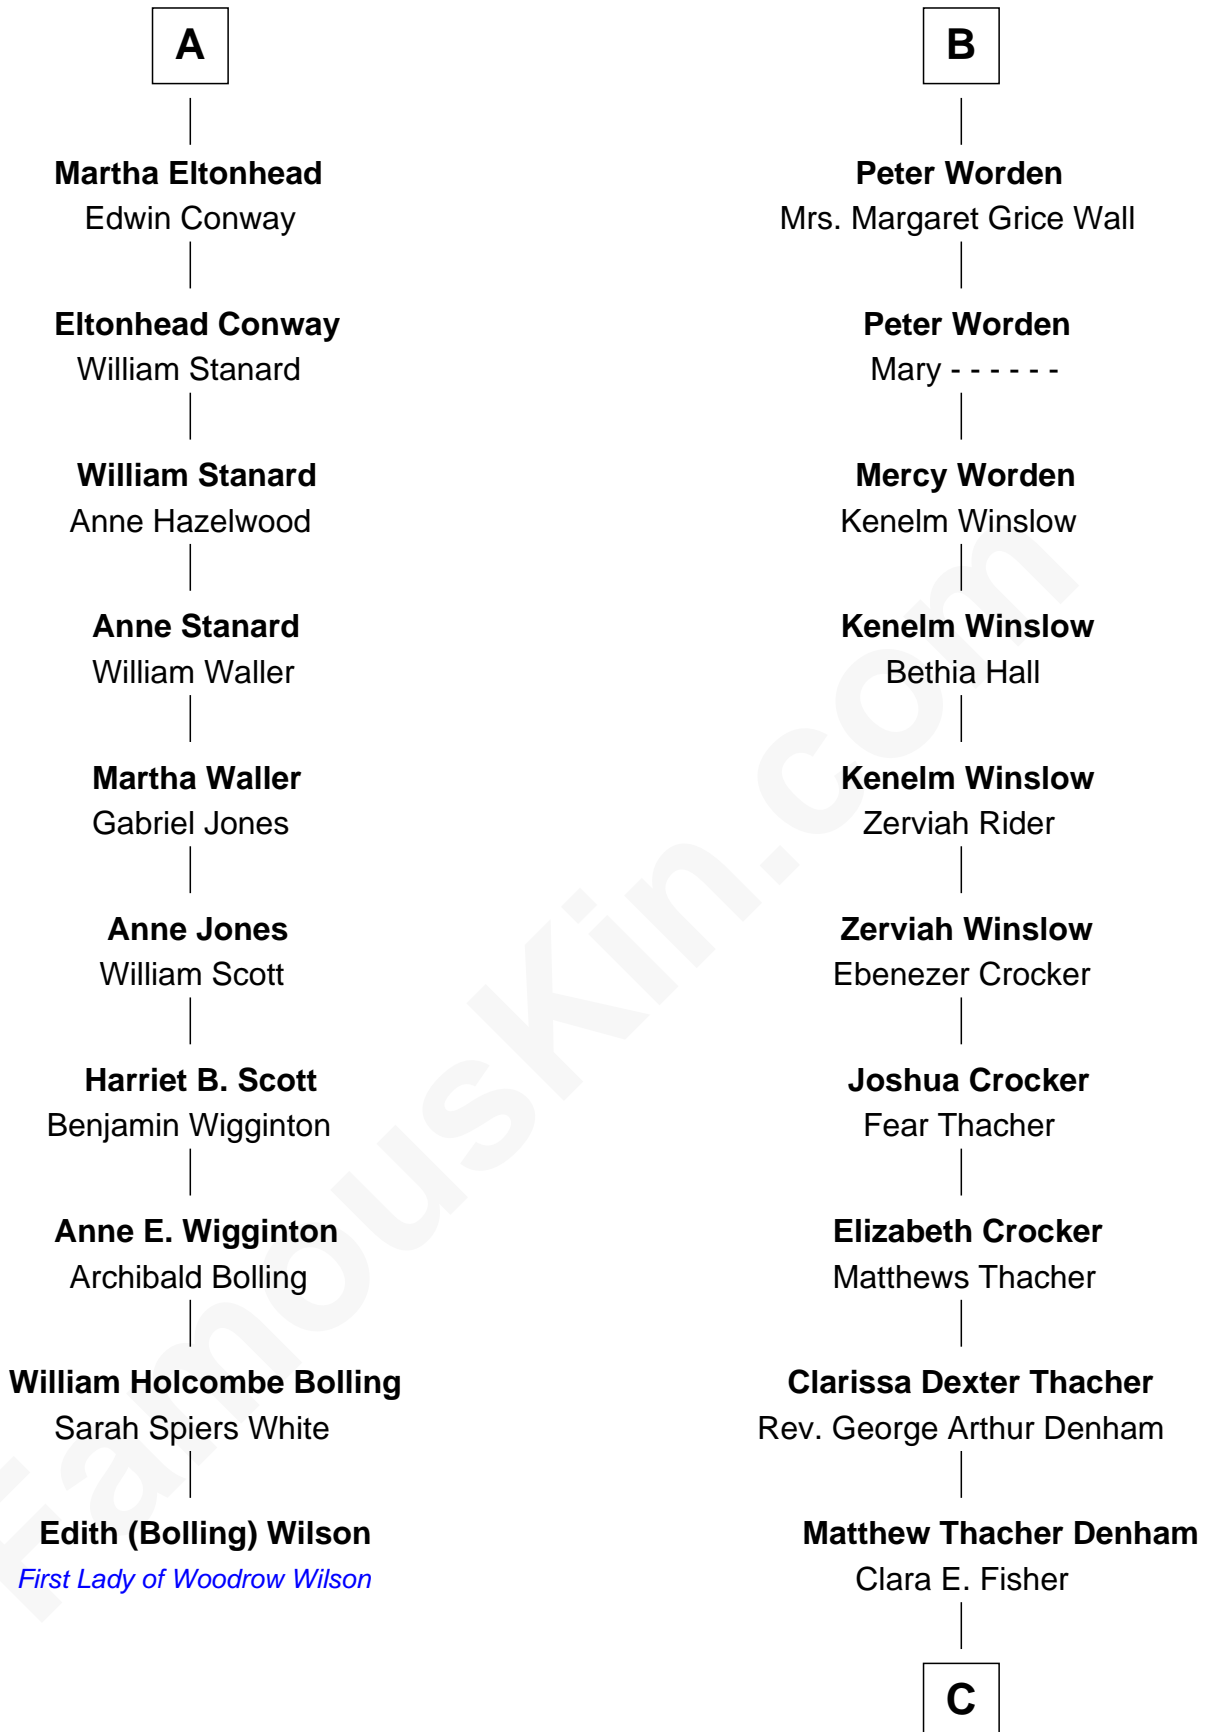

## Relationship Chart of

### Edith (Bolling) Wilson

*First Lady of President Woodrow Wilson*

16th cousin 2 times removed of

**Samuel P. Goddard**

*12th Governor of Arizona*

**Sir Nicholas Harington**

Isabel English

C

|

**Florence Hilton Denham**  
Samuel Pearson Goddard

|

**Samuel P. Goddard**  
*12th Governor of Arizona*

FamousKin.com