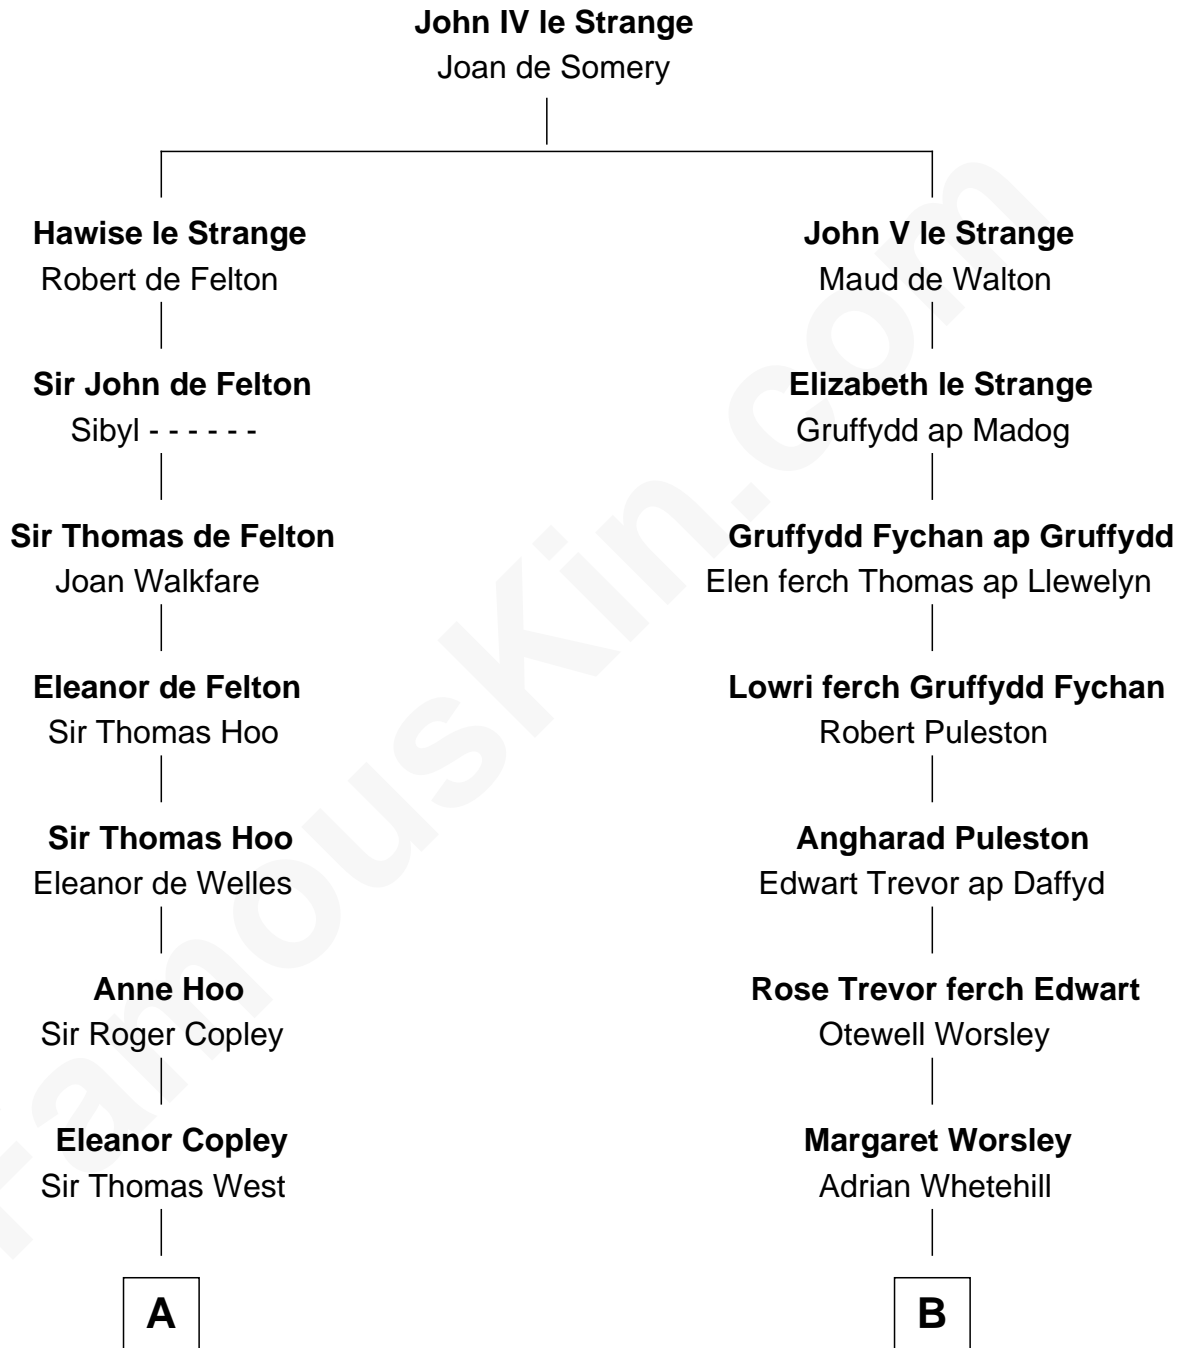

FamousKin.com

Relationship Chart of

Edith (Bolling) Wilson

First Lady of President Woodrow Wilson

19th cousin 2 times removed of

Marie-Chantal Miller
Crown Princess of Greece

C

Archibald Bolling
Anne E. Wigginton

William Holcombe Bolling
Sarah Spiers White

Edith (Bolling) Wilson
First Lady of Woodrow Wilson

D

George H. Appleton
Mary Helen Edson

Blanche Louise Appleton
Ellis John Springer Miller

Ellis Warren Appleton Miller
Sophia June Squarebriggs