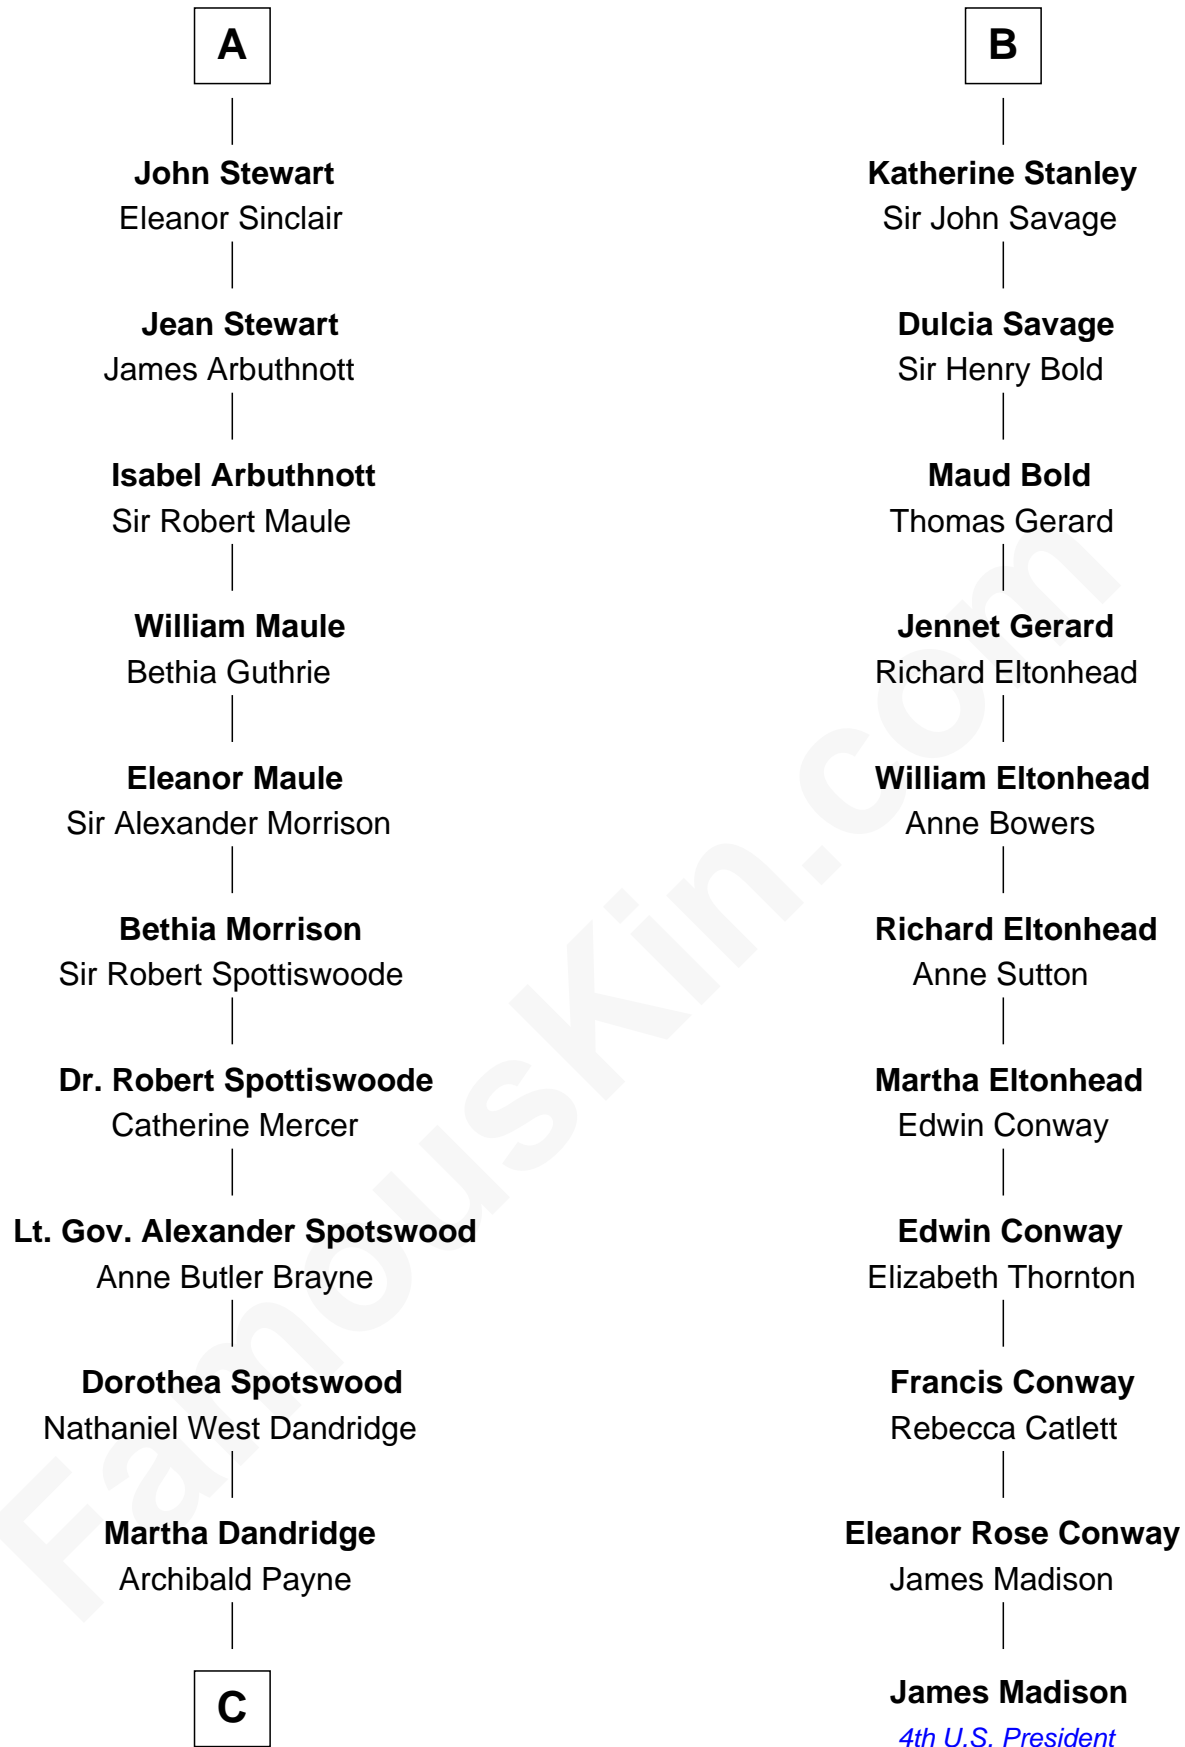

FamousKin.com

Relationship Chart of

Edith (Bolling) Wilson

First Lady of President Woodrow Wilson

17th cousin 3 times removed of

James Madison

4th U.S. President

John, King of England

Henry III, King of England

Eleanor of Provence

Edmund Plantagenet

Blanche of Artois

Henry Plantagenet

Maud de Chaworth

Eleanor Plantagenet

Richard Fitzalan

Sir Richard Fitzalan

Elizabeth de Bohun

Elizabeth Fitzalan

Sir Robert Goushill

Joan Goushill

Sir Thomas Stanley

B

C

—
Catherine Payne

Archibald Bolling

—
Archibald Bolling

Anne E. Wigginton

—
William Holcombe Bolling

Sarah Spiers White

—
Edith (Bolling) Wilson

First Lady of Woodrow Wilson